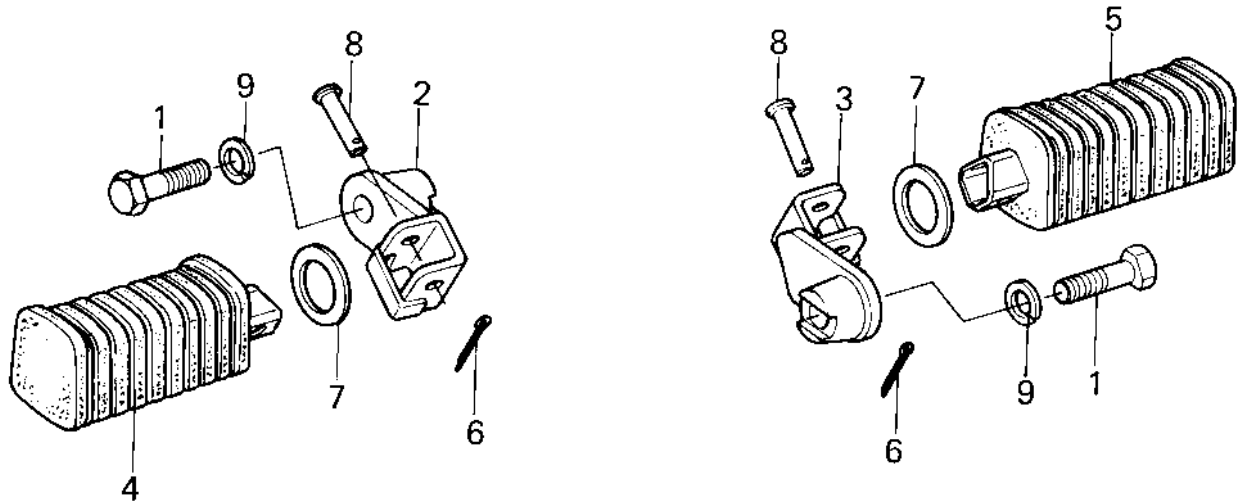

## 1979 400 LTD PARTS DIAGRAM

FOOTRESTS

### FOOTRESTS

ITEM NAME	PART NUMBER	QUANTITY
BOLT HEX HEAD 12X40 (Ref # 1)	113B1240	1
HOLDER,STEP,L.H. (Ref # 2)	34003-1041	1
HOLDER,STEP,R.H. (Ref # 3)	34003-1042	1
STEP-ASSY,FR,RH (Ref # 4)	34028-1018	2
PIN COTTER 2.5X16 (Ref # 6)	550D2516	1
WASHER,PLAIN (Ref # 7)	92022-250	1
PIN,FOOTREST BAR FIT (Ref # 8)	92043-115	1
WASHER SPRING 12MM (Ref # 9)	461F1200	1
BOLT-SMALL-FINE,10X45 (Ref # 10)	113G1045	1
NUT,10MM (Ref # 11)	314B1000	1
HOLDER,REAR FOOTREST (Ref # 12)	34003-1025	1
WASHER PLAIN 10MM (Ref # 13)	410B1000	1
WASHER SPRING 10MM (Ref # 14)	461F1000	1
PIN,COTTER,2.0X12 (Ref # 15)	550D2012	1
WASHER-PLAIN (OPT) (Ref # 16)	92022-199	1
PIN (Ref # 17)	92043-1464	1
RUBBER,FOOTREST (Ref # 18)	92076-027	1