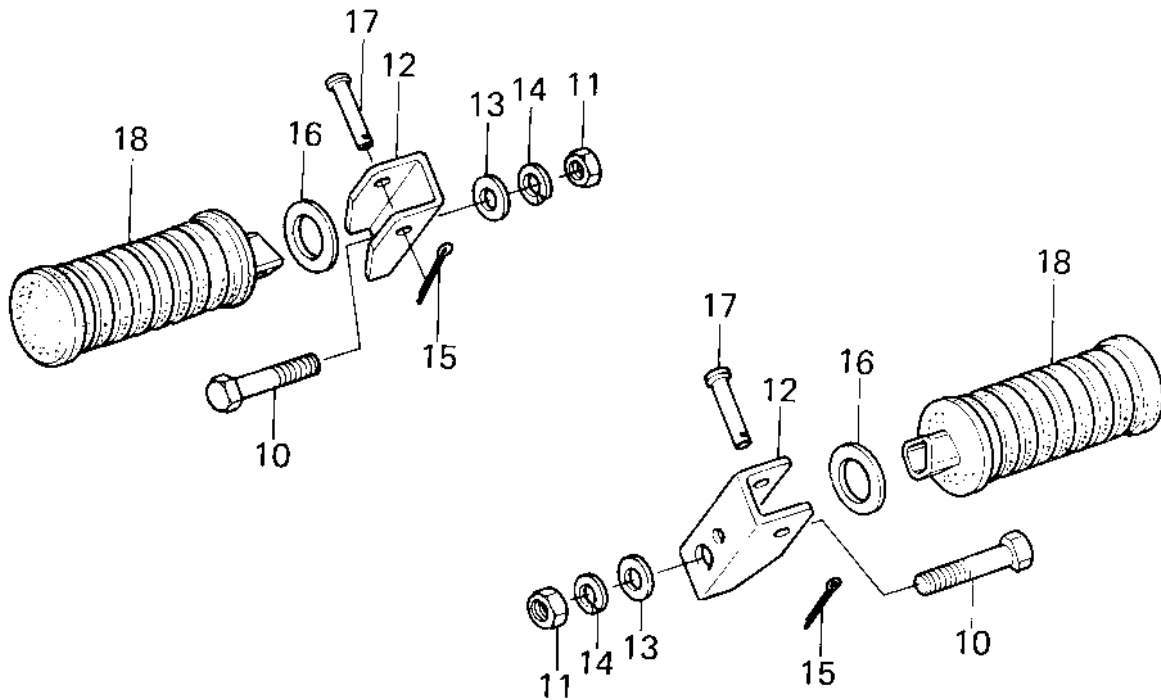

## 1979 400 LTD PARTS DIAGRAM

FOOTRESTS

## 1979 400 LTD PARTS LIST

### FOOTRESTS

ITEM NAME	PART NUMBER	QUANTITY
BOLT HEX HEAD 12X40 (Ref # 1)	113B1240	1
HOLDER,STEP,L.H. (Ref # 2)	34003-1041	1
HOLDER,STEP,R.H. (Ref # 3)	34003-1042	1
STEP-ASSY,FR,RH (Ref # 4)	34028-1018	2
PIN COTTER 2.5X16 (Ref # 6)	550D2516	1
WASHER,PLAIN (Ref # 7)	92022-250	1
PIN,FOOTREST BAR FIT (Ref # 8)	92043-115	1
WASHER SPRING 12MM (Ref # 9)	461F1200	1
BOLT-SMALL-FINE,10X45 (Ref # 10)	113G1045	1
NUT,10MM (Ref # 11)	314B1000	1
HOLDER,REAR FOOTREST (Ref # 12)	34003-1025	1
WASHER PLAIN 10MM (Ref # 13)	410B1000	1
WASHER SPRING 10MM (Ref # 14)	461F1000	1
PIN,COTTER,2.0X12 (Ref # 15)	550D2012	1
WASHER-PLAIN (OPT) (Ref # 16)	92022-199	1
PIN (Ref # 17)	92043-1464	1
RUBBER,FOOTREST (Ref # 18)	92076-027	1