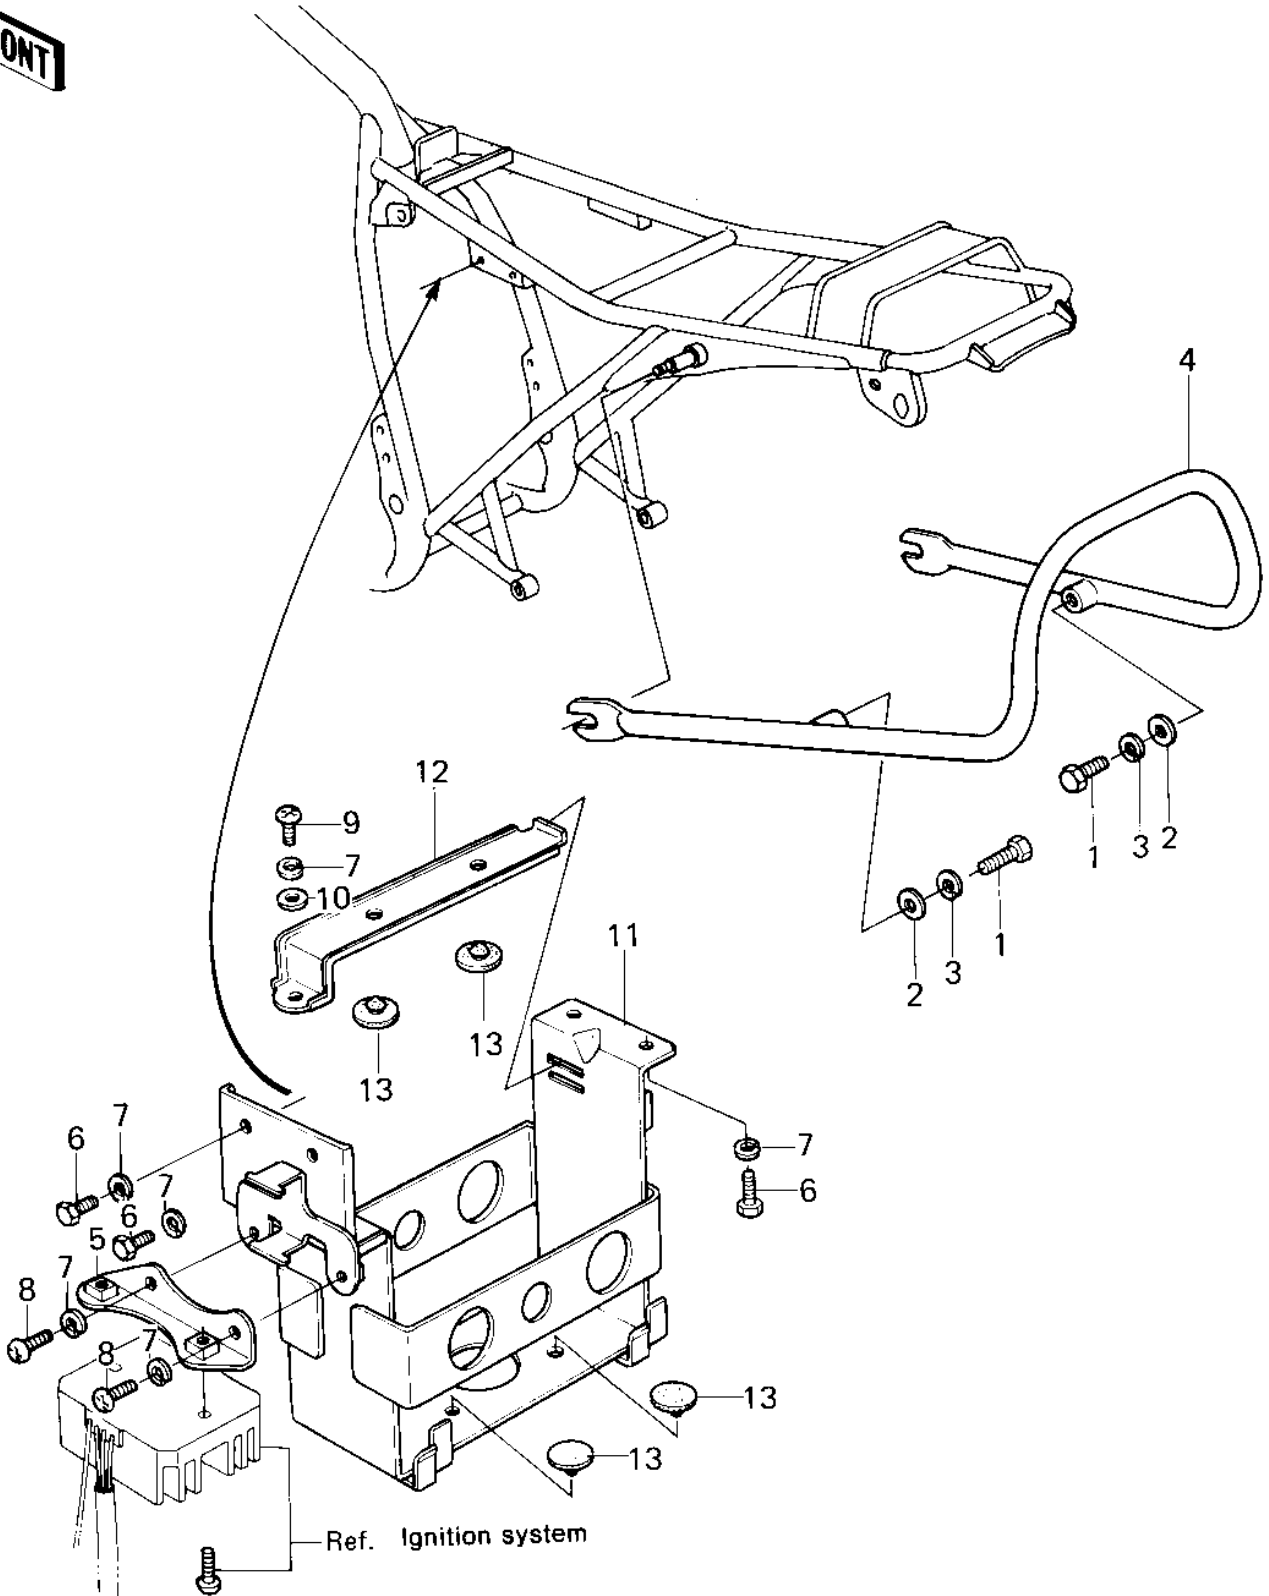

1979 400 LTD PARTS DIAGRAM

BATTERY CASE

1979 400 LTD PARTS LIST

BATTERY CASE

ITEM NAME	PART NUMBER	QUANTITY
BOLT-SMALL-UPSET,8X16 (Ref # 1)	115G0816	1
WASHER PLAIN 8MM (Ref # 2)	410B0800	1
WASHER SPRING 8MM (Ref # 3)	461F0800	1
STAY,REAR (Ref # 4)	35011-1033	1
BRACKET-A,REGULATOR (Ref # 5)	11036-1105	1
BOLT-UPSET,6X16 (Ref # 6)	112G0616	1
WASHER SPRING 6MM (Ref # 7)	461F0600	1
SCREW PAN HEAD 6X12 (Ref # 8)	220B0612	1
SCREW PAN HEAD 6X14 (Ref # 9)	220B0614	1
WASHER PLAIN 6MM (Ref # 10)	410B0600	1
CASE,BTTELY (Ref # 11)	32097-1022	1
BAND,BATTERY (Ref # 12)	92072-1034	1
DAMPER RUBBER (Ref # 13)	92075-078	1