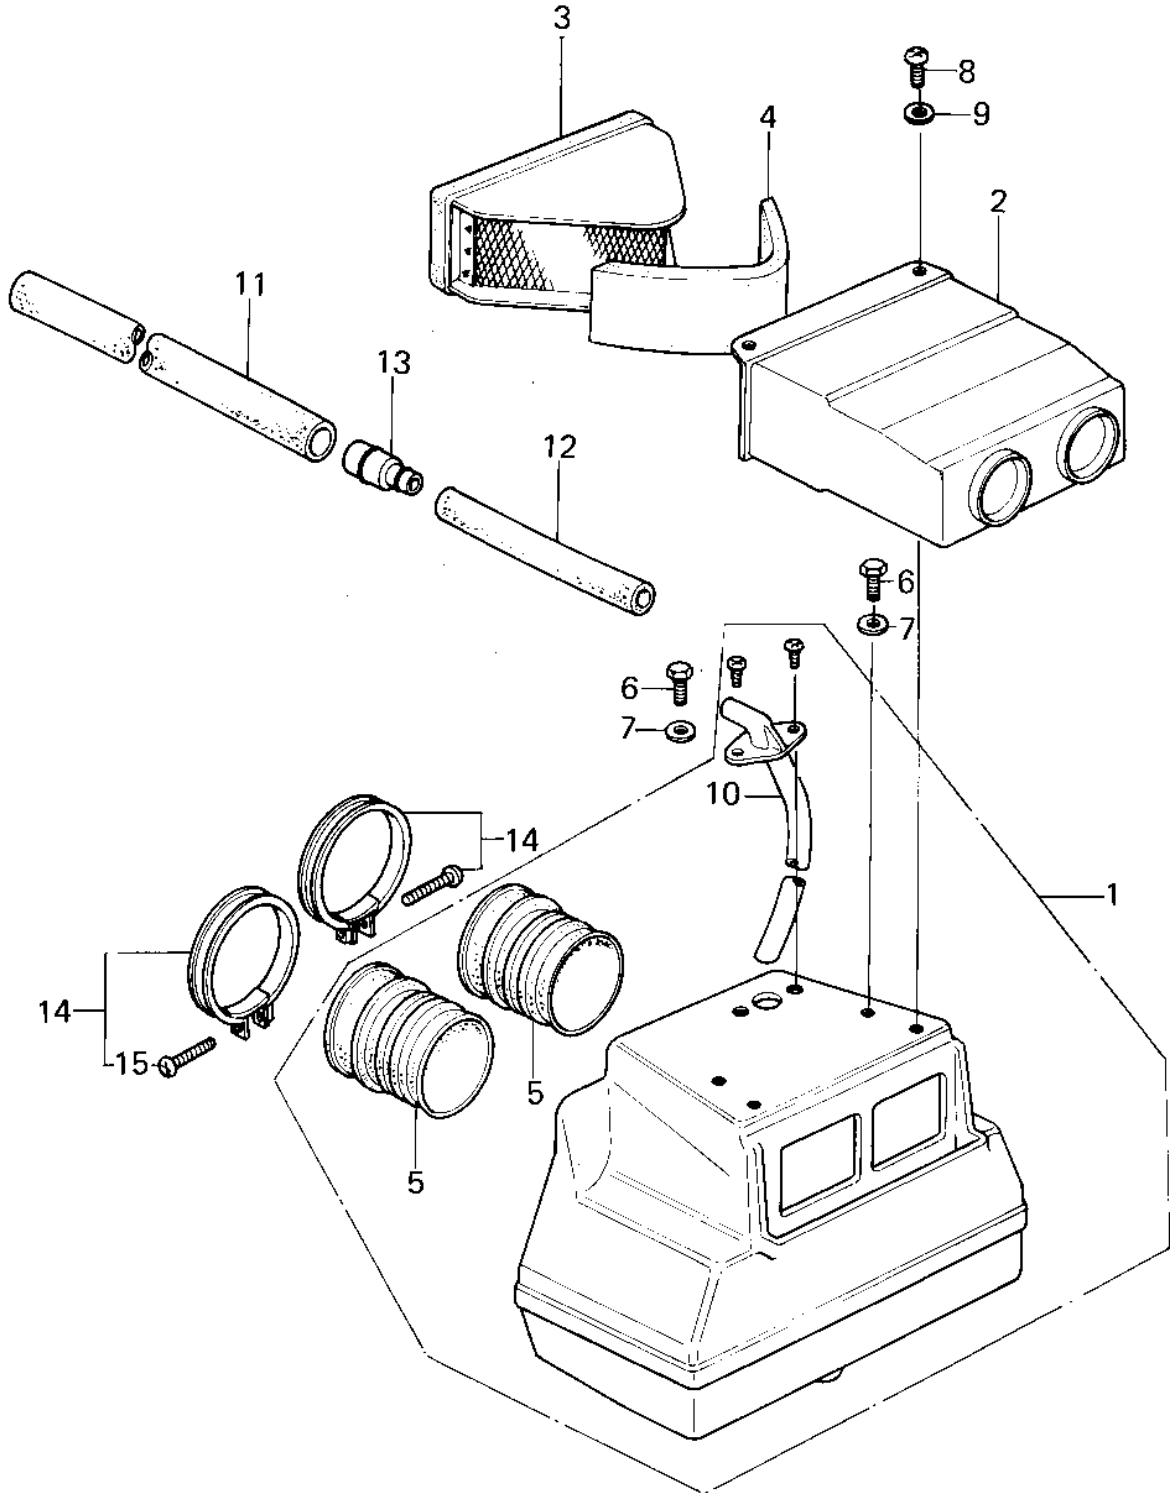

1979 400 LTD PARTS DIAGRAM

AIR CLEANER

1979 400 LTD PARTS LIST

AIR CLEANER

ITEM NAME	PART NUMBER	QUANTITY
FILTER-ASSY-AIR (Ref # 1)	11010-5043	1
CAP,AIR CLEANER (Ref # 2)	11012-1086	1
CASE,ELEMENT (Ref # 3)	11011-1043	1
ELEMENT,AIR CLNR (Ref # 4)	11013-1027	1
DUCT,AIR FILTER (Ref # 5)	14073-5001	1
BOLT-UPSET,6X12 (Ref # 6)	112G0612	1
WASHER PLAIN 6MM (Ref # 7)	411B0600	1
SCREW PAN HEAD 6X16 (Ref # 8)	220B0616	1
WASHER PLAIN 6MM (Ref # 9)	410B0600	1
PLUG,BREATHER (Ref # 10)	92066-1046	1
TUBE,14X20X135,BRETHR (Ref # 11)	92059-1094	1
TUBE,7.5X12.5X155,RBR (Ref # 12)	92059-1097	1
PLUG,TUBE FITTING (Ref # 13)	92066-1047	1
CLAMP,57M/M (Ref # 14)	92037-1006	1
SCREW PAN HEAD 5X30 (Ref # 15)	220B0530	1