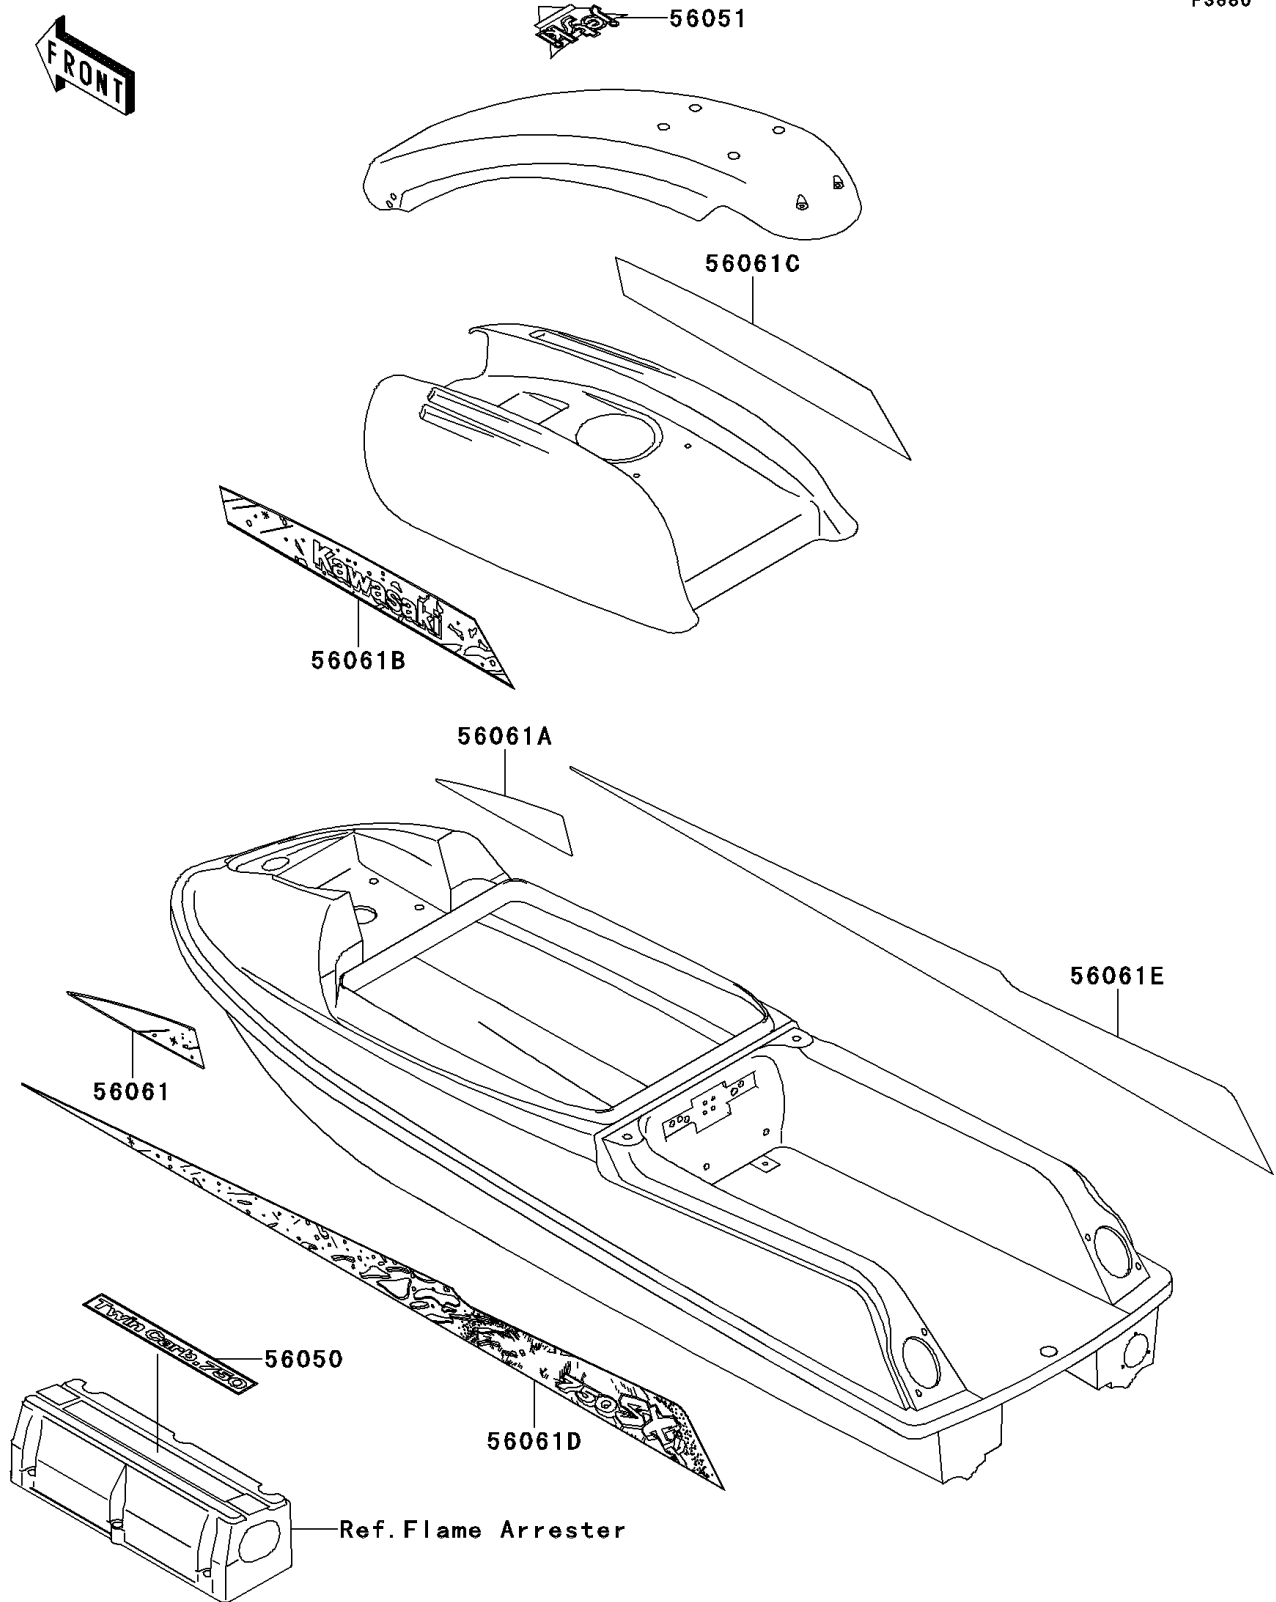

1995 JET SKI® 750 SXi PARTS DIAGRAM

Decals(JS750-B1)

F3880

1995 JET SKI® 750 SXi PARTS LIST

Decals(JS750-B1)

ITEM NAME	PART NUMBER	QUANTITY
MARK,TWIN CARB-750 (Ref # 56050)	56050-1986	1
MARK,HANDLE POLE,JET SKI (Ref # 56051)	56051-3704	1
PATTERN,DECK,FR,LH (Ref # 56061)	56061-3719	1
PATTERN,DECK,FR,RH (Ref # 56061A)	56061-3720	1
PATTERN,ENGINE HOOD,LH (Ref # 56061B)	56061-3721	1
PATTERN,ENGINE HOOD,RH (Ref # 56061C)	56061-3722	1
PATTERN,DECK,LH (Ref # 56061D)	56061-3723	1
PATTERN,DECK,RH (Ref # 56061E)	56061-3724	1