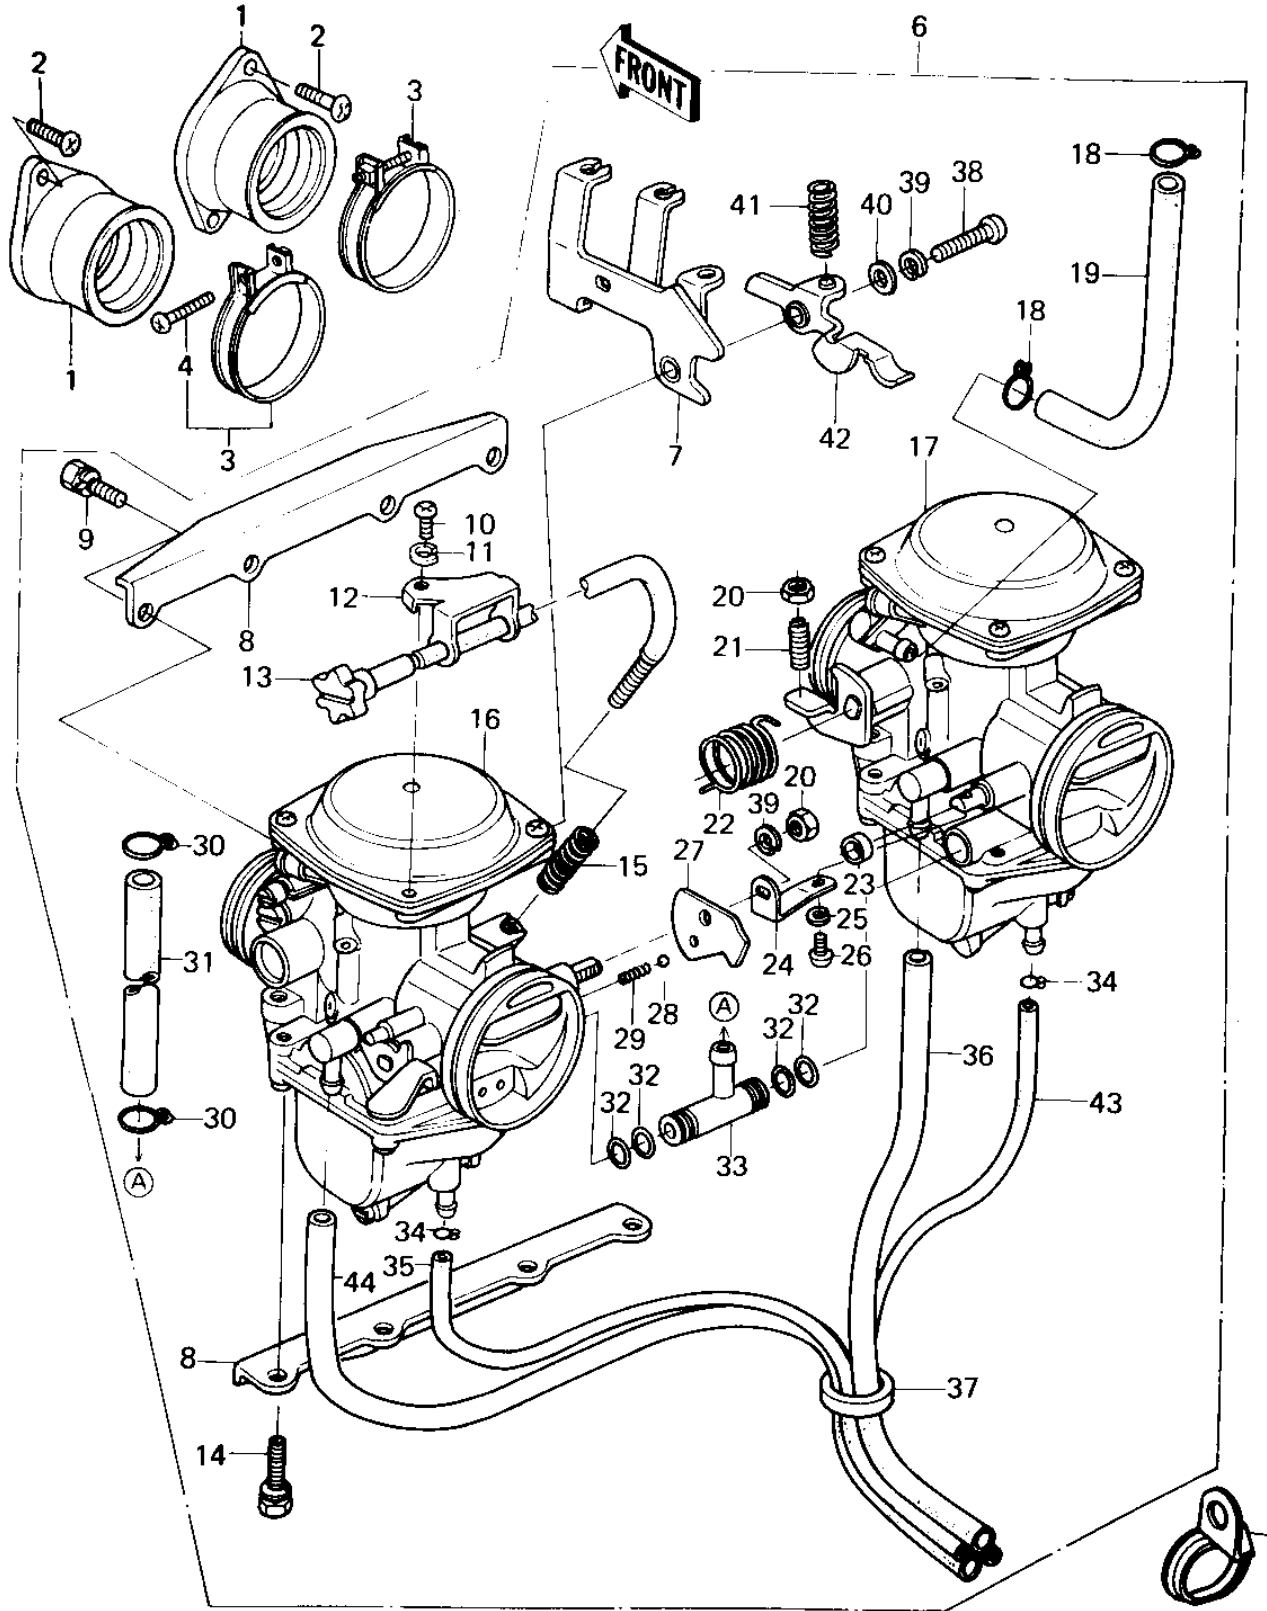

## 1979 400 LTD PARTS DIAGRAM

CARBURETOR ASSY

### CARBURETOR ASSY

ITEM NAME	PART NUMBER	QUANTITY
HOLDER,CARBURETOR (Ref # 1)	16065-1002	1
SCREW PAN HEAD 6X18 (Ref # 2)	220B0618	1
CLAMP,CARBURETOR (Ref # 3)	92037-1021	1
SCREW PAN HEAD 5X30 (Ref # 4)	220B0530	1
CLAMP,TUBE (Ref # 5)	92037-1153	1
CARBURETOR ASSY (Ref # 6)	16001-1173	1
BRACKET,THR.CBL (Ref # 7)	11034-1008	1
PLATE,STAY (Ref # 8)	16065-1012	1
SCREW,6X16 (Ref # 9)	92009-1129	1
SCREW PAN HEAD 4X10 (Ref # 10)	220B0410	1
WASHER SPRING 4MM (Ref # 11)	461F0400	1
STAY,STOP SCREW (Ref # 12)	11034-1202	1
SCREW,THROTTLE STOP (Ref # 13)	16021-1007	1
BOLT,HEX HEAD,6X22 (Ref # 14)	92009-1006	1
SPRING,STOP SCREW (Ref # 15)	92081-1062	1
CARBURETOR,L.H. (Ref # 16)	16001-1174	1
CARBURETOR,R.H. (Ref # 17)	16001-1175	1
CLAMP,FUEL HOSE (Ref # 18)	92037-1040	1
HOSE,FUEL INLET (Ref # 19)	92059-1001	1
NUT,5MM (Ref # 20)	311B0500	1
SCREW,SLOTTED (Ref # 21)	16021-1002	1
SPRING (Ref # 22)	92081-1063	1
COLLAR,CHOKE LEVER (Ref # 23)	16073-1001	1
BRACKET,CHOKE LEVER (Ref # 24)	11034-1203	1
WASHER SPRING 3MM (Ref # 25)	461F0300	1
SCREW-PAN-HEAD 3X6 (Ref # 26)	220B0306	1
CAM,CHOKE LINK (Ref # 27)	13169-1151	1
BALL,STEEL,1/8" (Ref # 28)	600A0400	1
SPRING (Ref # 29)	92081-1004	1

## 1979 400 LTD PARTS LIST

### CARBURETOR ASSY

ITEM NAME	PART NUMBER	QUANTITY
CLAMP,FUEL INLET TUBE (Ref # 30)	92037-1075	1
TUBE,FUEL INLET (Ref # 31)	92059-1029	1
"O" RING (Ref # 32)	92055-1004	1
FITTING,FUEL TUBE (Ref # 33)	92005-1033	1
CLAMP,TUBE,OVERFLOW (Ref # 34)	92037-1142	1
HOSE,FUEL OVERFLOW (Ref # 35)	92059-111	2
HOSE (Ref # 36)	92059-110	1
TUBE,CLAMP (Ref # 37)	92059-1114	1
SCREW-PAN-CROS,5X25 (Ref # 38)	220B0525	1
WASHER SPRING 5MM (Ref # 39)	461F0500	1
WASHER,PLAIN (Ref # 40)	16039-027	1
SPRING (Ref # 41)	92081-1003	1
ROCKER ARM (Ref # 42)	11034-1009	1
TUBE,4,5X8X450 (Ref # 44)	92059-1106	1