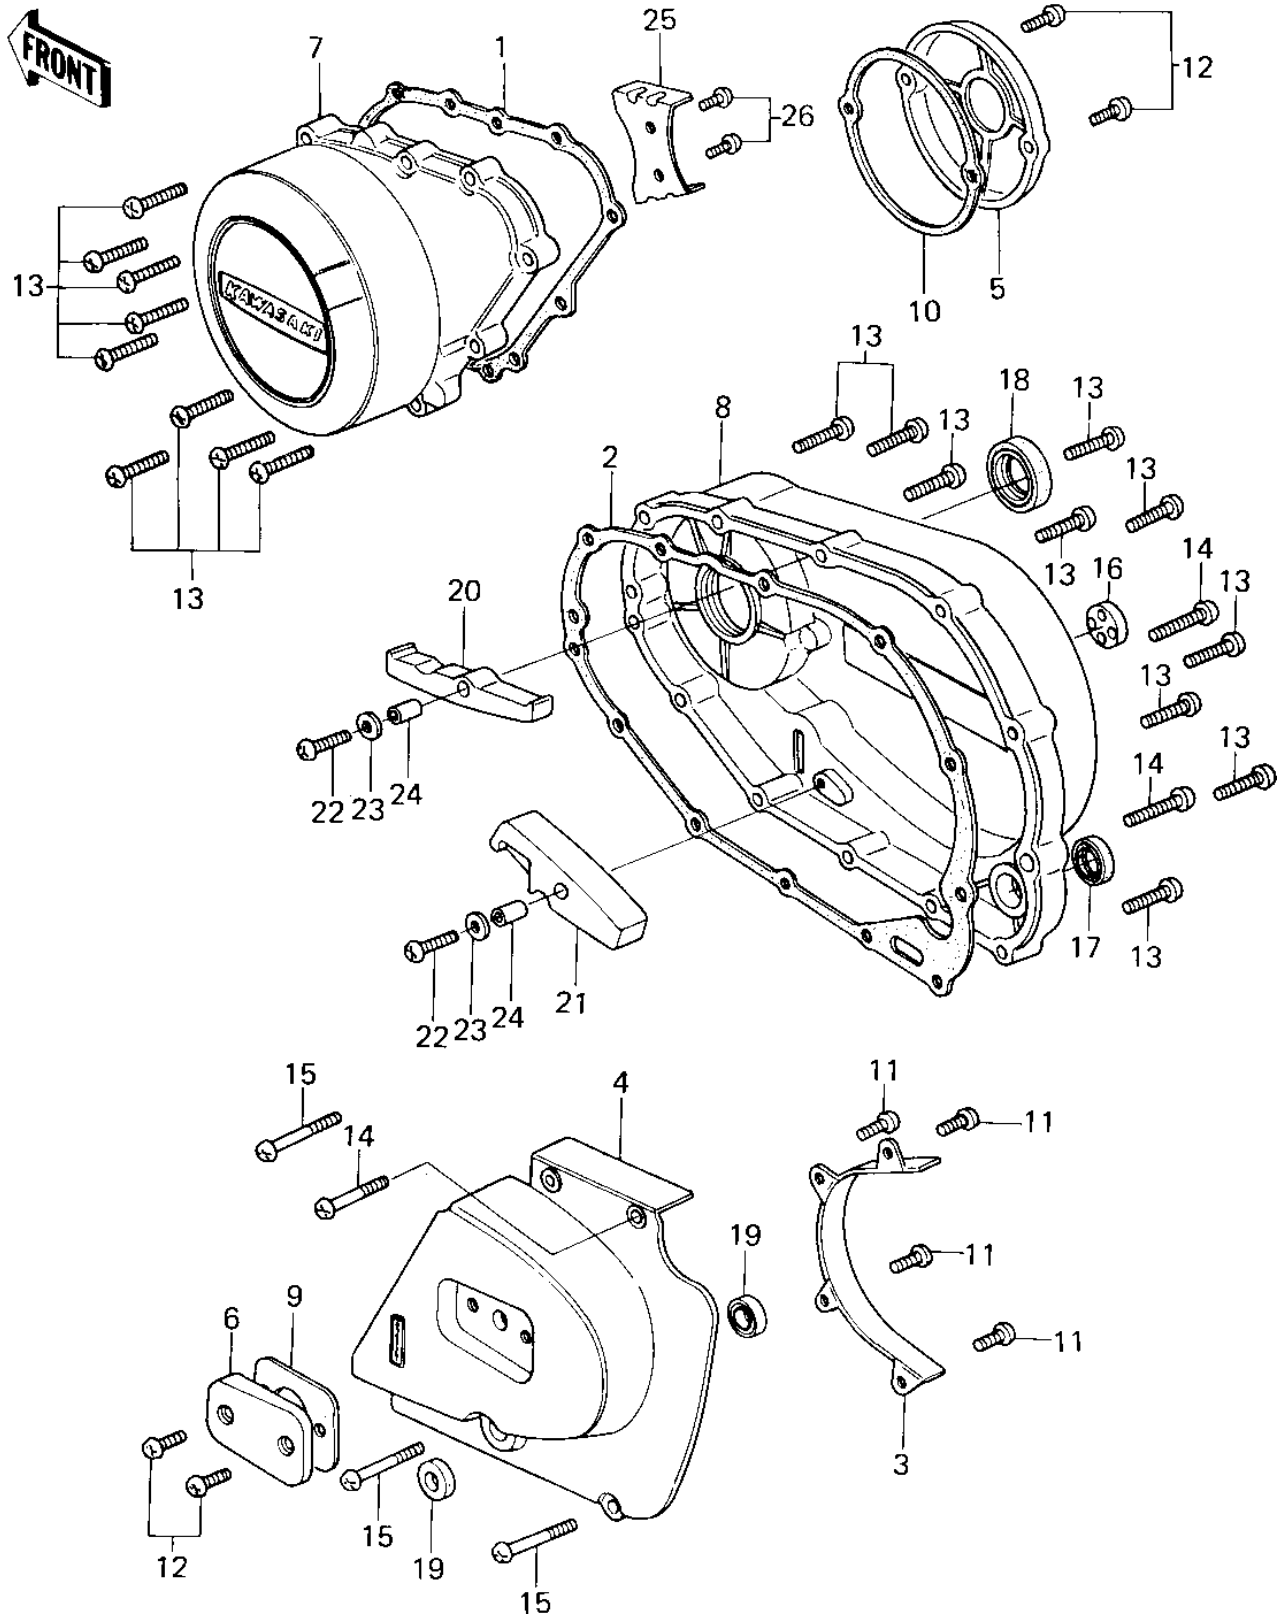

1979 400 LTD PARTS DIAGRAM

ENGINE COVERS

1979 400 LTD PARTS LIST

ENGINE COVERS

ITEM NAME	PART NUMBER	QUANTITY
GASKET,GENERATER COV. (Ref # 1)	11009-1032	1
GASKET,CLUTCH COVER (Ref # 2)	11009-1033	1
GUIDE,CHAIN (Ref # 3)	12053-1009	1
COVER CHAIN (Ref # 4)	14026-1011-80	1
COVERBRK POINT,BUFF (Ref # 5)	14027-019-80	1
COVER,CLUTCH ADJUSTNG (Ref # 6)	14028-006-80	1
COVER,GENERATOR,BUFF (Ref # 7)	14031-1023	1
COVER,CLUTCH,BUFF (Ref # 8)	14032-1013	1
GASKET,CLUTCH ADJ CAP (Ref # 9)	14049-004	1
GASKET,BREAKER COVER (Ref # 10)	14050-010	1
SCREW PAN HEAD 6X10 (Ref # 11)	220B0610	1
SCREW PAN HEAD 6X18 (Ref # 12)	220B0618	1
SCREW PAN HEAD 6X30 (Ref # 13)	220B0630	1
SCREW PAN HEAD 6X40 (Ref # 14)	220B0640	1
SCREW PAN HEAD 6X50 (Ref # 15)	220B0650	1
GAUGE,OIL LEVEL (Ref # 16)	52015-004	1
OIL SEAL SB20285 (Ref # 17)	92049-012	1
OIL SEAL,R.H CRNKSFT (Ref # 18)	92050-065	1
OIL SEAL,TB13225.5 (Ref # 19)	92051-005	1
GUIDE,PRIMARY CHAIN (Ref # 20)	12053-1004	1
GUIDE,PRIMARY CHAIN (Ref # 21)	12053-1005	1
SCREW PAN HEAD 6X25 (Ref # 22)	220B0625	1
WASHER PLAIN 6MM (Ref # 23)	410B0600	1
COLLAR,8X15 (Ref # 24)	92027-1079	1
GUIDE,CHAIN (Ref # 25)	12053-1014	1
SCREW PAN HEAD 5X8 (Ref # 26)	220B0508	1