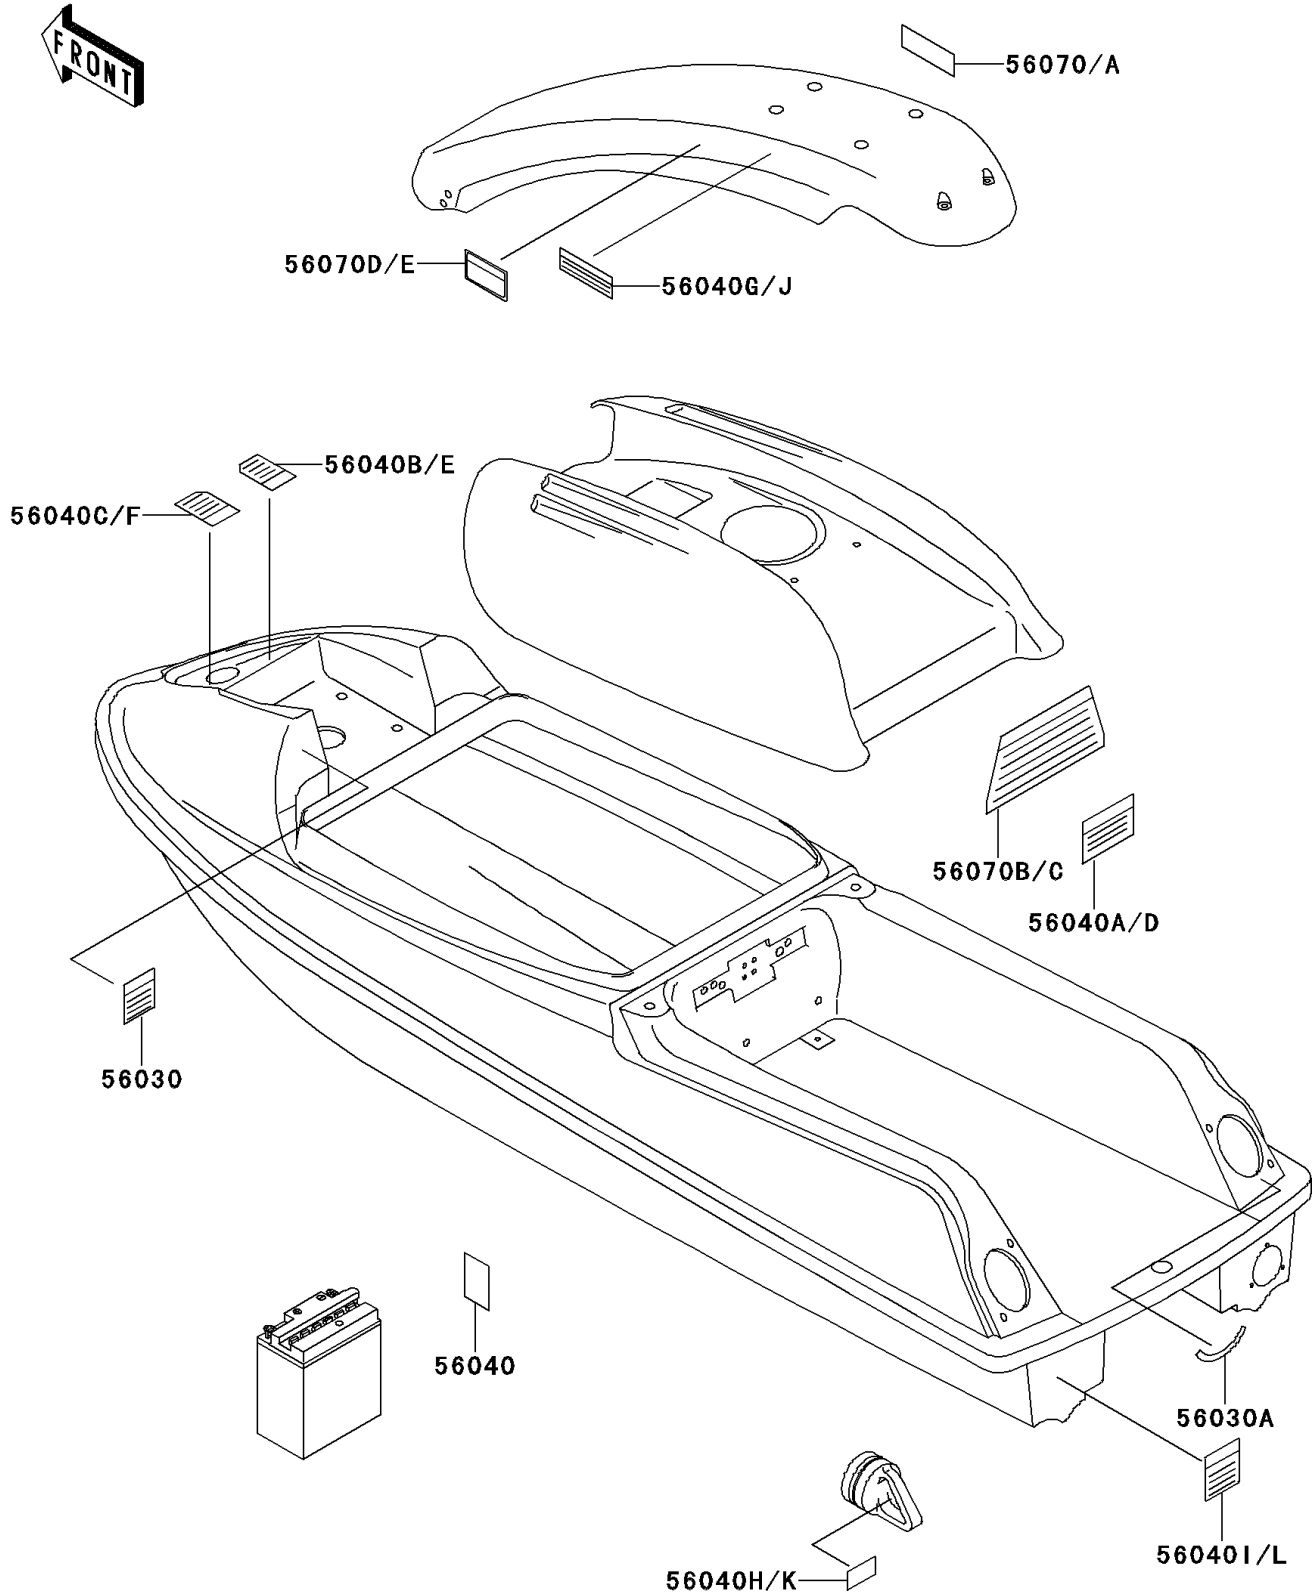

## 1995 JET SKI® 750 SXi PARTS DIAGRAM

Labels

F3183

## 1995 JET SKI® 750 SXi PARTS LIST

Labels

ITEM NAME	PART NUMBER	QUANTITY
LABEL,FIRE EXTINGUISHER (Ref # 56030A)	56030-3789	1
LABEL-WARNING,CAUTION SAFETY (Ref # 56040A)	56040-3933	1
LABEL-WARNING,FUEL SUPPLY (Ref # 56040B)	56040-3934	1
LABEL-WARNING,OIL CAUTION (Ref # 56040C)	56040-3935	1
LABEL-WARNING,CAUTION SAFETY (Ref # 56040G)	56040-3944	1
LABEL-WARNING,CAUTION SAFETY (Ref # 56040H)	56040-3945	1
LABEL-WARNING,NOZZLE (Ref # 56040I)	56040-3946	1
LABEL-WARNING,CAUTION SAFETY (Ref # 56070)	56070-3723	1
LABEL-WARNING,IMPORTANT SAFETY (Ref # 56070B)	56070-3740	1
LABEL,OIL RECOMMENDED(FRENCH) (Ref # 56030)	56030-3765	1
LABEL,BATTERY CAUTION(FRENCH) (Ref # 56040)	56040-1106	1
LABEL-WARNING,CAUTION SAFETY (Ref # 56040D)	56040-3940	1
LABEL,FUEL SUPPLY(FRENCH) (Ref # 56040E)	56040-3941	1
LABEL-WARNING,OIL CAUTION (Ref # 56040F)	56040-3942	1
LABEL-WARNING,CAUTION SAFETY (Ref # 56040J)	56040-3952	1
LABEL-WARNING,CAUTION SAFETY (Ref # 56040K)	56040-3953	1
LABEL,NOZZLE CHECK(FRENCH) (Ref # 56040L)	56040-3954	1
LABEL,CAUTION SAFETY(FRENCH) (Ref # 56070A)	56070-3725	1
LABEL,IMPORTANT SAFETY(FRENCH) (Ref # 56070C)	56070-3742	1