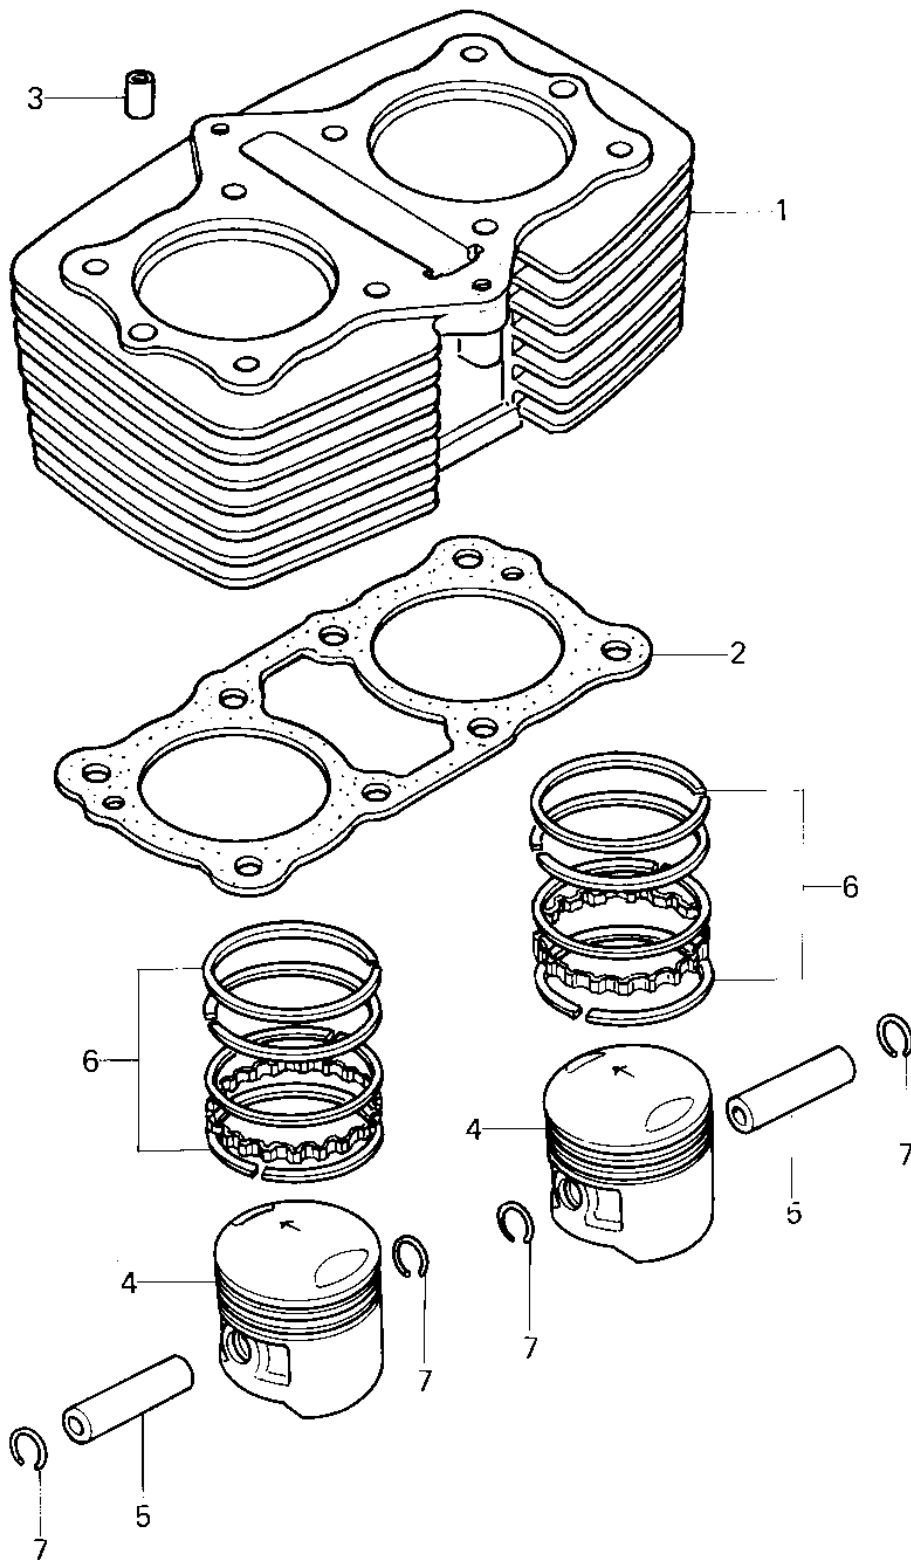

1979 400 LTD PARTS DIAGRAM

CYLINDER/PISTONS

1979 400 LTD PARTS LIST

CYLINDER/PISTONS

ITEM NAME	PART NUMBER	QUANTITY
CYLINDER (Ref # 1)	11005-1002	1
GASKET,CYLINDER BASE (Ref # 2)	11009-1176	1
PIN,DOWEL,10X8.2X14 (Ref # 3)	92043-1037	1
PISTON,STD (Ref # 4)	13001-1001	1
PISTON,0.020",O/S (Ref # 4)	13029-1006	1
PISTON,0.040",O/S (Ref # 4)	13027-1008	1
PIN-PISTON (Ref # 5)	13002-1001	1
RING SET,PISTON,STD (Ref # 6)	13008-5019	1
RING SET,0.020",O.S. (Ref # 6)	13025-5010	1
RING SET,0.040",O.S. (Ref # 6)	13024-5010	1
CIRCLIP PISTON PIN (Ref # 7)	92036-005	1