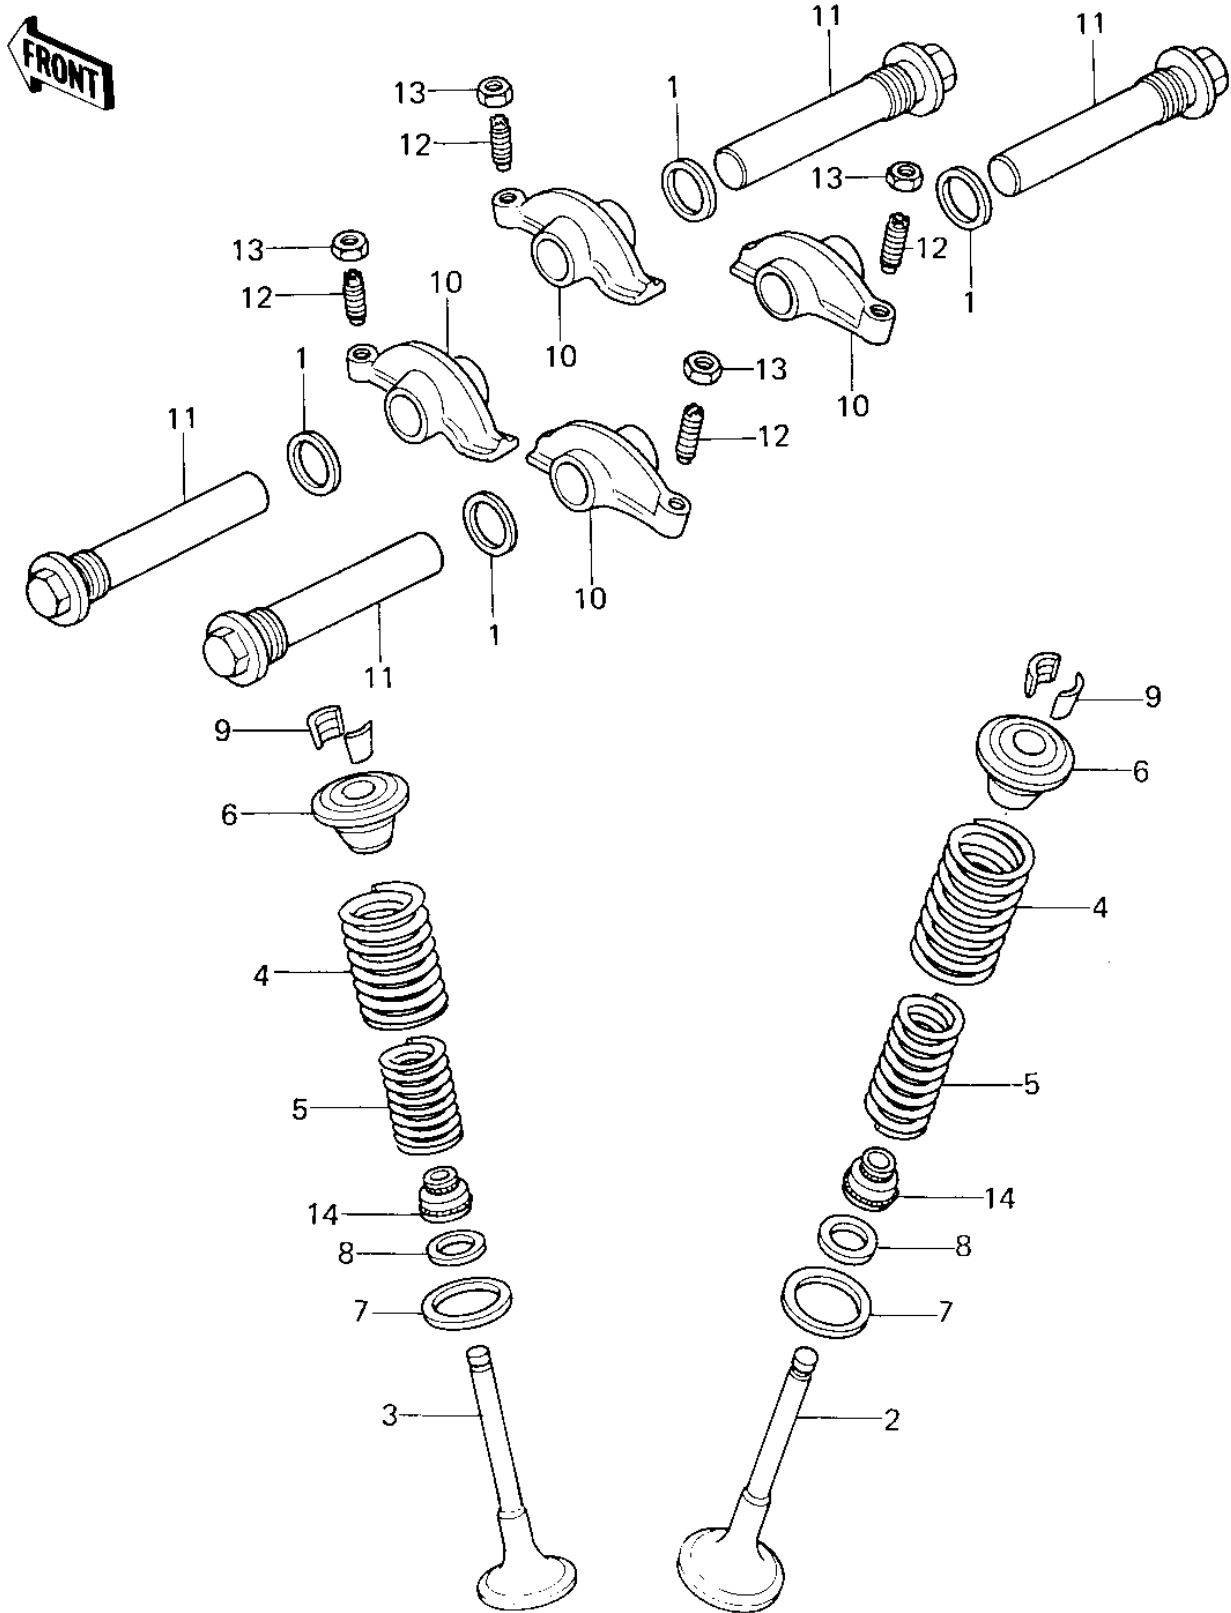

## 1979 400 LTD PARTS DIAGRAM

ROCKER ARMS/VALVES

## 1979 400 LTD PARTS LIST

### ROCKER ARMS/VALVES

ITEM NAME	PART NUMBER	QUANTITY
GASKET,16X19.7X1.5 (Ref # 1)	11009-1106	1
VALVE,INTAKE (Ref # 2)	12004-1001	1
VALVE,EXHAUST (Ref # 3)	12005-1001	1
SPRING,OUTER VALVE (Ref # 4)	12007-013	1
SPRING,INNER VALVE (Ref # 5)	12007-014	1
RETAINER,VALVE SPRING (Ref # 6)	12009-006	1
SEAT,VLV OUTER SPRING (Ref # 7)	12010-005	1
SEAT,VLV INNER SPRING (Ref # 8)	12010-006	1
SPLIT KEEPER (Ref # 9)	12011-004	1
ARM,ROCKER (Ref # 10)	12016-1001	1
SHAFT,ROCKER (Ref # 11)	12020-1001	1
SCREW,ADJUSTING (Ref # 12)	92009-1032	1
NUT,ROCKER ARM FITTNG (Ref # 13)	92016-061	1
OIL SEAL,RV37129.5 (Ref # 14)	92049-016	1