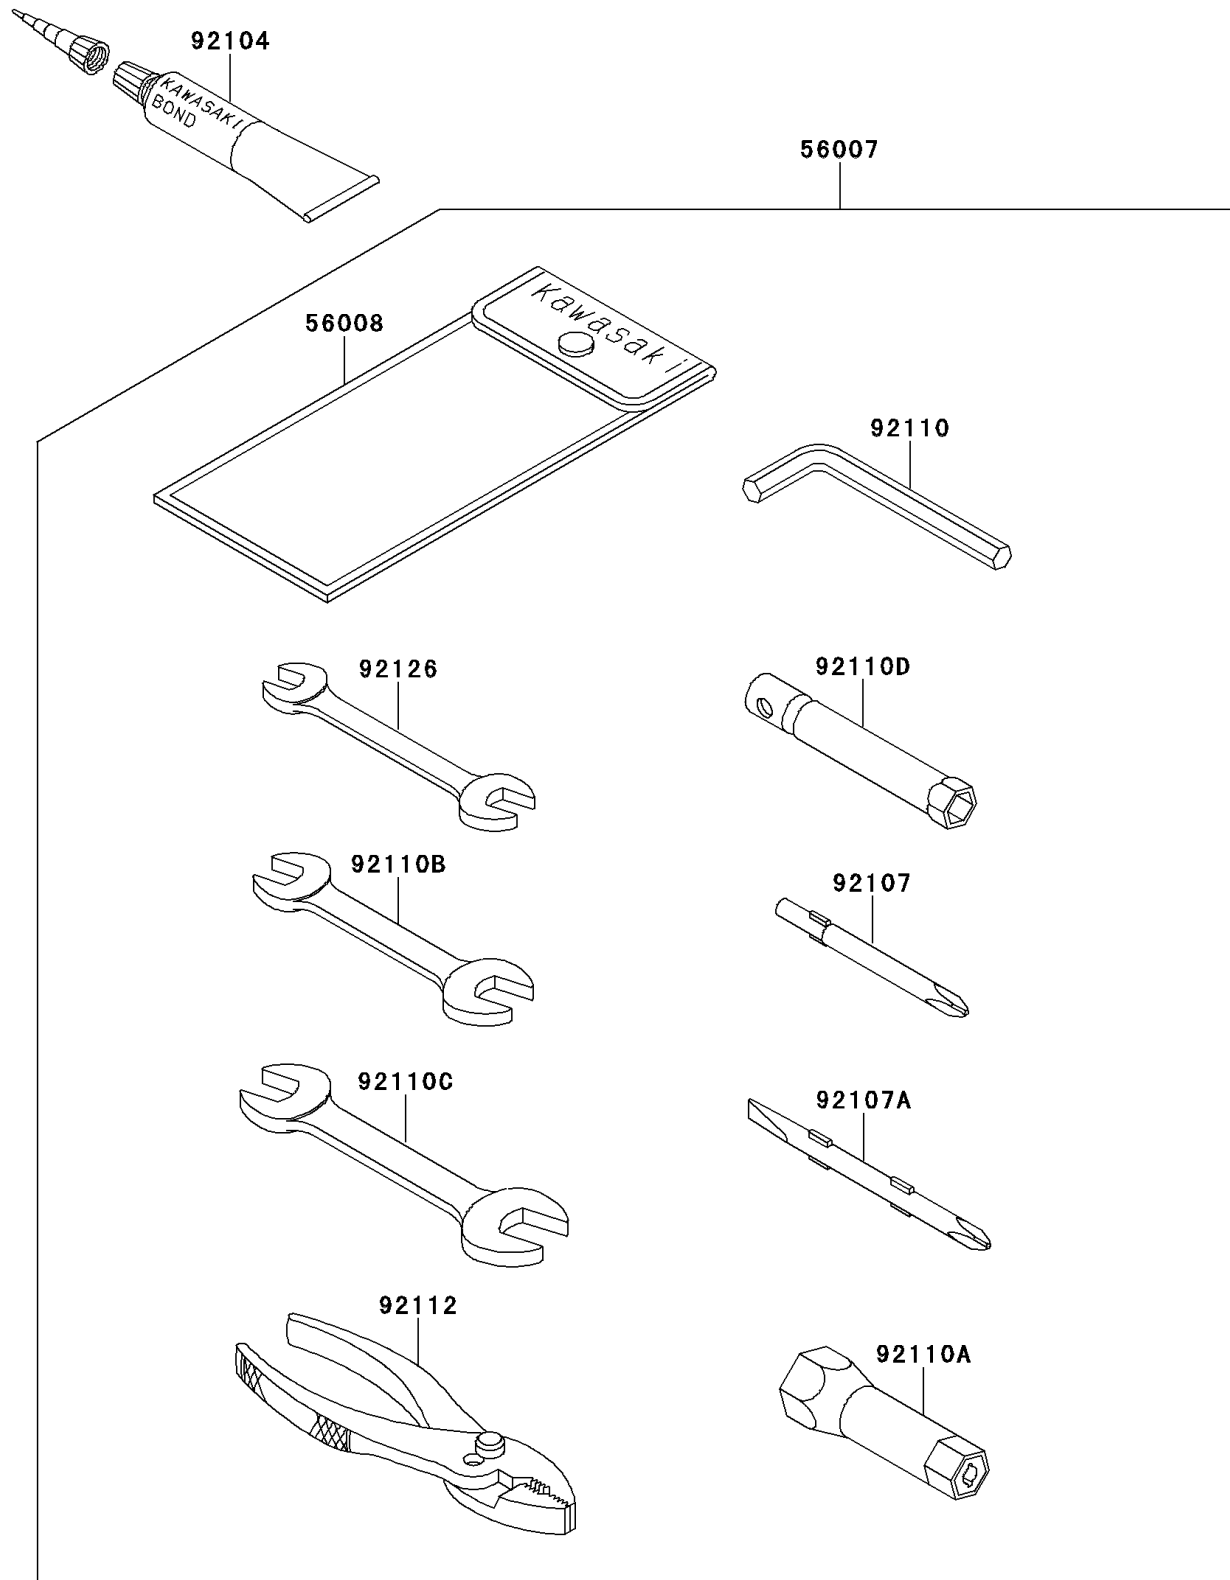

1995 JET SKI® 750 SXi PARTS DIAGRAM

Owner's Tools

F3182

1995 JET SKI® 750 SXi PARTS LIST

Owner's Tools

| ITEM NAME | PART NUMBER | QUANTITY |
|--|-------------|----------|
| TOOL-KIT (Ref # 56007) | 56007-3710 | 1 |
| BAG,TOOL (Ref # 56008) | 56008-1007 | 1 |
| GASKET-LIQUID,TUBE,100G,SILVER (Ref # 92104) | 92104-002 | 1 |
| TOOL-DRIVER,#3PHILLIPS (Ref # 92107) | 92107-005 | 1 |
| TOOL-DRIVER,#2PHILLIPS&SLOT (Ref # 92107A) | 92107-1051 | 1 |
| TOOL-WRENCH,ALLEN,5MM (Ref # 92110) | 92110-1015 | 1 |
| TOOL-WRENCH,BOX,21MM (Ref # 92110A) | 92110-1113 | 1 |
| TOOL-WRENCH,OPEN END,10X12 (Ref # 92110B) | 92110-1152 | 1 |
| TOOL-WRENCH,OPEN END,14X17 (Ref # 92110C) | 92110-1153 | 1 |
| TOOL-WRENCH,BOX,10MM (Ref # 92110D) | 92110-1156 | 1 |
| TOOL-PLIERS (Ref # 92112) | 92112-003 | 1 |
| TOOL-WRENCH,OPEN END,8X10 (Ref # 92126) | 92126-001 | 1 |