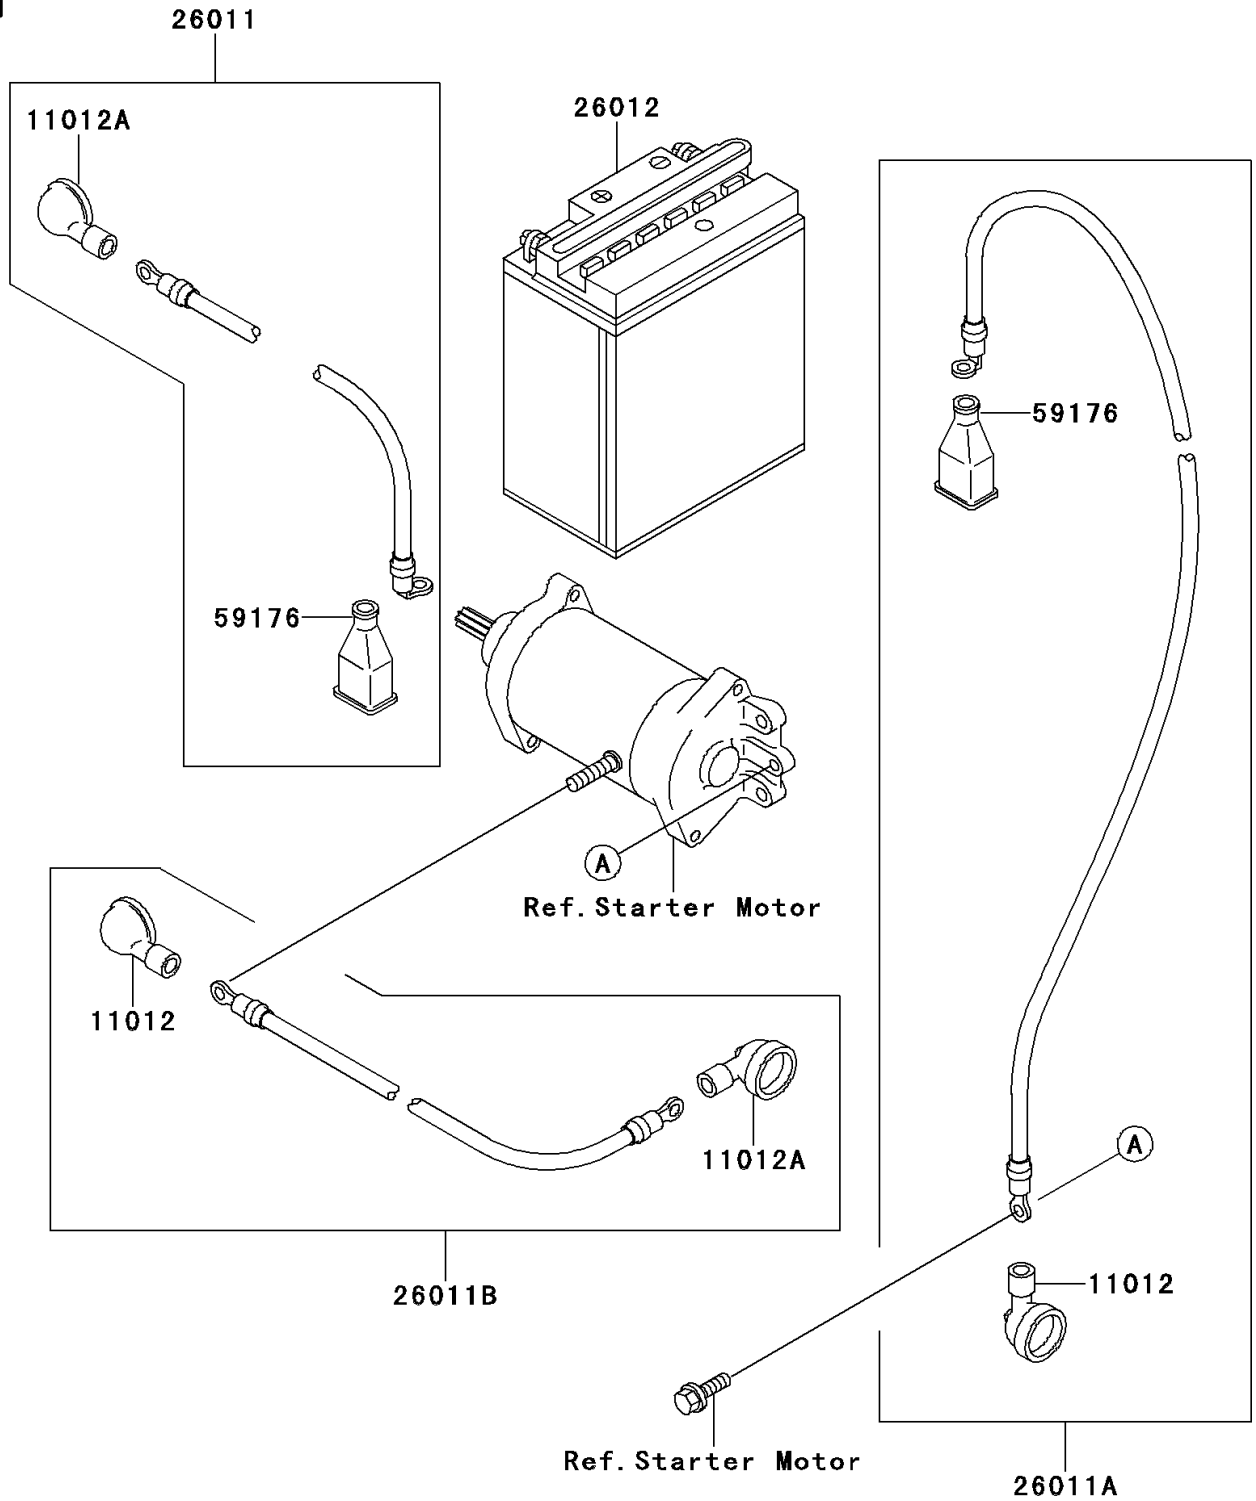

## 1995 JET SKI® 750 SXi PARTS DIAGRAM

Electrical Equipment

F3181

## 1995 JET SKI® 750 SXi PARTS LIST

Electrical Equipment

ITEM NAME	PART NUMBER	QUANTITY
CAP (Ref # 11012)	11012-3004	1
CAP,LEAD WIRE (Ref # 11012A)	11012-3726	1
WIRE-LEAD,BATTERY-SWITCH (Ref # 26011)	26011-3789	1
WIRE-LEAD,BATTERY-STARTER (Ref # 26011A)	26011-3790	1
WIRE-LEAD,STARTER-SWITCH (Ref # 26011B)	26011-3791	1
BATTERY,YTX20L-BS,12V 18AH (Ref # 26012)	26012-3721	1
CAP.,TERMINAL (Ref # 59176)	59176-501	1