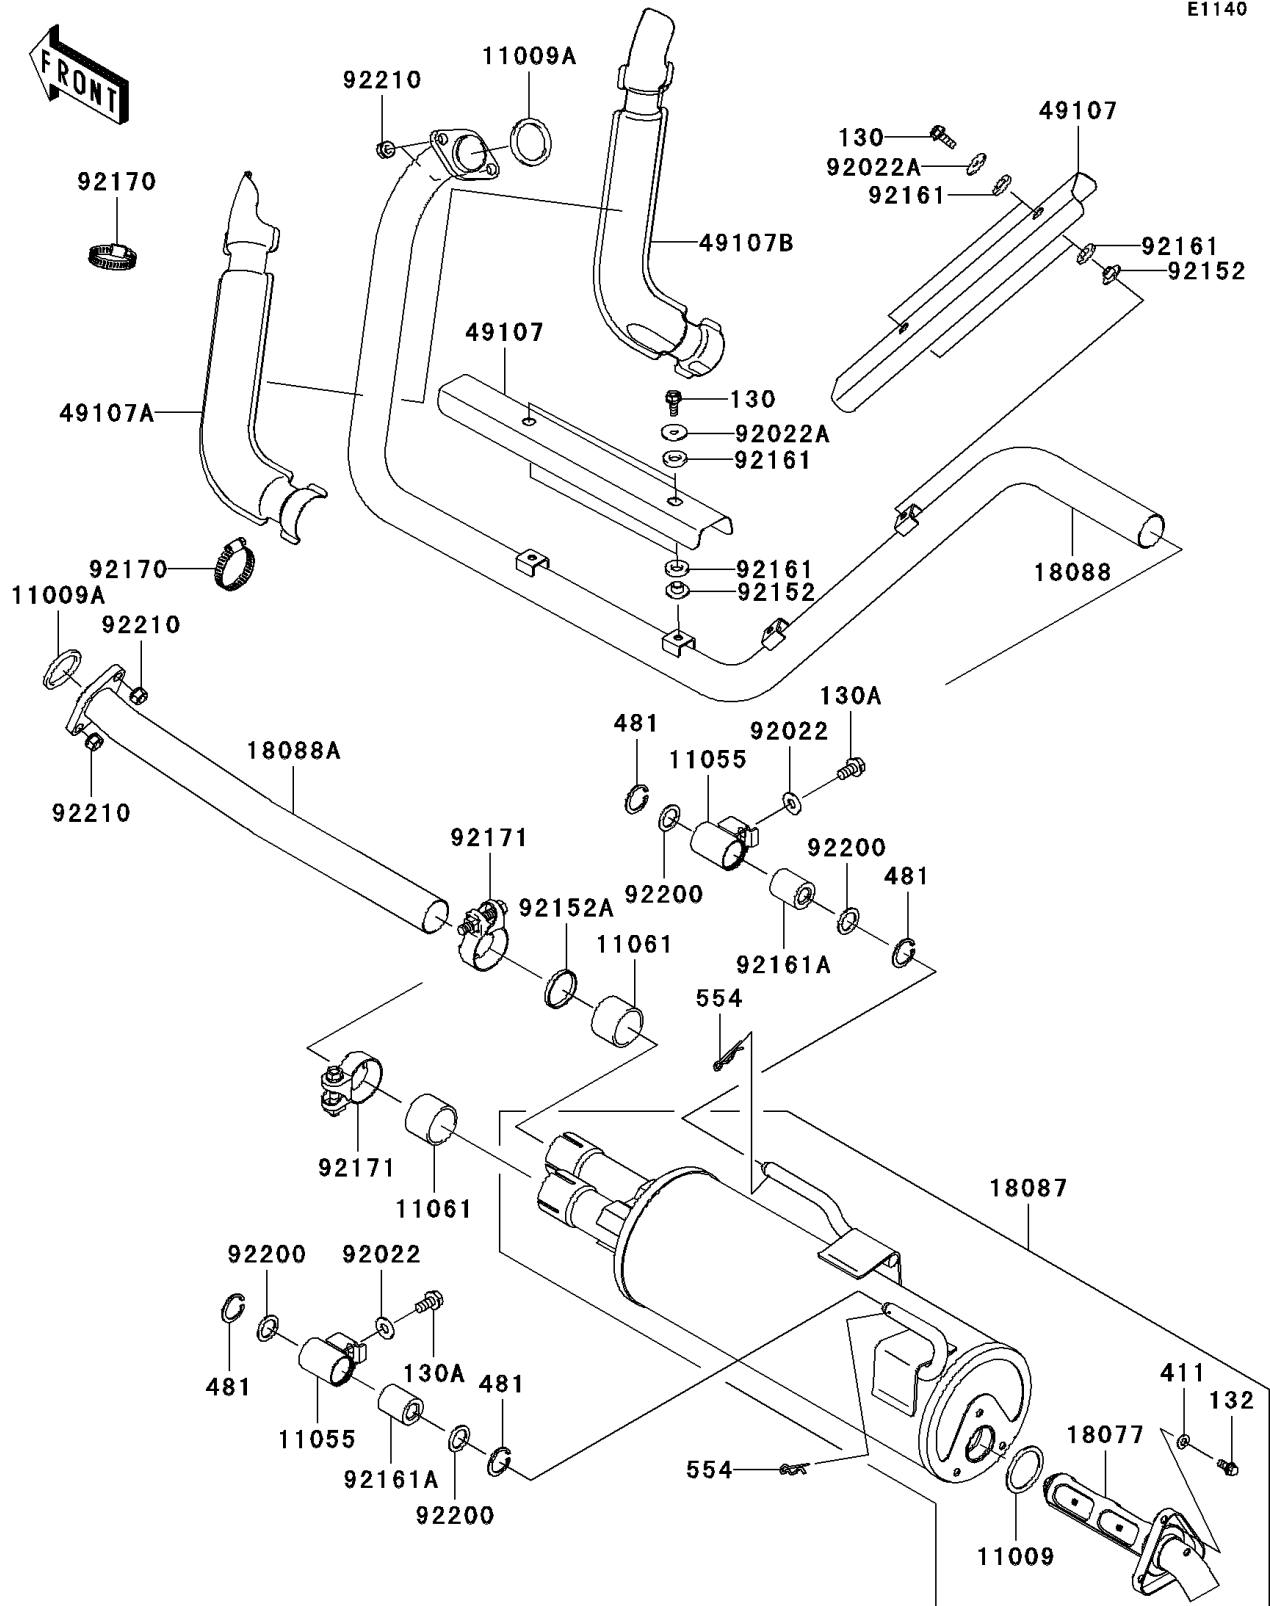

2008 Teryx® 750 4x4 PARTS DIAGRAM

Muffler(s)

E1140

2008 Teryx® 750 4x4 PARTS LIST

Muffler(s)

ITEM NAME	PART NUMBER	QUANTITY
BOLT-FLANGED,6X16 (Ref # 130)	130BD0616	1
BOLT-FLANGED,8X16 (Ref # 130A)	130CB0816	1
BOLT-FLANGED-SMALL,6X12 (Ref # 132)	132BD0612	1
WASHER-PLAIN,6MM (Ref # 411)	411S0600	1
CIRCLIP-TYPE-C,25MM (Ref # 481)	481J2500	1
PIN-SNAP,12MM (Ref # 554)	554DA1200	1
GASKET,EXHAUST PIPE HOLDER (Ref # 11009)	11009-1856	1
GASKET,EXHAUST HOLDER (Ref # 11009A)	11009-1894	1
BRACKET (Ref # 11055)	11055-0499	1
GASKET,MUFFLER CONNECTING (Ref # 11061)	11061-0360	1
ARRESTER-SPARK (Ref # 18077)	18077-0027	1
MUFFLER (Ref # 18087)	18087-0177	1
PIPE-EXHAUST,FR (Ref # 18088)	18088-0423	1
PIPE-EXHAUST,RR (Ref # 18088A)	18088-0430	1
COVER-EXHAUST PIPE,MIDDLE (Ref # 49107)	49107-0118	1
COVER-EXHAUST PIPE,FR,LH (Ref # 49107A)	49107-0130	1
COVER-EXHAUST PIPE,FR,RH (Ref # 49107B)	49107-0131	1
WASHER,8.5X20X1.6,BLACK (Ref # 92022)	92022-1317	1
WASHER,6.5X22X1.6 (Ref # 92022A)	92022-237	1
COLLAR (Ref # 92152)	92152-0423	1
COLLAR (Ref # 92152A)	92152-0741	1
DAMPER (Ref # 92161)	92161-0319	1
DAMPER (Ref # 92161A)	92161-0594	1
CLAMP (Ref # 92170)	92170-1036	1
CLAMP (Ref # 92171)	92171-1921	1
WASHER,17X24.5X1.2 (Ref # 92200)	92200-0421	1
NUT,8MM (Ref # 92210)	92210-1242	1