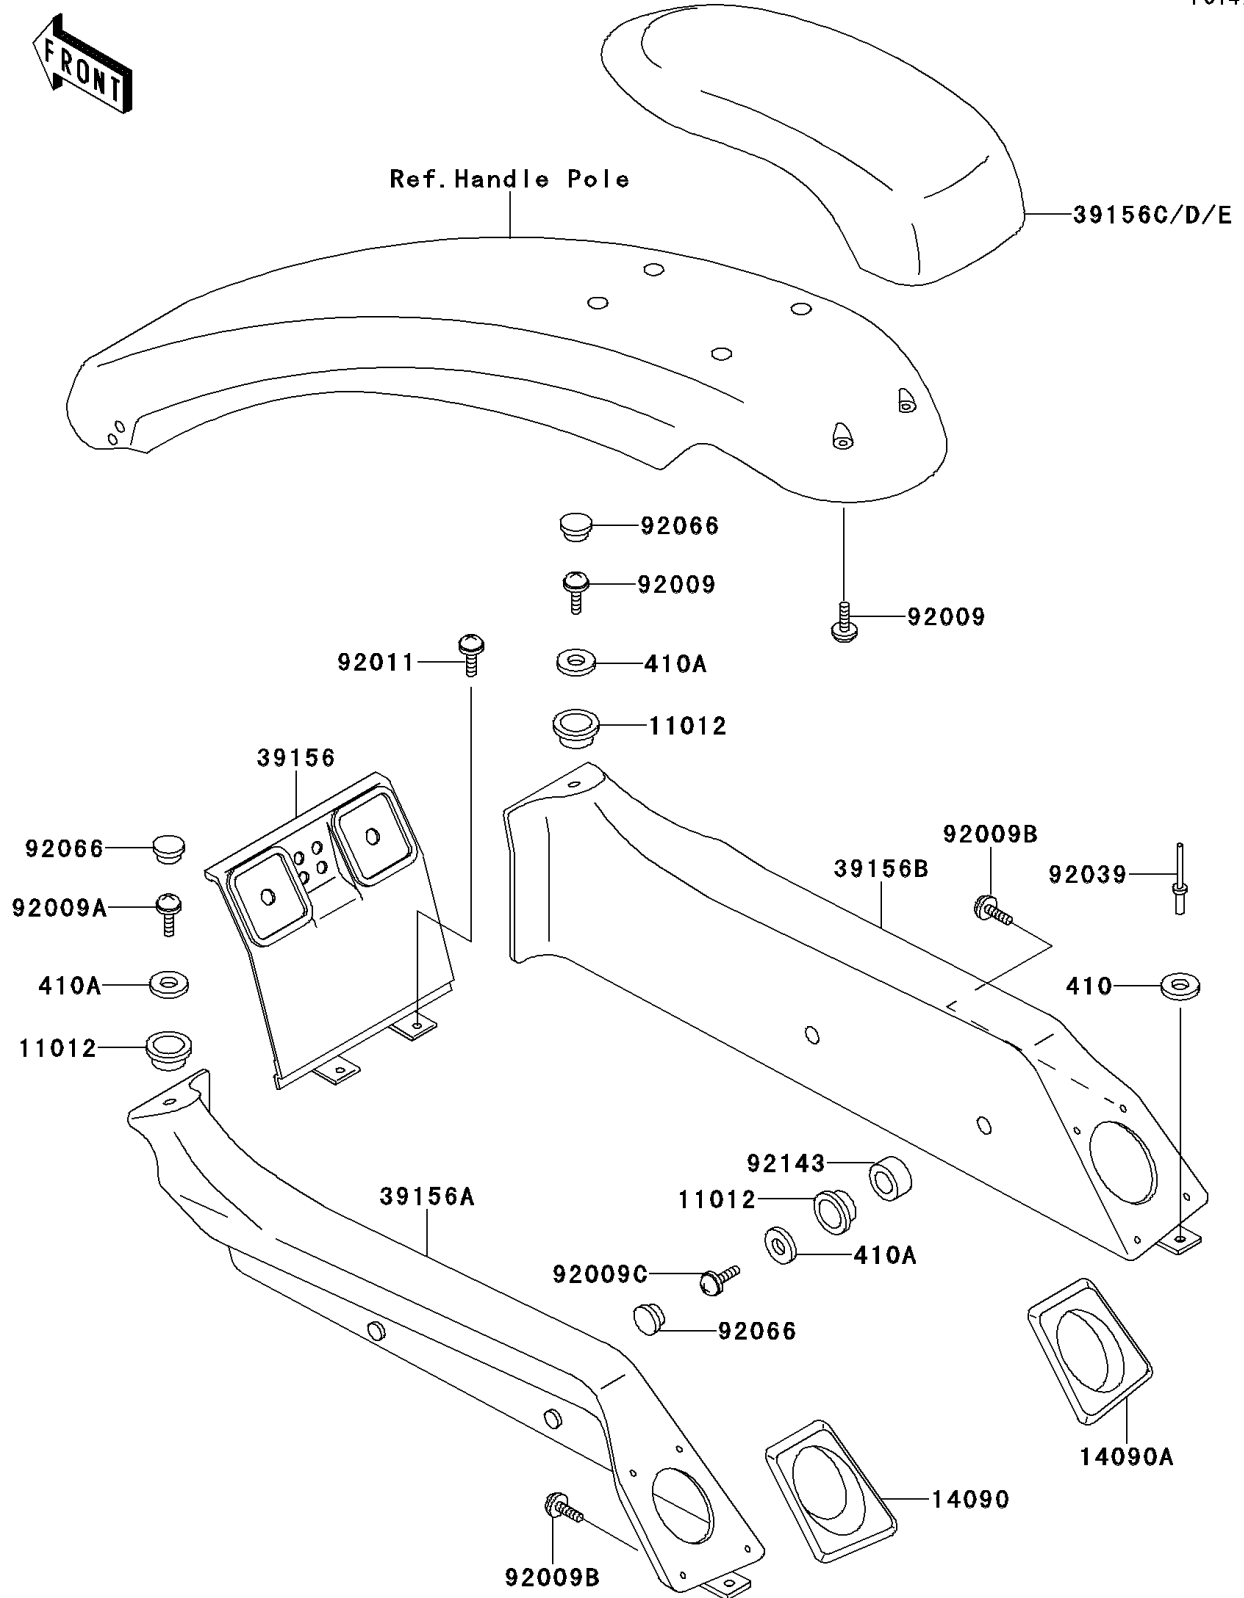

1995 JET SKI® 750 SXi PARTS DIAGRAM

Pads

F3147

1995 JET SKI® 750 SXi PARTS LIST

Pads

ITEM NAME	PART NUMBER	QUANTITY
W-PLAIN-S,5MM (Ref # 410)	410S0500	1
WASHER-PLAIN-SMALL,6MM (Ref # 410A)	410S0600	1
CAP,VIOLET (Ref # 11012)	11012-3760-RE	1
COVER,DECK PAD,LH,VIOLET (Ref # 14090)	14090-3716-RE	1
COVER,DECK PAD,RH,VIOLET (Ref # 14090A)	14090-3717-RE	1
PAD,DECK,CNT,VIOLET (Ref # 39156)	39156-3752-PJ	1
PAD,DECK,LH,J.S.VIOLET (Ref # 39156A)	39156-3761-PJ	1
PAD,DECK,RH,J.S.VIOLET (Ref # 39156B)	39156-3762-PJ	1
PAD,HANDLE POLE,UPP,VIOLET (Ref # 39156C)	39156-3765-PJ	1
SCREW,TAPPING,5X20 (Ref # 92009)	92009-3716	1
SCREW,TAPPING,5X30 (Ref # 92009A)	92009-3794	1
SCREW,TAPPING,3X10 (Ref # 92009B)	92009-3802	1
SCREW,TAPPING,5X25 (Ref # 92009C)	92009-3803	1
SCREW,TAPPING (Ref # 92011)	92011-561	1
RIVET (Ref # 92039)	92039-3747	1
PLUG,VIOLET (Ref # 92066)	92066-3738-RE	1
COLLAR,6X10X5 (Ref # 92143)	92143-3737	1