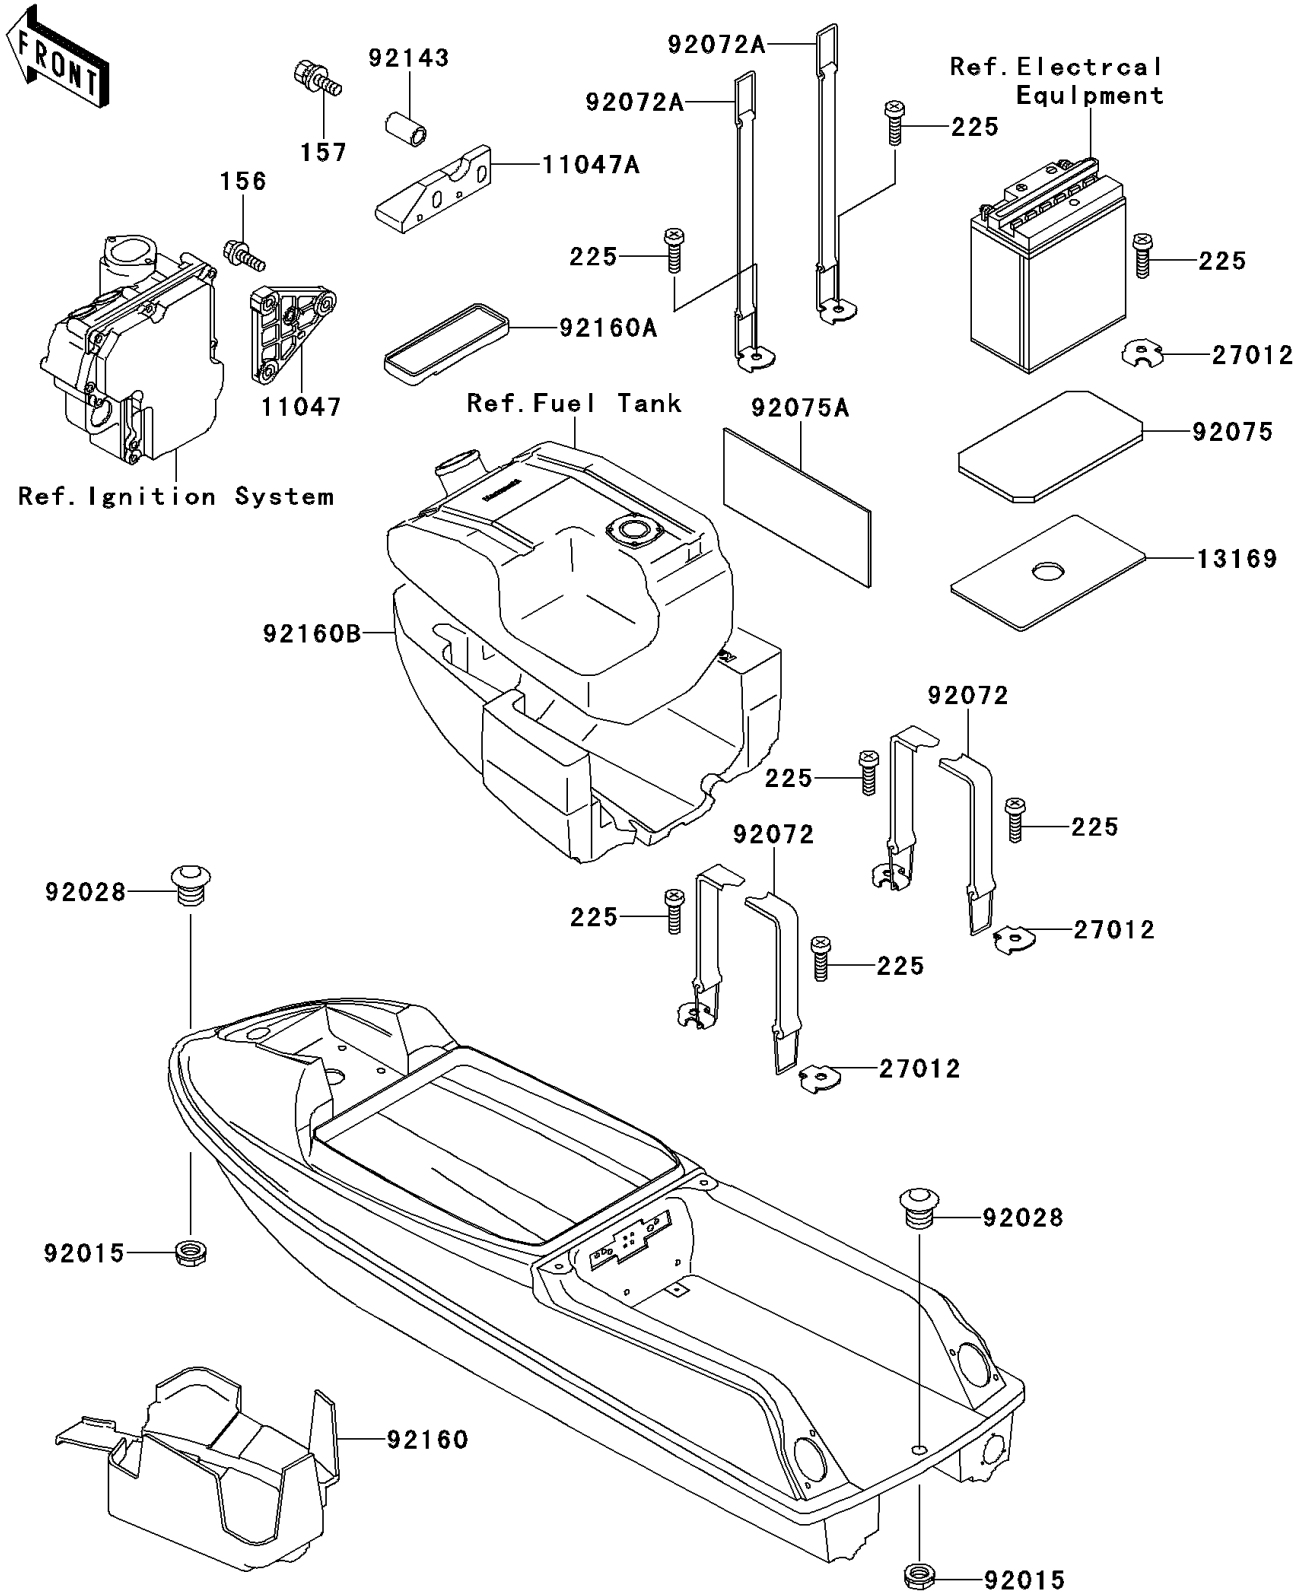

1995 JET SKI® 750 SXi PARTS DIAGRAM

Hull Fittings

F3143

1995 JET SKI® 750 SXi PARTS LIST

Hull Fittings

ITEM NAME	PART NUMBER	QUANTITY
BOLT-WP,6X25 (Ref # 156)	156R0625	1
BOLT-WSP,6X25 (Ref # 157)	157R0625	1
SCREW-PAN-WSP-CROS,6X12 (Ref # 225)	225R0612	1
BRACKET (Ref # 11047)	11047-3752	1
BRACKET (Ref # 11047A)	11047-3753	1
PLATE,BATTERY (Ref # 13169)	13169-3014	1
HOOK (Ref # 27012)	27012-3758	1
NUT,26MM (Ref # 92015)	92015-3840	1
BUSHING (Ref # 92028)	92028-3734	1
BAND,FUEL TANK (Ref # 92072)	92072-3763	1
BAND,BATTERY (Ref # 92072A)	92072-3789	1
DAMPER,BATTERY (Ref # 92075)	92075-509	1
DAMPER,MUFFLER (Ref # 92075A)	92075-522	1
COLLAR,6X8.5X14.7 (Ref # 92143)	92143-3728	1
DAMPER,WATER MUFFLER (Ref # 92160)	92160-3770	1
DAMPER (Ref # 92160A)	92160-3777	1
DAMPER,FUEL TANK (Ref # 92160B)	92160-3798	1