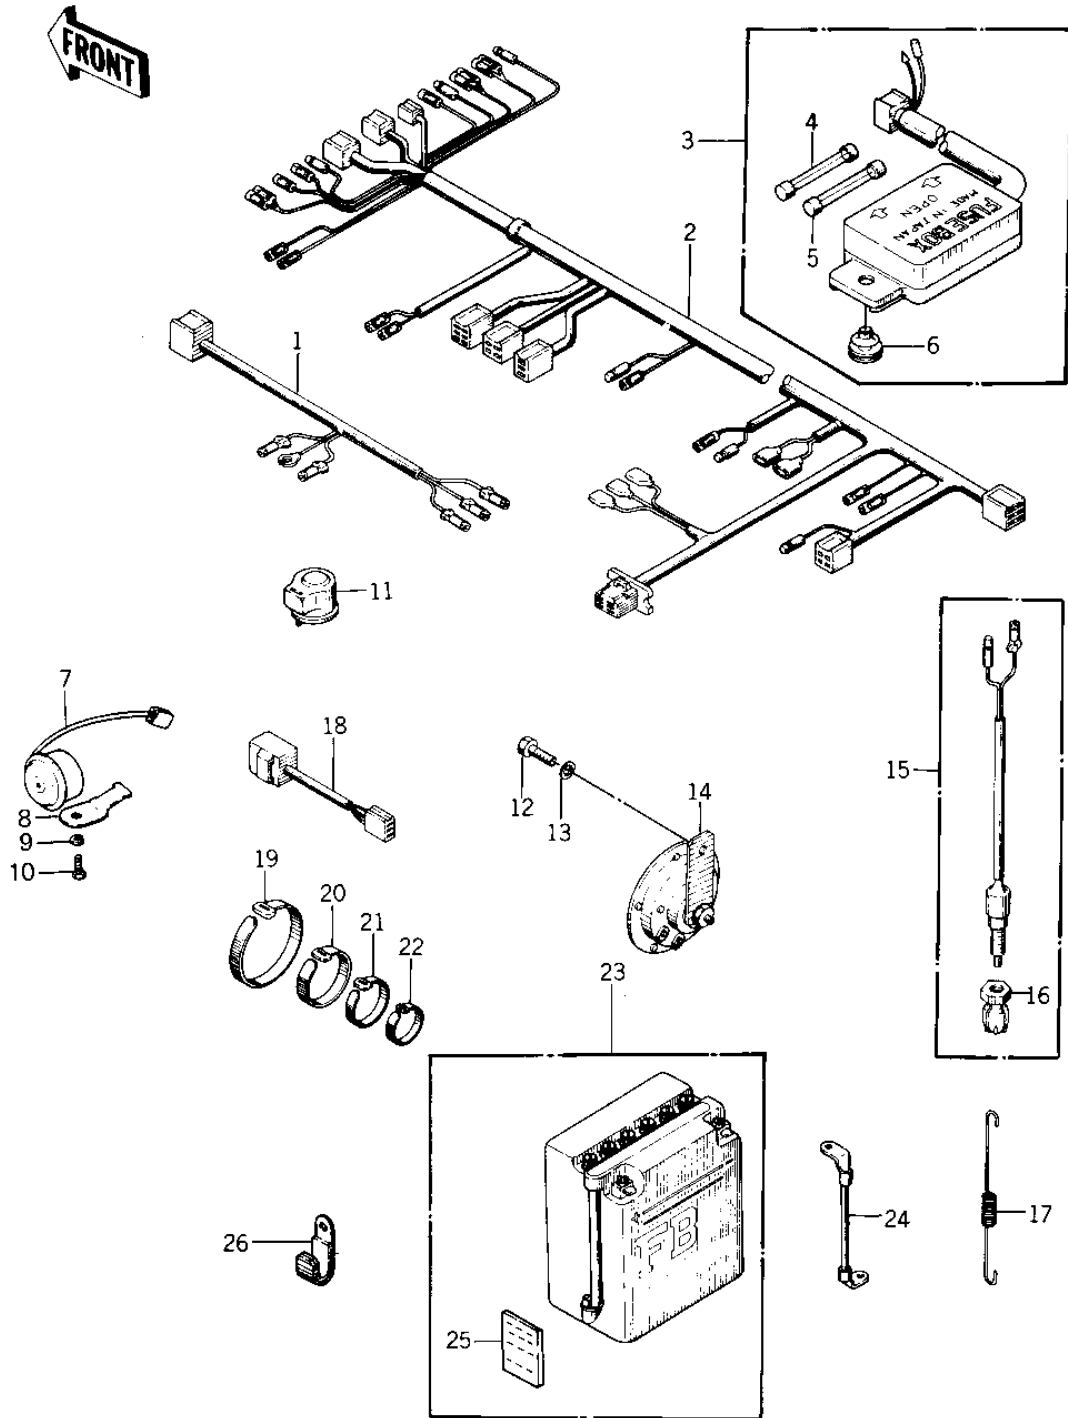

1976 KZ400 Standard PARTS DIAGRAM

CHASSIS ELECTRICAL EQUIPMENT ('76-'77)

1976 KZ400 Standard PARTS LIST

CHASSIS ELECTRICAL EQUIPMENT ('76-'77)

ITEM NAME	PART NUMBER	QUANTITY
WIRING HARNESS REAR (Ref # 1)	26002-049	1
WIRING HARNESS,MAIN (Ref # 2)	26001-136	1
FUSE ASSY (Ref # 3)	26004-035	1
FUSE-20A (Ref # 4)	26006-005	1
FUSE 10A (Ref # 5)	26006-003	1
DAMPER RUBBER,FUSE (Ref # 6)	92075-279	1
ALARM,TURN SIGNAL (Ref # 7)	27040-001	1
BRACKET,ALARM (Ref # 8)	27023-004	1
WASHER SPRING 6MM (Ref # 9)	461F0600	1
SCREW PAN HEAD 6X10 (Ref # 10)	220B0610	1
RELAY-TURN SIGNAL (Ref # 11)	27002-011	1
BOLT,8X20 (Ref # 12)	115G0820	1
WASHER SPRING 8MM (Ref # 13)	461F0800	1
HORN (Ref # 14)	27003-1006	1
SWITCH,BRAKE LIGHT (Ref # 15)	27010-025	1
NUT,BRAKE LAMP SWITCH (Ref # 16)	27037-001	1
SPRING,BRAKE LIGHT SW (Ref # 17)	27011-015	1
SWITCH,BK LIGHT IND (Ref # 18)	28019-002	1
BAND,LONG (Ref # 19)	92072-032	1
BAND,MIDDLE (Ref # 20)	92072-031	1
BAND,SHORT (Ref # 21)	92072-030	1
BAND,BREATHER WIRE (Ref # 22)	92072-067	1
YUA BAT 12N12A-4A-1 (Ref # 23)	26012-045	2
WIRE,LEAD (Ref # 24)	26010-044	1
UNAVAILABLE IN PRICE BOOK (Ref # 25)	56022-057	1
CLAMP,WIRING HARNESS (Ref # 26)	21126-008	1