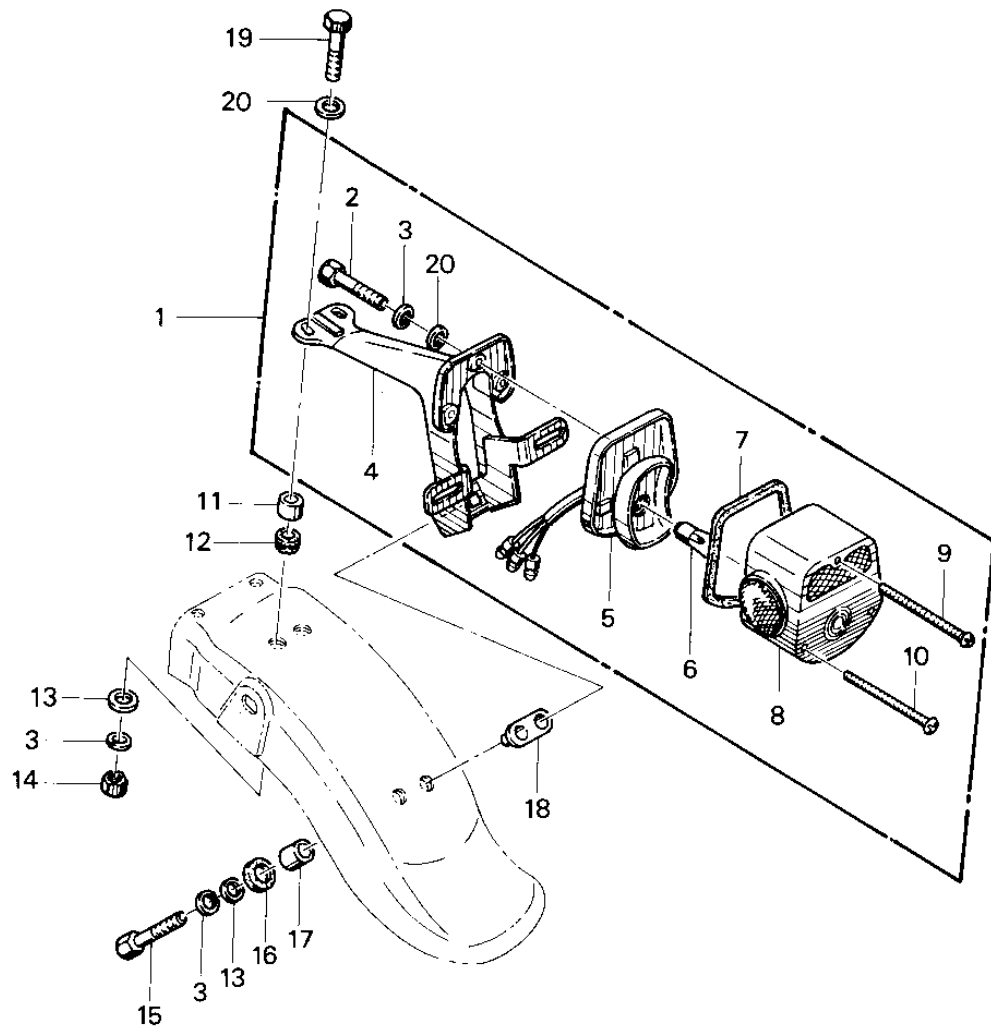

1976 KZ400 Standard PARTS DIAGRAM

TAILLIGHT ('76-'77 KZ400 - D3/D4)

R

1006

1976 KZ400 Standard PARTS LIST

TAILLIGHT ('76-'77 KZ400 - D3/D4)

ITEM NAME	PART NUMBER	QUANTITY
LIGHT ASSY TAIL BLACK (Ref # 1)	23024-059-10	1
BOLT-UPSET 6X14 (Ref # 2)	112B0614	1
WASHER SPRING 6MM (Ref # 3)	461F0600	1
BKT LICENSE PLT BLACK (Ref # 4)	23036-041-10	1
BODY-COMP-TAIL LAMP (Ref # 5)	23027-1019	2
BULB,12V 32/3CP (Ref # 6)	92069-059	1
GASKET,TAIL LAMP LENS (Ref # 7)	23028-019	1
LENS,TAIL LAMP (Ref # 8)	23026-028	1
SCREW (Ref # 9)	220R0455	2
SCREW PAN HEAD 4X50 (Ref # 10)	220E0450	1
COLLAR,6.8X10X8.5 (Ref # 11)	92027-129	1
DAMPER RUBBER (Ref # 12)	92075-076	1
WASHER 6.5X20X1.6T (Ref # 13)	92022-125	1
NUT 6MM (Ref # 14)	311B0600	1
BOLT-UPSET (Ref # 15)	112G0625	1
DAMPER RUBBER,RR FEND (Ref # 16)	92075-121	1
COLLAR,REAR FENDER (Ref # 17)	92027-162	1
DAMPER RUBBER,FENDER (Ref # 18)	92075-273	1
BOLT 6X22 (Ref # 19)	112B0622	1
WASHER PLAIN 6MM (Ref # 20)	411B0600	1