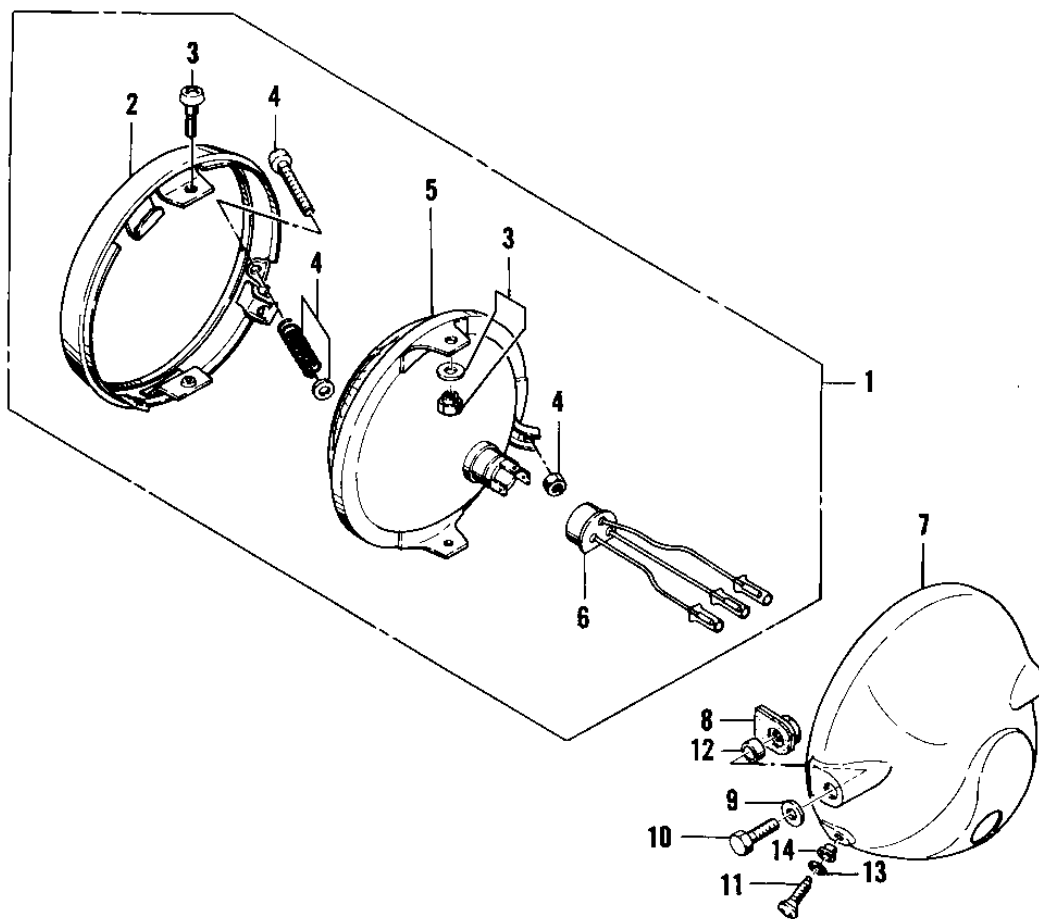

1976 KZ400 Standard PARTS DIAGRAM

HEADLIGHT ('76-'77 KZ400 - D3/D4)

1976 KZ400 Standard PARTS LIST

HEADLIGHT ('76-'77 KZ400 - D3/D4)

ITEM NAME	PART NUMBER	QUANTITY
LIGHT UNIT HEAD (Ref # 1)	23003-022	1
RIM HEAD LIGHT (Ref # 2)	23006-044	1
SCREW ASY LENS UNIT (Ref # 3)	23013-009	1
SCREW ASY FOCUS ADJST (Ref # 4)	23013-008	1
LENS UNIT HEAD LIGHT (Ref # 5)	23007-059	1
SOCKET ASSY,HEAD LAMP (Ref # 6)	23008-037	1
BODY,HEAD LIGHT,BLUE (Ref # 7)	23005-047-3P	1
BODY,HEAD LIGHT,COPP (Ref # 7)	23005-047-3Q	1
BODY,HEAD LIGHT,BLACK (Ref # 7)	23005-047-21	1
NUT 10MM (Ref # 8)	23020-021	1
WASHER PLAIN 10MM (Ref # 9)	411B1000	1
BOLT,HEX HEAD,10X25 (Ref # 10)	92007-045	1
SCREW-PAN HEAD,5MM (Ref # 11)	92011-024	1
COLLAR,HEAD LIGHT (Ref # 12)	92027-231	1
WASHER SPRING 5MM (Ref # 13)	461F0500	1
WASHER (Ref # 14)	23021-010	1