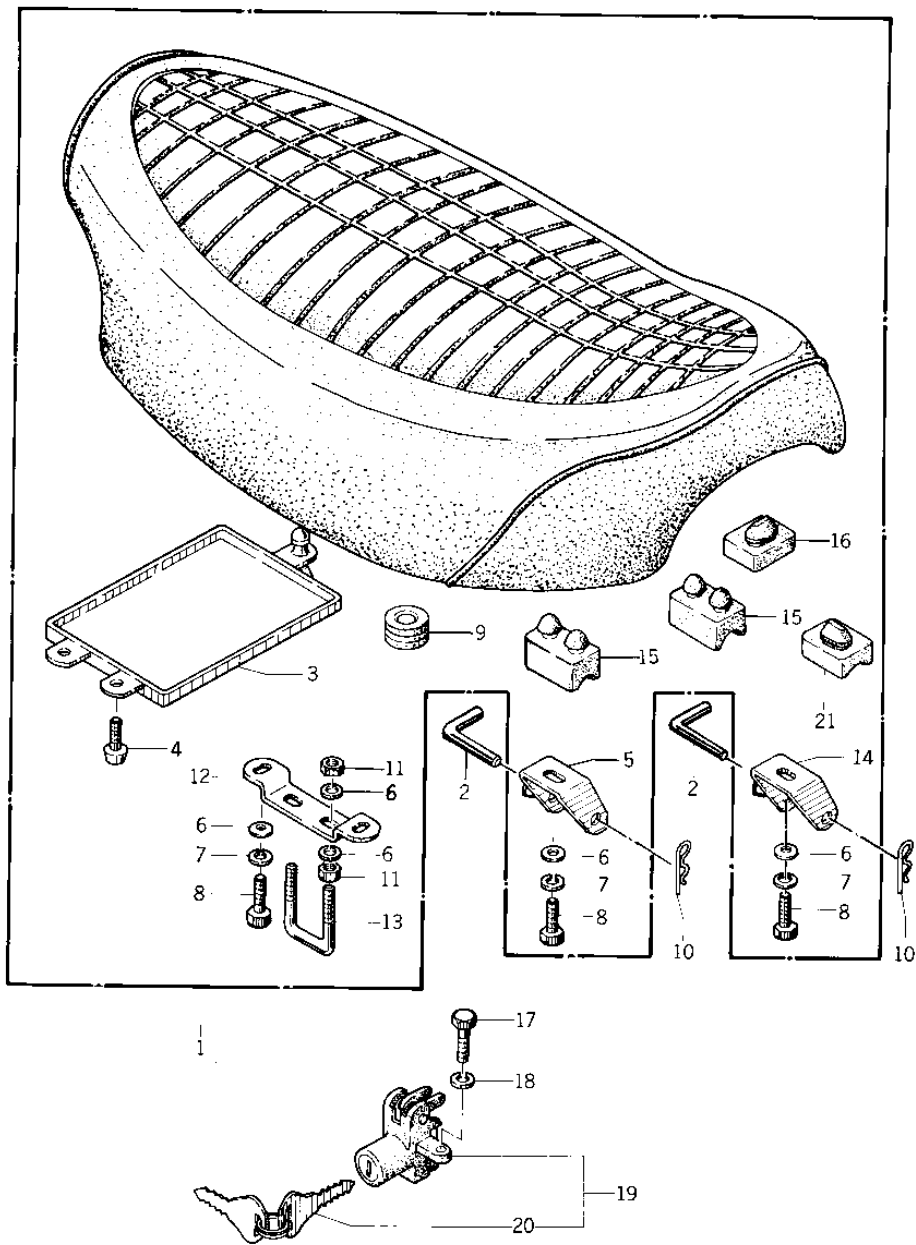

1976 KZ400 Standard PARTS DIAGRAM

SEAT ('76-'77 KZ400 - D3/D4)

1976 KZ400 Standard PARTS LIST

SEAT ('76-'77 KZ400 - D3/D4)

ITEM NAME	PART NUMBER	QUANTITY
SEAT ASSY,DUAL (Ref # 1)	53001-121	1
PIN,SEAT PIVOT (Ref # 2)	92043-1064	2
CASE (Ref # 3)	32099-011	1
SCREW PAN HEAD 5X10 (Ref # 4)	220B0510	1
HINGE,FRONT (Ref # 5)	53009-035	1
WASHER PLAIN 6MM (Ref # 6)	411B0600	1
WASHER SPRING 6MM (Ref # 7)	461F0600	2
BOLT-UPSET 6X14 (Ref # 8)	112B0614	1
GROMMET (Ref # 9)	92071-056	1
COTTER PIN (Ref # 10)	92041-003	1
NUT 6MM (Ref # 11)	311B0600	1
BRACKET, SEAT CATCH (Ref # 12)	53058-001	1
CATCH, SEAT (Ref # 13)	53056-002	1
HINGE,REAR (Ref # 14)	53009-036	1
DAMPER RUBBER,SEAT (Ref # 15)	92075-139	1
DAMPER RUBBER (Ref # 16)	92075-099	1
BOLT-UPSET,6X12 (Ref # 17)	112G0612	1
LOCK ASSY,SEAT (Ref # 19)	27030-002	1
DAMPER RUBBER-SEAT (Ref # 21)	92075-156	1