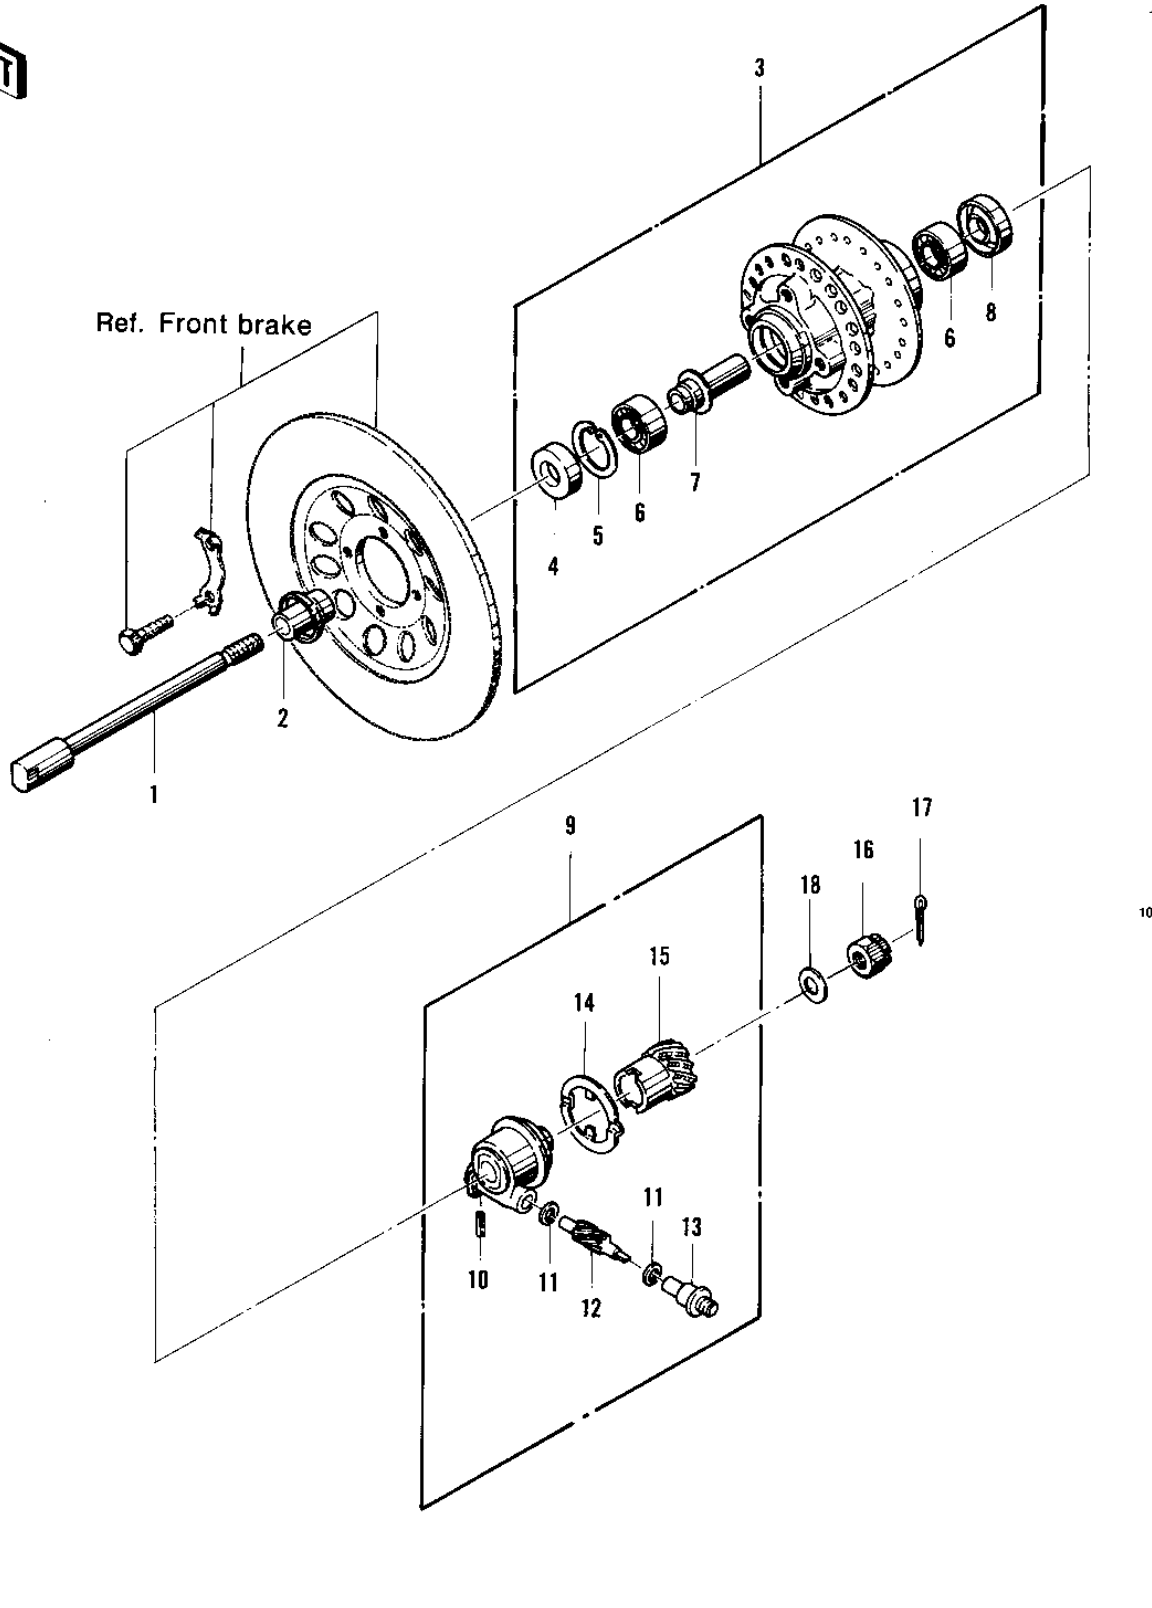

1976 KZ400 Standard PARTS DIAGRAM

FRONT HUB ('76-'77 KZ400 - D3/D4)

1976 KZ400 Standard PARTS LIST

FRONT HUB ('76 -'77 KZ400 - D3/D4)

ITEM NAME	PART NUMBER	QUANTITY
AXLE,FRONT (Ref # 1)	41068-045	1
COLLAR,FRONT AXLE (Ref # 2)	41069-028	1
DRUM-ASSY,FR BRK,BUFF (Ref # 3)	41034-038-80	1
OIL SEAL,WTC22427 (Ref # 4)	92052-011	1
CIRCLIP,42MM (Ref # 5)	92033-1041	2
BEARING BALL #6302 (Ref # 6)	601B6302	1
COLLAR,FR HUB BEARING (Ref # 7)	41039-026	1
OIL SEAL,WTC40528 (Ref # 8)	92052-012	1
GEAR BOX ASSY (Ref # 9)	41078-006	1
PIN,SPRING (Ref # 10)	41082-001	1
WASHER THRST SPD PINI (Ref # 11)	41063-001	1
PINION,SPEEDOMETER (Ref # 12)	41060-016	1
BUSH,SPEEDMETER CABLE (Ref # 13)	41062-005	1
DRIVE,SPEED,GEAR (Ref # 14)	41064-012	1
GEAR,SPEEDOMETER (Ref # 15)	41059-025	1
NUT,14MM (Ref # 16)	42045-020	1
PIN COTTER 3.0X25 (Ref # 17)	550D3025	1
WASHER PLAIN 14MM (Ref # 18)	410B1400	1