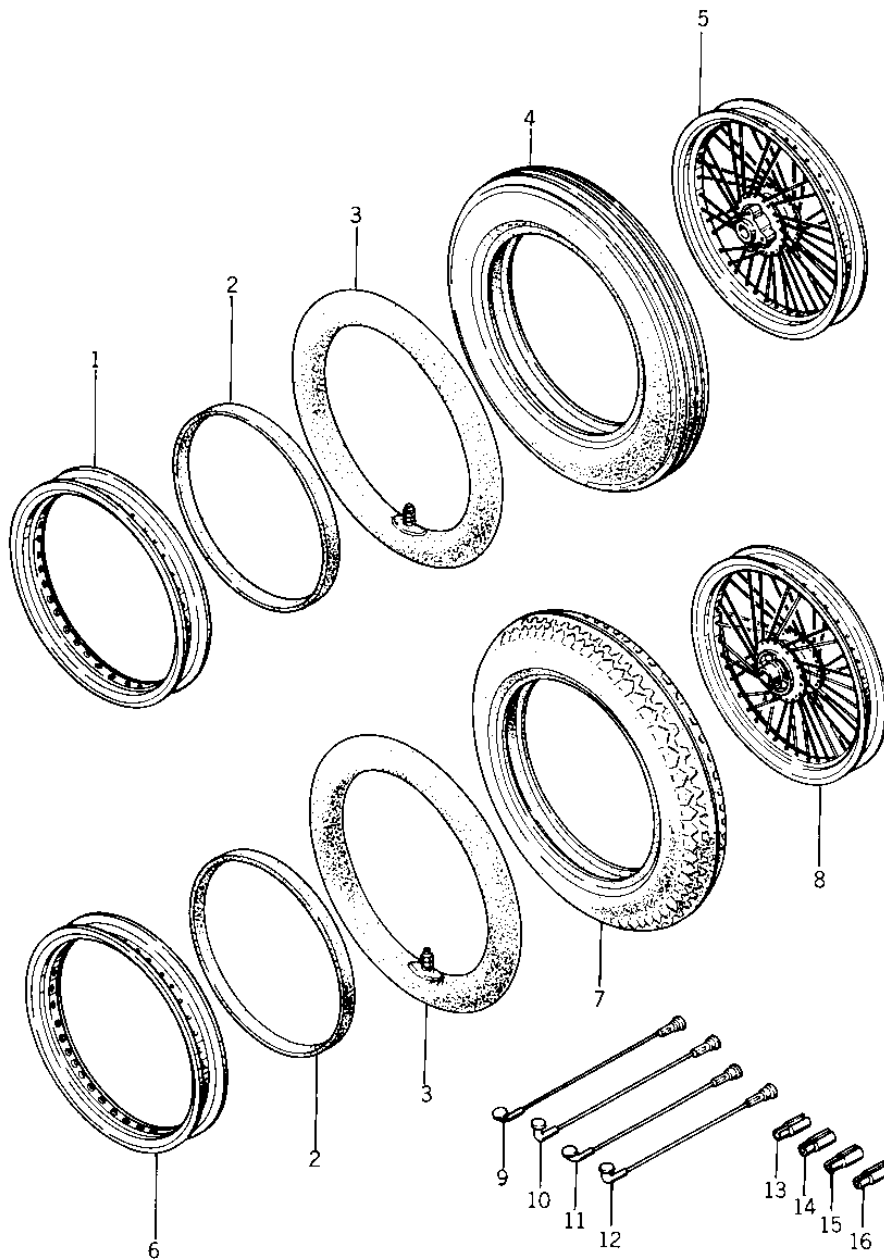

1976 KZ400 Standard PARTS DIAGRAM

WHEELS/TIRES ('76-'77 KZ400 - D3/D4)

F

1018

1976 KZ400 Standard PARTS LIST

WHEELS/TIRES ('76-'77 KZ400 - D3/D4)

ITEM NAME	PART NUMBER	QUANTITY
RIM,1.85BX18 (Ref # 1)	41025-075	1
BAND,RIM,4.00/5.10-18 (Ref # 2)	41023-1006	2
TUBE 300/325/360-18 (Ref # 3)	41022-028	1
UNAVAILABLE IN PRICE BOOK (Ref # 4)	41021-059	1
WHEEL ASSY,FRONT (Ref # 5)	41074-045	1
RIM,1.85BX18W (Ref # 6)	41025-053	1
UNAVAILABLE IN PRICE BOOK (Ref # 7)	41021-060	1
WHEEL ASSY,REAR (Ref # 8)	42048-031	1
SPOKE-ASY,FR INNER (Ref # 9)	41027-054	1
SPOKE-ASY,FR OUTER (Ref # 10)	41028-054	1
SPOKE-ASY,RR INNER (Ref # 11)	41027-046	1
SPOKE-ASY,RR OUTER (Ref # 12)	41028-045	1
WEIGHT,BALANCE,10G (Ref # 13)	41075-1007	2
WEIGHT,BALANCE,20G (Ref # 14)	41075-1008	2
WEIGHT,BALANCE,30G (Ref # 15)	41075-1009	2
WEIGHT,BALANCE,5G (Ref # 16)	41075-1010	2