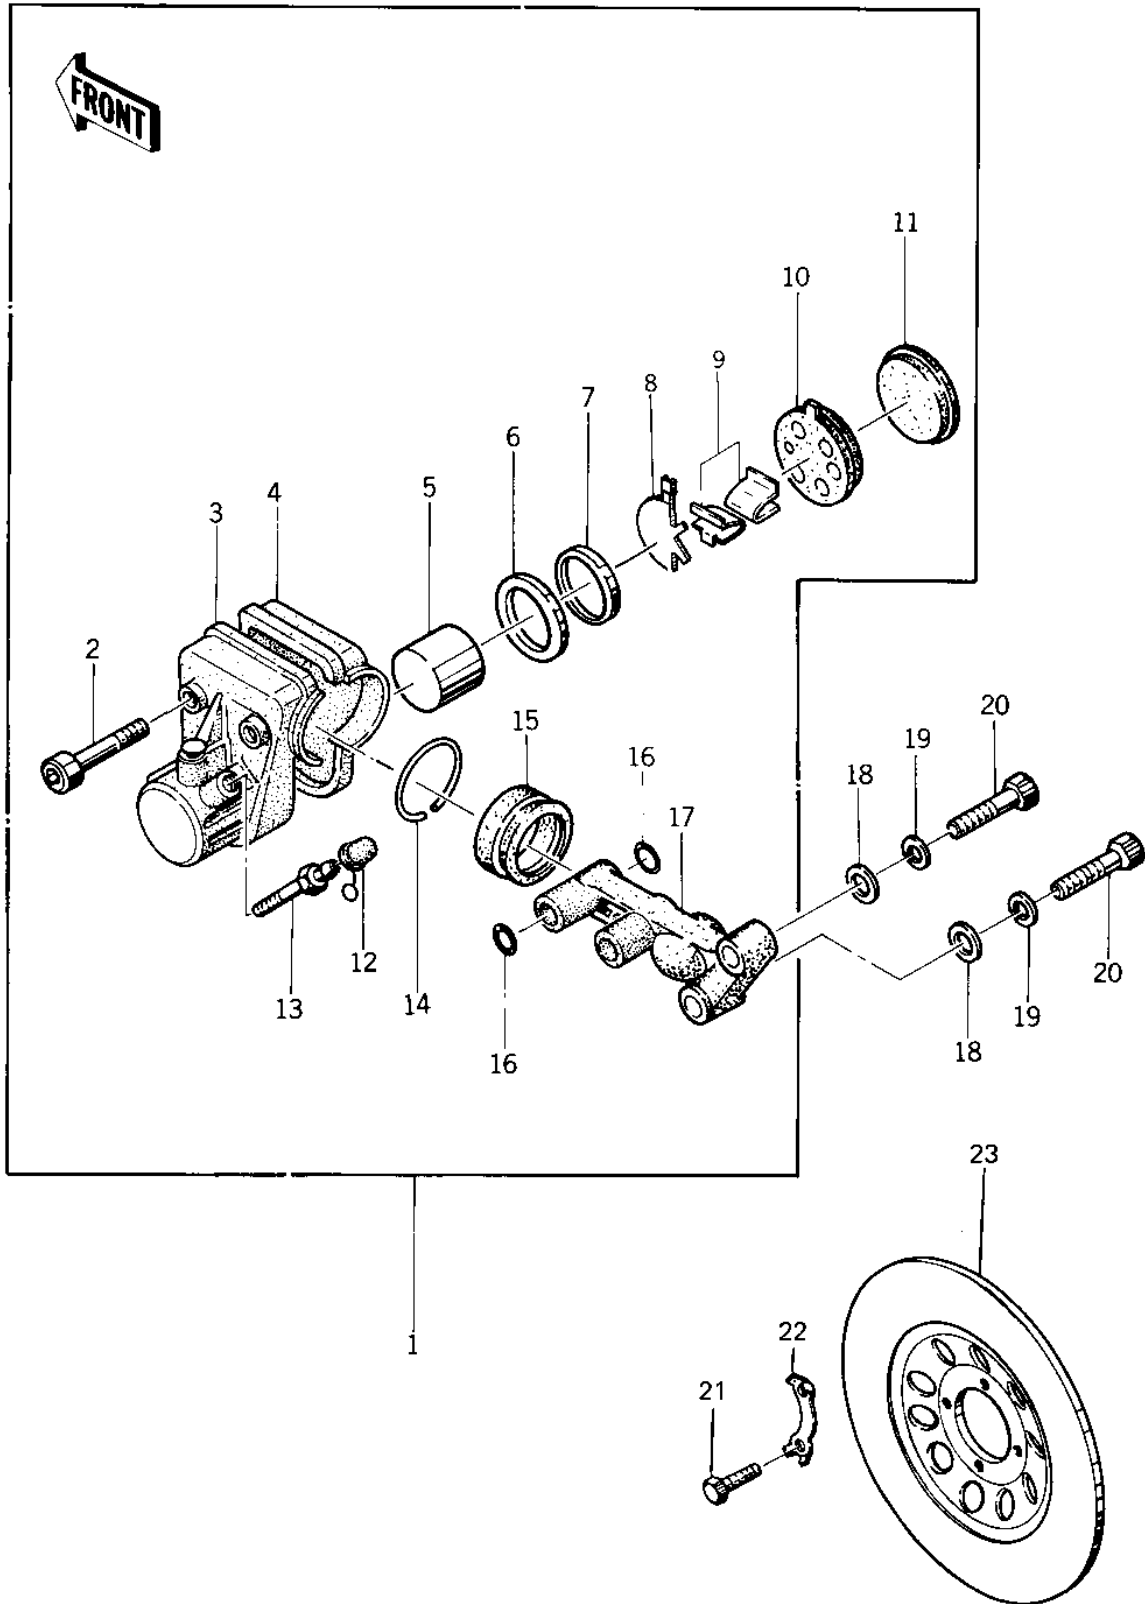

1976 KZ400 Standard PARTS DIAGRAM

FRONT BRAKE ('76-'77 KZ400 - D3/D4)

1976 KZ400 Standard PARTS LIST

FRONT BRAKE ('76-'77 KZ400 - D3/D4)

ITEM NAME	PART NUMBER	QUANTITY
CALLIPER ASSY (Ref # 1)	43041-016	1
.SHAFT (Ref # 2)	43045-005	1
.CALLIPER,A (Ref # 3)	43042-007	1
.CALLIPER,B (Ref # 4)	43043-005	1
.PISTON,CALIPER (Ref # 5)	43048-005	1
.RING,PISTON SEAL (Ref # 6)	43049-004	1
.SEAL (Ref # 7)	43083-002	1
.SHIM (Ref # 8)	43076-003	1
.CLIP,PAD (Ref # 9)	43084-002	1
.PAD A (Ref # 10)	43050-004	1
.PAD B (Ref # 11)	43051-003	1
.CAP,BREEDER (Ref # 12)	43057-004	1
.BREEDER (Ref # 13)	43056-004	1
.RING,DUST SEAL (Ref # 14)	43058-003	1
.DUST SEAL (Ref # 15)	43052-004	1
."O" RING (Ref # 16)	43053-004	1
.HOLDER,CALLIPER (Ref # 17)	43044-010	1
WASHER PLAIN 10MM (Ref # 18)	410B1000	1
WASHER SPRING 10MM (Ref # 19)	461F1000	1
BOLT,HEX HEAD,10X57 (Ref # 20)	92007-044	1
BOLT, HEX HEAD, 8X25 (Ref # 21)	92001-141	1
WASHER-LOCK (Ref # 22)	92088-016	1
DISC PLATE,FRONT BRK (Ref # 23)	41080-004	1