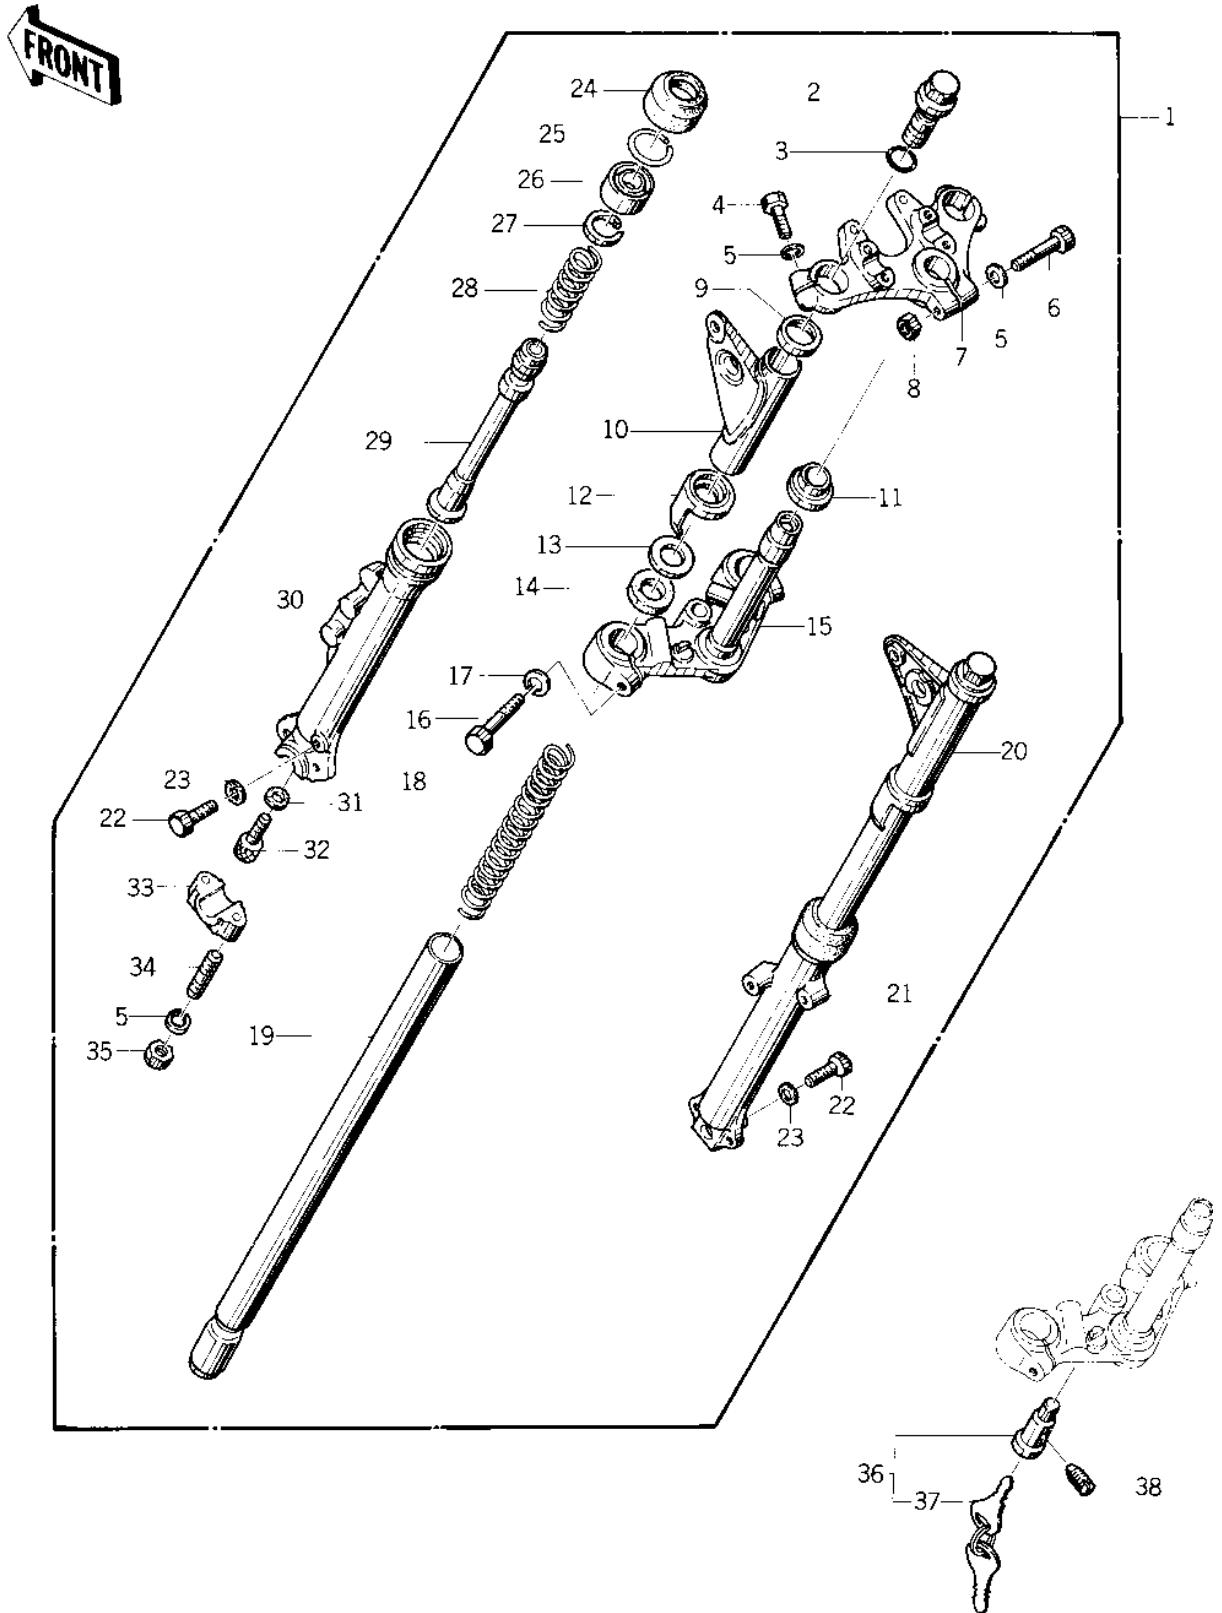

1976 KZ400 Standard PARTS DIAGRAM

FRONT FORK ('76-'77 KZ400 - D3/D4)

1976 KZ400 Standard PARTS LIST

FRONT FORK ('76-'77 KZ400 - D3/D4)

ITEM NAME	PART NUMBER	QUANTITY
FORK-FRONT (Ref # 1)	44001-181	1
BOLT, FORK TOP (Ref # 2)	44032-012	1
"O" RING,FORK TOP BLT (Ref # 3)	44046-023	1
BOLT-HEX HEAD.8M/M (Ref # 4)	44041-045	1
WASHER SPRING 8MM (Ref # 5)	461F0800	1
BOLT FORK FIT 10MM (Ref # 6)	44041-026	1
HEAD,STEERING STEM (Ref # 7)	44039-080	1
NUT,LOCK,8MM (Ref # 8)	92015-1124	1
CAP,FORK COVER (Ref # 9)	44064-026	1
COVER,L.H FORK (Ref # 10)	44033-080	1
CONE STRNG STEM BERNG (Ref # 11)	92047-006	1
CAP, FORK COVER (Ref # 12)	44064-021	1
WASHER,FORK COVER (Ref # 13)	92022-297	1
DAMPER RUBBER,FK COV (Ref # 14)	92075-240	1
STEM, STEERING (Ref # 15)	44037-077	1
BOLT, HEX HEAD,10X30 (Ref # 16)	44041-079	1
WASHER SPRING 10MM (Ref # 17)	461F1000	1
SPRING, FORK (Ref # 18)	44026-061	1
TUBE,FORK INNER (Ref # 19)	44013-049	1
COVER,R.H FORK (Ref # 20)	44034-080	1
TUBE,RH,FORK OUTER (Ref # 21)	44006-056	1
BOLT HEX HEAD 6X8 (Ref # 22)	110B0608	1
GASKET,DRAIN PLUG (Ref # 23)	44045-047	1
DUST SHIELD,FORK (Ref # 24)	92093-1063	1
RING,OIL SEAL STOPER (Ref # 25)	44043-057	1
OIL SEAL,FORK (Ref # 26)	92049-1077	1
RING, PISTON (Ref # 27)	44025-003	1
SPRING,FORK CYLINDER (Ref # 28)	44026-054	1
CYLINDER-FORK (Ref # 29)	44022-035	1

1976 KZ400 Standard PARTS LIST

FRONT FORK ('76-'77 KZ400 - D3/D4)

ITEM NAME	PART NUMBER	QUANTITY
TUBE,LH,FORK OUTER (Ref # 30)	44005-058	1
GASKET,FORK CYL BOLT (Ref # 31)	44045-051	1
BOLT,FORK CYLINDER (Ref # 32)	44041-078	1
HOLDER, FRONT AXLE (Ref # 33)	44063-010	1
STUD 8X50 (Ref # 34)	172G0850	1
NUT 8MM (Ref # 35)	312B0800	1
NUT,LOCK,8MM (Ref # 35)	92017-013	1
LOCK ASSY,STEERING (Ref # 36)	27016-043	1
SCREW,SEAT LOCK (Ref # 38)	92014-016	1