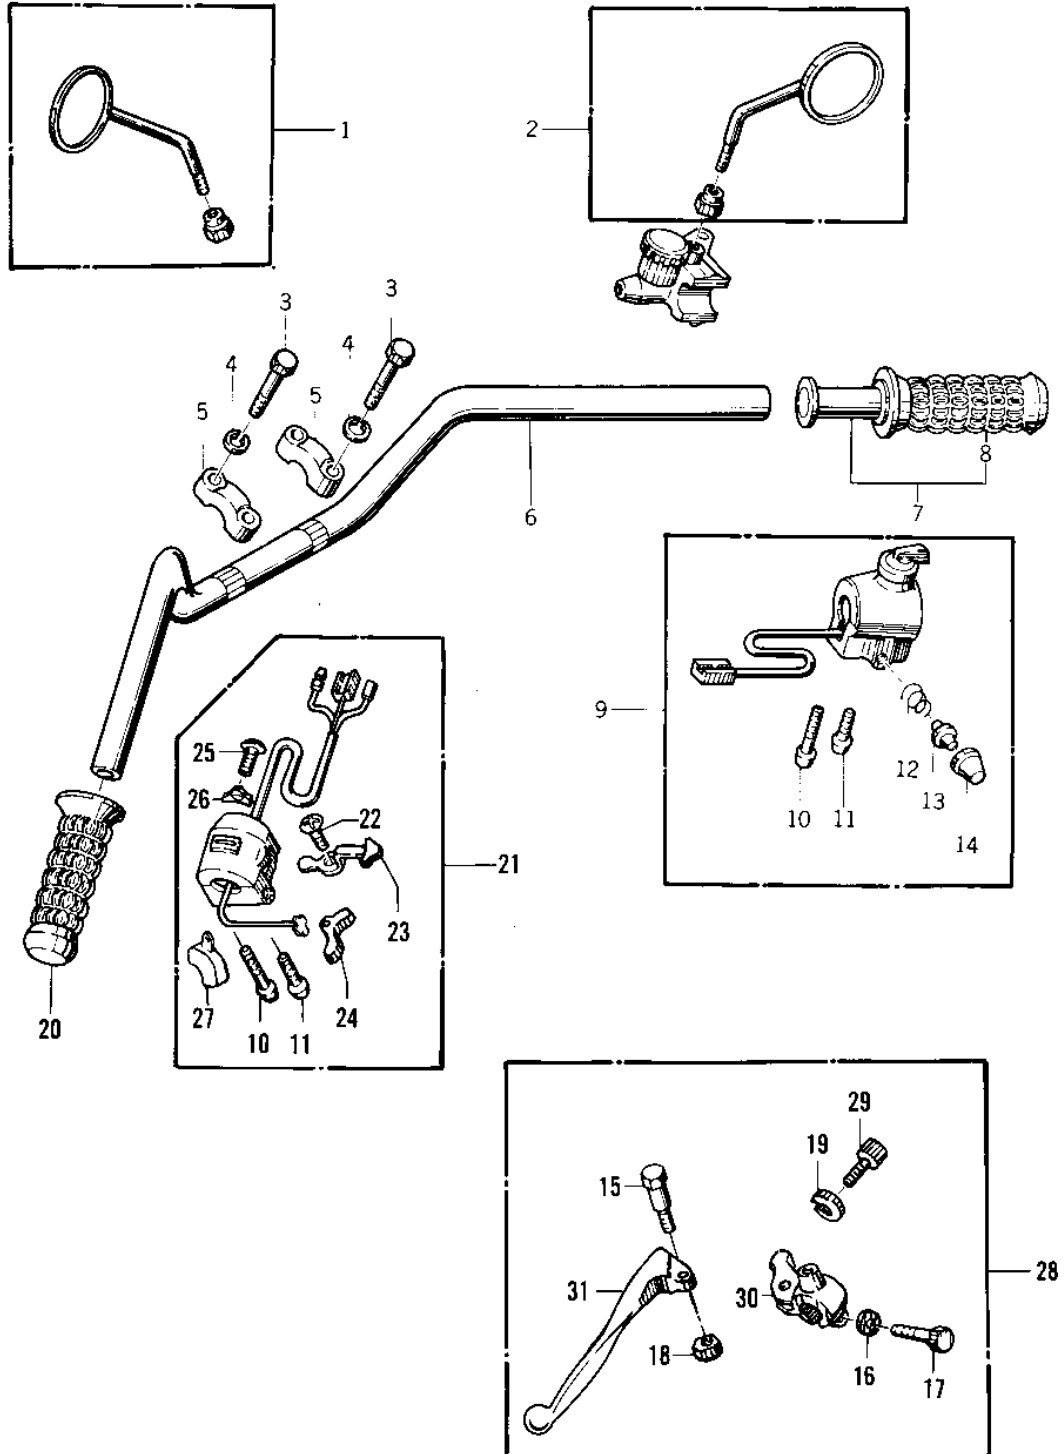

1976 KZ400 Standard PARTS DIAGRAM

HANDLEBAR ('76-'77 KZ400 - D3/D4)

1976 KZ400 Standard PARTS LIST

HANDLEBAR ('76-'77 KZ400 - D3/D4)

ITEM NAME	PART NUMBER	QUANTITY
REAR VIEW MIRROR,L.H (Ref # 1)	56003-019	2
REAR VIEW MIRROR,R.H (Ref # 2)	56002-029	2
BOLT 8X38 (Ref # 3)	92001-1405	1
WASHER SPRING 8MM (Ref # 4)	461F0800	1
HOLDER-HANDLEBAR (Ref # 5)	46012-008	1
HANDLEBAR (Ref # 6)	46003-034	1
GRIP ASSY,THROTTLE (Ref # 7)	46019-038	1
RUBBER,R.H GRIP (Ref # 8)	46061-018	1
HOUSING ASSY,R.H (Ref # 9)	46091-1039	2
SCREW-PAN-CROS (Ref # 10)	220B0535	1
SCREW PAN HEAD 5X30 (Ref # 11)	220B0530	1
SWITCH ASSY,HORN BUTN (Ref # 12)	27010-1009	3
BOLT,HEX HEAD (Ref # 15)	92007-047	1
WASHER PLAIN 6MM (Ref # 16)	411B0600	1
BOLT 6X22 (Ref # 17)	112B0622	1
BOLT, HEX HEAD 6X22 (Ref # 17)	110N0622	1
NUT (Ref # 18)	92019-008	1
NUT-LOCK,5MM (Ref # 18)	92019-014	1
NUT,CABLE ADJUST NUT (Ref # 19)	46056-007	1
RUBBER,L.H GRIP (Ref # 20)	46075-028	1
HOUSING ASSY,CONT,L.H (Ref # 21)	46091-1079	1
SCREW CNTSNK HD 3X8 (Ref # 22)	221B0308A	1
KNOB,LIGHTING SW L.H (Ref # 23)	46043-005	1
BUTTON, HORN PUSH (Ref # 24)	46028-006	1
L.H GRIP SWITCH KIT (Ref # 25-27)	99990-530	1
.SCREW PAN HEAD 3X5 (Ref # 25)	220B0305A	1
.KNOB,LIGHTING SW L.H (Ref # 26)	46044-013	1
.SWITCH,L.H (Ref # 27)	46089-014	1
LEVER ASSY,CLUTCH (Ref # 28)	46076-052	1

1976 KZ400 Standard PARTS LIST

HANDLEBAR ('76 -'77 KZ400 - D3/D4)

ITEM NAME	PART NUMBER	QUANTITY
SCREW CABLE ADJUST (Ref # 29)	46055-003	1
SCREW,CABLE ADJUSTER (Ref # 29)	92009-1022	1
HOLDER,CLUTCH LEVER (Ref # 30)	46094-017	1
LEVER,CLUTCH (Ref # 31)	46092-023	1