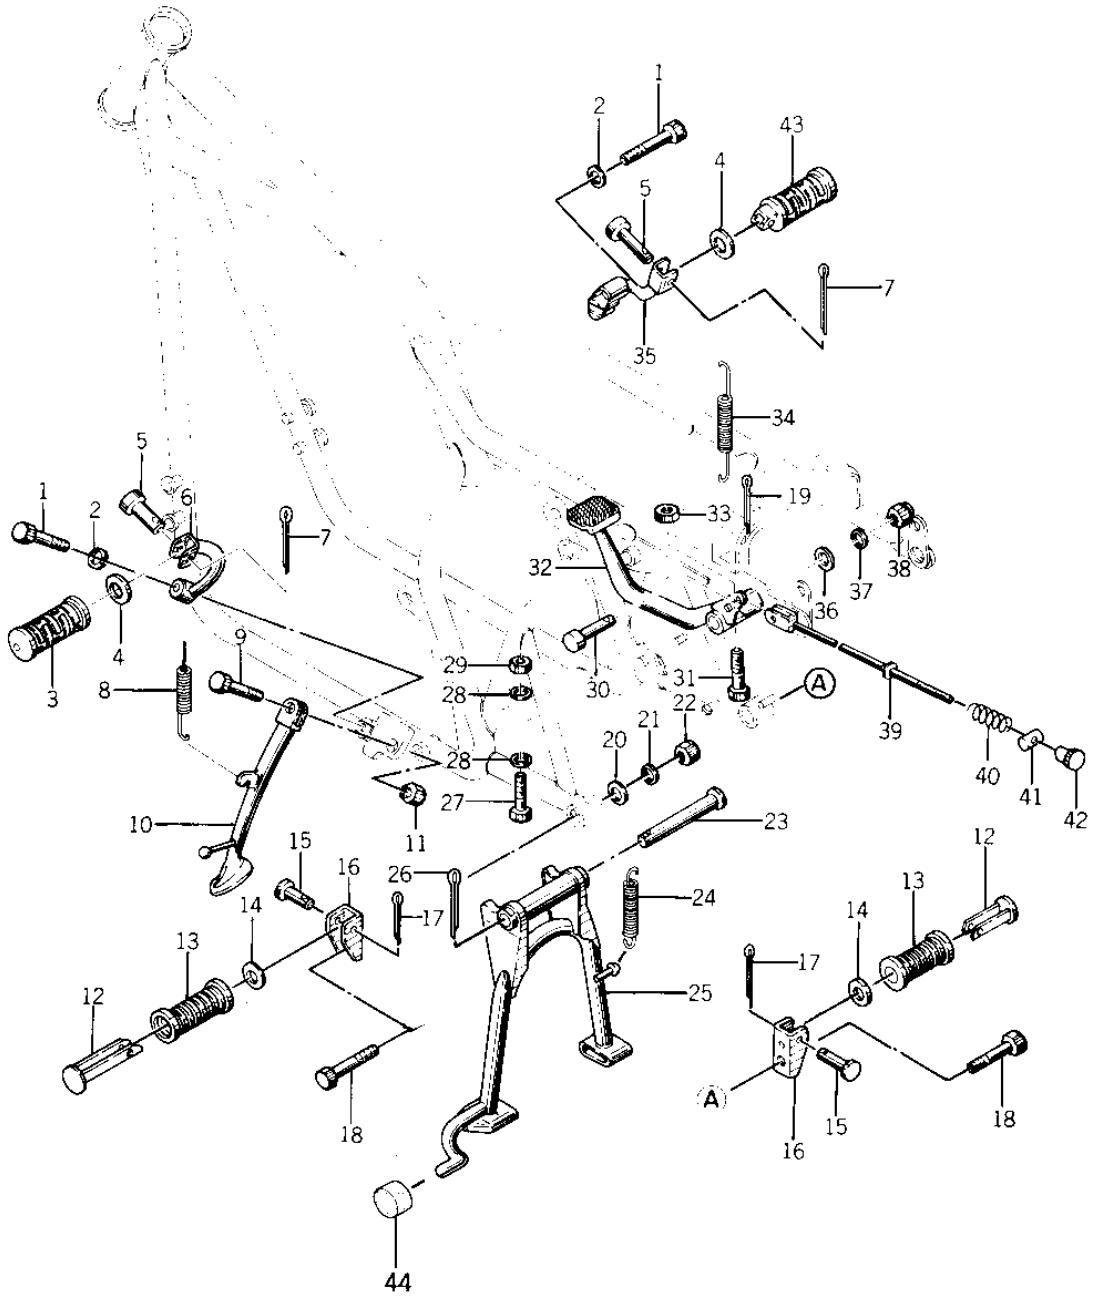

## 1976 KZ400 Standard PARTS DIAGRAM

FOOTRESTS/STANDS/BRAKE PEDAL ('76-'77)

## 1976 KZ400 Standard PARTS LIST

FOOTRESTS/STANDS/BRAKE PEDAL ('76-'77)

ITEM NAME	PART NUMBER	QUANTITY
BOLT-HEX HEAD,12X36 (Ref # 1)	113B1236A	1
WASHER SPRING 12MM (Ref # 2)	461F1200	1
BAR-FOOTREST,L.H (Ref # 3)	34028-011	1
WASHER,PLAIN (Ref # 4)	92022-250	1
PIN-FOOTREST BAR FIT (Ref # 5)	92043-080	1
BRACKET,FOOTREST,L.H (Ref # 6)	34003-053	1
PIN COTTER 2.5X16 (Ref # 7)	550D2516	2
SPRING,SIDE STAND (Ref # 8)	34025-007	1
BOLT, SIDE STAND FIT (Ref # 9)	92003-157	1
STAND-SIDE (Ref # 10)	34024-048	1
NUT 10MM (Ref # 11)	315B1000	1
BAR-RR FOOTREST (OPT) (Ref # 12)	34028-009	2
RUBBER,REAR FOOTREST (Ref # 13)	92076-024	1
WASHER-PLAIN (OPT) (Ref # 14)	92022-199	1
PIN (Ref # 15)	92043-1464	1
BRACKET,STEP (Ref # 16)	32054-1021	1
PIN,COTTER,2.0X12 (Ref # 17)	550D2012	1
BOLT,HEX HEAD,10X50 (Ref # 18)	92001-1254	1
WASHER PLAIN 10MM (Ref # 20)	410B1000	1
WASHER SPRING 10MM (Ref # 21)	461F1000	1
NUT,10MM (Ref # 22)	314B1000	2
SHAFT,MAIN STAND (Ref # 23)	34019-015	1
SPRING,MAIN STAND (Ref # 24)	34023-016	2
STAND-MAIN (Ref # 25)	34011-053	3
PIN COTTER 3.0X30 (Ref # 26)	550D3030	1
BOLT 6X35 (Ref # 27)	110R0635	2
WASHER PLAIN 6MM (Ref # 28)	410B0600	1
NUT (Ref # 29)	92019-008	1
PIN,BRAKE ROD FITTING (Ref # 30)	92043-090	1

## 1976 KZ400 Standard PARTS LIST

FOOTRESTS/STANDS/BRAKE PEDAL ('76-'77)

ITEM NAME	PART NUMBER	QUANTITY
BOLT-UPSET (Ref # 31)	112G0625	1
PEDAL,BRAKE (Ref # 32)	43001-064	1
NUT 6MM (Ref # 33)	311B0600	1
SPRING,BRAKE PEDAL (Ref # 34)	43005-029	1
BRACKET,FOOTREST,R.H (Ref # 35)	34003-054	1
WASHER,8.5X20X1.6 (Ref # 36)	92022-1561	1
WASHER SPRING 8MM (Ref # 37)	461F0800	1
NUT,CAP AND LOCK,8MM (Ref # 38)	92019-013	1
ROD,BRAKE (Ref # 39)	43011-026	1
SPRING,BRAKE ROD (Ref # 40)	43012-001	1
PIN-BRAKE ROD (Ref # 41)	92043-065	1
NUT-BRAKE ROD ADJUST (Ref # 42)	92015-042	1
BAR-FOOTREST,R.H (Ref # 43)	34028-012	1
DAMPER RUBB-MAIN STND (Ref # 44)	92075-115	1