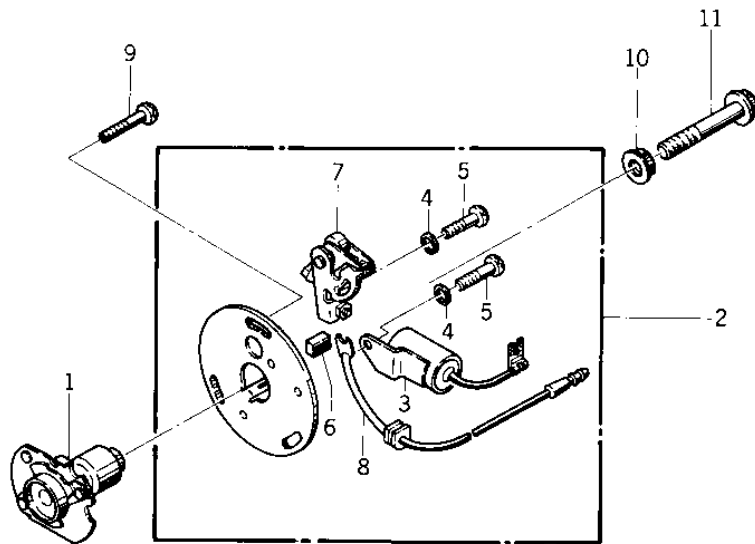

## 1976 KZ400 Standard PARTS DIAGRAM

IGNITION ('76-'77 KZ400 - D3/D4)

## 1976 KZ400 Standard PARTS LIST

IGNITION ('76-'77 KZ400 - D3/D4)

ITEM NAME	PART NUMBER	QUANTITY
ADVANCER ASSY TIMING (Ref # 1)	21148-006	1
ADVANCER,AUTOMATIC TI (Ref # 1)	21148-014	1
BREAKER ASSY CONTACT (Ref # 2)	21135-009	1
CONDENSER (Ref # 3)	21013-034	2
WASHER SPRING 4MM (Ref # 4)	461F0400	1
SCREW PAN HEAD 4X6 (Ref # 5)	220B0406	1
FELT OIL (Ref # 6)	21019-005	1
BREAKER,CONTACT (Ref # 7)	21008-025	2
WIRING HARNESS BRKR (Ref # 8)	21029-029	1
SCREW PAN HEAD 5X12 (Ref # 9)	220B0512	1
WASHER,SPARK ADVANCER (Ref # 10)	92022-244	1
BOLT-8X63 (Ref # 11)	92001-1397	2
CLAMP,WIRING HARNESS (Ref # 12)	21126-008	2
NUT 6MM (Ref # 13)	311B0600	1
COIL-IGNITION (Ref # 14)	21121-1174	2
COLLAR,IGNITION COIL (Ref # 15)	92027-276	2
BOLT, IGNITION COIL (Ref # 16)	92003-170	1
GROMMET,SPARK PLG CAP (Ref # 17)	21132-005	1
CAP-SPARK PLUG,RTFM20 (Ref # 18)	21130-1007	1
GROMMET-PLUG CAP,A (Ref # 19)	21131-004	1
SPARK PLUG B8ES (Ref # 20)	B8ES	2
SPARK PLUG W24ES-U (Ref # 20)	W24ESU	1
CAP,SPARK PLUG (Ref # 21)	21160-005	1