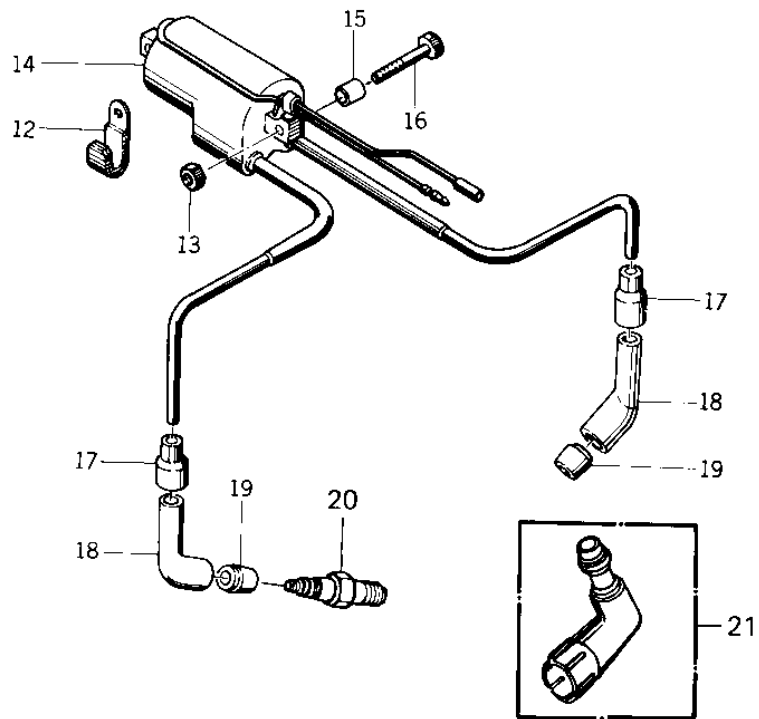

## 1976 KZ400 Standard PARTS DIAGRAM

IGNITION ('76-'77 KZ400 - D3/D4)

## 1976 KZ400 Standard PARTS LIST

IGNITION ('76-'77 KZ400 - D3/D4)

ITEM NAME	PART NUMBER	QUANTITY
ADVANCER ASSY TIMING (Ref # 1)	21148-006	1
ADVANCER,AUTOMATIC TI (Ref # 1)	21148-014	1
BREAKER ASSY CONTACT (Ref # 2)	21135-009	1
CONDENSER (Ref # 3)	21013-034	2
WASHER SPRING 4MM (Ref # 4)	461F0400	1
SCREW PAN HEAD 4X6 (Ref # 5)	220B0406	1
FELT OIL (Ref # 6)	21019-005	1
BREAKER,CONTACT (Ref # 7)	21008-025	2
WIRING HARNESS BRKR (Ref # 8)	21029-029	1
SCREW PAN HEAD 5X12 (Ref # 9)	220B0512	1
WASHER,SPARK ADVANCER (Ref # 10)	92022-244	1
BOLT-8X63 (Ref # 11)	92001-1397	2
CLAMP,WIRING HARNESS (Ref # 12)	21126-008	2
NUT 6MM (Ref # 13)	311B0600	1
COIL-IGNITION (Ref # 14)	21121-1174	2
COLLAR,IGNITION COIL (Ref # 15)	92027-276	2
BOLT, IGNITION COIL (Ref # 16)	92003-170	1
GROMMET,SPARK PLG CAP (Ref # 17)	21132-005	1
CAP-SPARK PLUG,RTFM20 (Ref # 18)	21130-1007	1
GROMMET-PLUG CAP,A (Ref # 19)	21131-004	1
SPARK PLUG B8ES (Ref # 20)	B8ES	2
SPARK PLUG W24ES-U (Ref # 20)	W24ESU	1
CAP,SPARK PLUG (Ref # 21)	21160-005	1