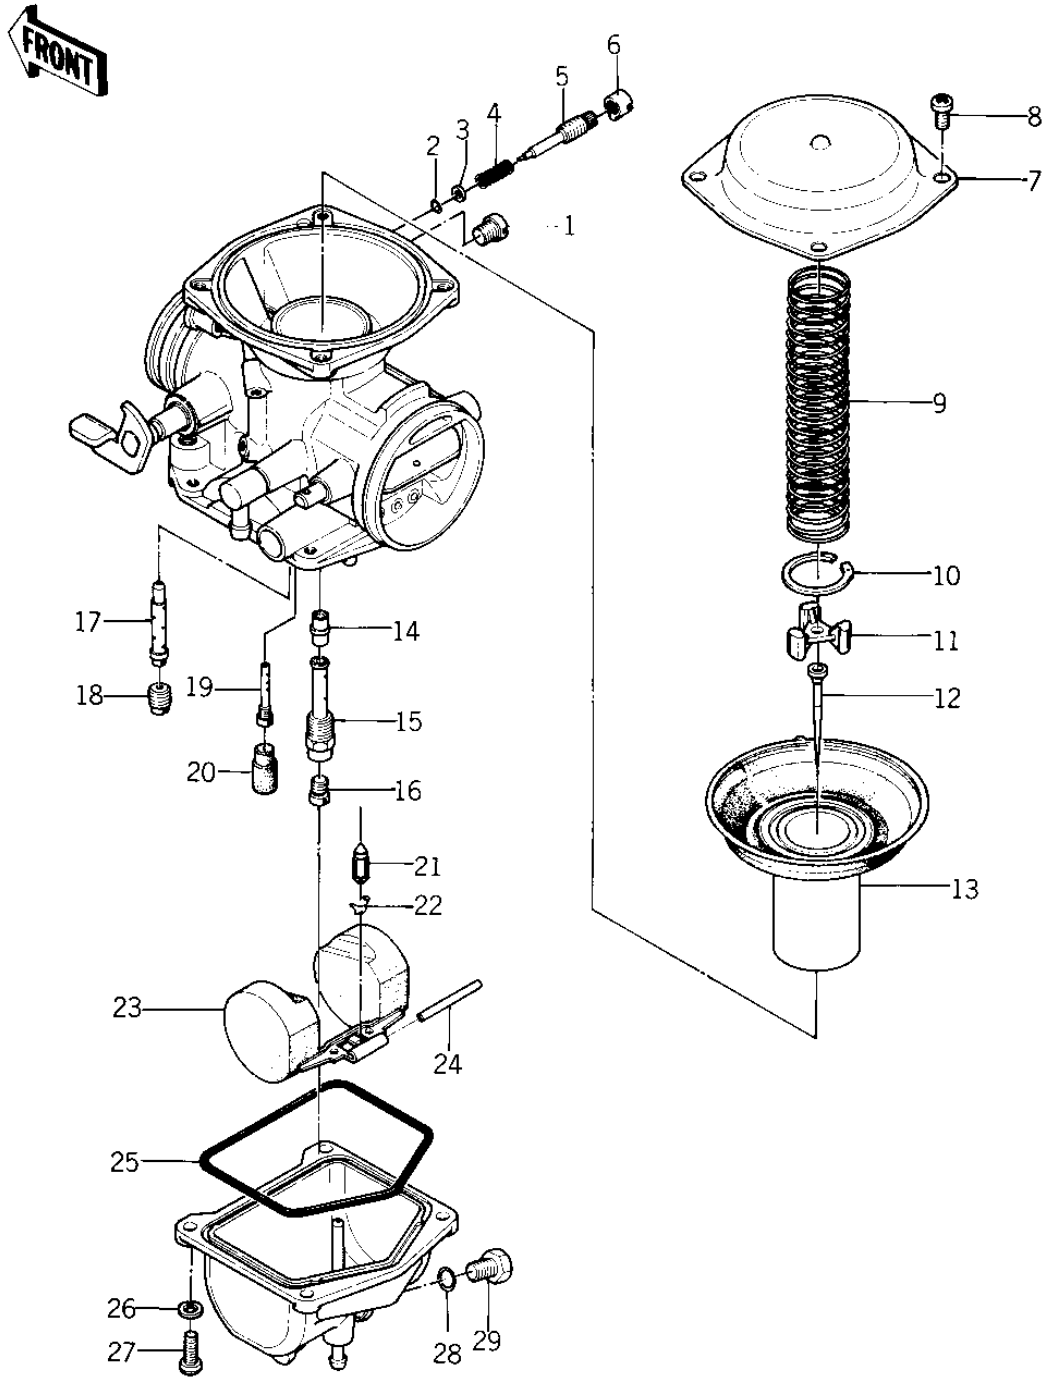

## 1976 KZ400 Standard PARTS DIAGRAM

CARBURETOR PARTS (KZ400-D4) ('76-'77 KZ

1018

## 1976 KZ400 Standard PARTS LIST

CARBURETOR PARTS (KZ400-D4) ('76-'77 KZ

ITEM NAME	PART NUMBER	QUANTITY
SCREW,PLUG (Ref # 1)	92009-1004	1
O RING,PILOT ADJ (Ref # 2)	92055-1002	1
WASHER,PLAIN (Ref # 3)	92022-1003	1
SPRING,PIROT ADJ SCRW (Ref # 4)	92081-1002	1
SCREW,PILOT ADJUST (Ref # 5)	16014-1001	1
CAP,JET NEEDLE (Ref # 6)	11012-3727	1
TOP,MIXING CHAMBER (Ref # 7)	16005-1001	1
SCREW PAN HEAD 4X8 (Ref # 8)	220B0408	1
SPRING (Ref # 9)	92081-1001	1
CIRCLIP (Ref # 10)	92037-1005	1
COLLAR (Ref # 11)	16007-1001	1
JET NEEDLES,#003301 (Ref # 12)	16009-1002	1
VACUUM,VALVE (Ref # 13)	16126-1042	1
NEEDLE JET (Ref # 14)	16017-1001	1
HOLDER,NEEDLE JET (Ref # 15)	16047-007	1
MAIN JET,2ND,#95 (Ref # 16)	92063-1001	1
MAIN JET,2ND,#90 (Ref # 16)	92063-1003	1
MAIN JET,#92,2ND (Ref # 16)	92063-1004	1
MAIN JET,#2ND,#98 (Ref # 16)	92063-1005	1
MAIN JET,2ND,#100 (Ref # 16)	92063-1006	1
NOZZLE,MAIN (Ref # 17)	92062-1001	1
MAINJET,PRIMARY,#70 (Ref # 18)	92063-1002	1
PILOT JET,#35 (Ref # 19)	92064-1001	1
CAP,RUBBER (Ref # 20)	16012-1001	1
FLOAT VALVE (Ref # 21)	16030-1007	1
CLIP,FLOAT VALVE (Ref # 22)	16044-007	1
FLOAT (Ref # 23)	16031-1001	1
FLOAT PIN (Ref # 24)	92043-1002	1
"O" RING,FLOAT BALL (Ref # 25)	16019-024	1

## 1976 KZ400 Standard PARTS LIST

CARBURETOR PARTS (KZ400-D4) ('76-'77 KZ

ITEM NAME	PART NUMBER	QUANTITY
WASHER SPRING 4MM (Ref # 26)	461F0400	1
SCREW-PAN-CRSOSS,4X12 (Ref # 27)	220B0412	1
"O" RING,DRAIN SCREW (Ref # 28)	92055-1003	1
SCREW,DRAIN (Ref # 29)	92009-1003	1