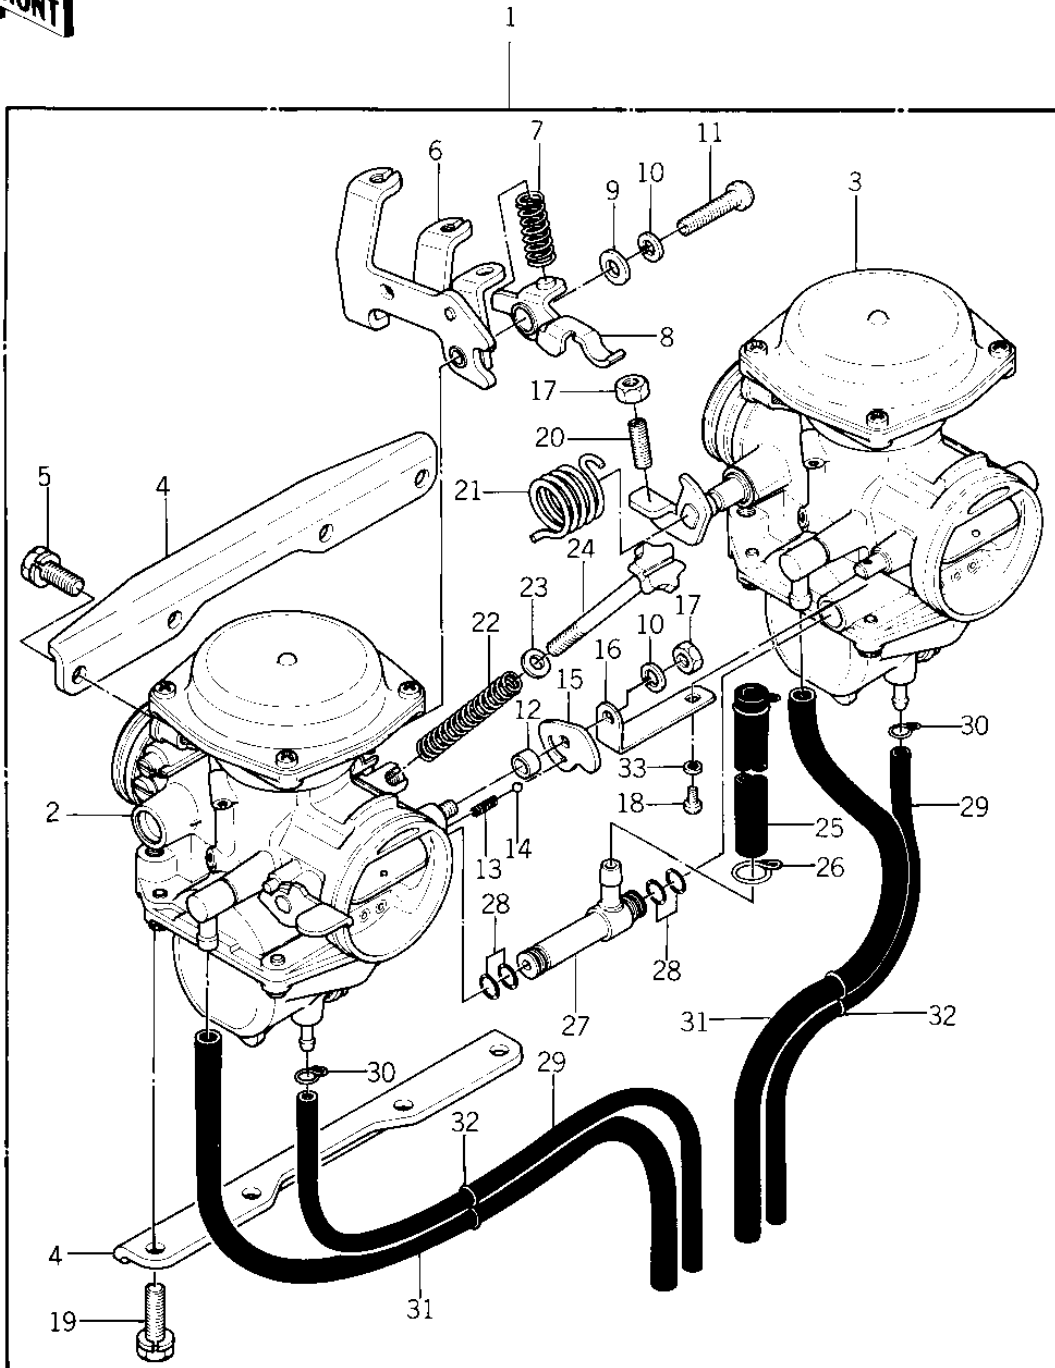

## 1976 KZ400 Standard PARTS DIAGRAM

CARBURETOR ASSY (KZ400-D4) ('76-'77 KZ4

1018

## 1976 KZ400 Standard PARTS LIST

CARBURETOR ASSY (KZ400-D4) ('76-'77 KZ4

ITEM NAME	PART NUMBER	QUANTITY
CARBURETOR ASSY (Ref # 1)	16001-300	1
CARBURETOR,L.H. (Ref # 2)	16001-1006	1
CARBURETOR,R.H. (Ref # 3)	16001-1007	1
PLATE,STAY (Ref # 4)	16065-1001	1
SCREW,6X16 (Ref # 5)	92009-1129	1
BRACKET,THR.CBL (Ref # 6)	11034-1008	1
SPRING (Ref # 7)	92081-1003	1
ROCKER ARM (Ref # 8)	11034-1009	1
WASHER,PLAIN (Ref # 9)	16039-027	1
WASHER SPRING 5MM (Ref # 10)	461F0500	1
SCREW-PAN-CROS,5X25 (Ref # 11)	220B0525	1
COLLAR,CHOKE LEVER (Ref # 12)	16073-1001	1
SPRING (Ref # 13)	92081-1004	1
BALL,STEEL,1/8" (Ref # 14)	600A0400	1
CAM,CHOKE LINK (Ref # 15)	13169-1007	1
BRACKET,CHOKE LEVER (Ref # 16)	11034-1010	1
NUT,5MM (Ref # 17)	311B0500	1
SCREW-PAN-HEAD 3X6 (Ref # 18)	220B0306	1
BOLT,HEX HEAD,6X22 (Ref # 19)	92009-1006	1
SCREW,SLOTTED (Ref # 20)	16021-1002	1
SPRING (Ref # 21)	92081-1006	1
SPRING,THR.STOP SCREW (Ref # 22)	92081-1005	1
WASHER PLAIN 5MM (Ref # 23)	410B0500	1
SCREW,THROTTLE STOP (Ref # 24)	16021-1001	1
HOSE,FUEL INLET (Ref # 25)	92059-1001	1
CLAMP,FUEL HOSE (Ref # 26)	92037-1040	1
NIPPLE,FUEL HOSE (Ref # 27)	16046-013	1
"O" RING (Ref # 28)	92055-1004	1
HOSE,FUEL OVERFLOW (Ref # 29)	92059-111	1

## 1976 KZ400 Standard PARTS LIST

CARBURETOR ASSY (KZ400-D4) ('76-'77 KZ4

ITEM NAME	PART NUMBER	QUANTITY
CLAMP,TUBE,OVERFLOW (Ref # 30)	92037-1142	1
HOSE (Ref # 31)	92059-110	1
CLAMP,OVERFLOW HOSE (Ref # 32)	16044-002	1
WASHER SPRING 3MM (Ref # 33)	461F0300	1