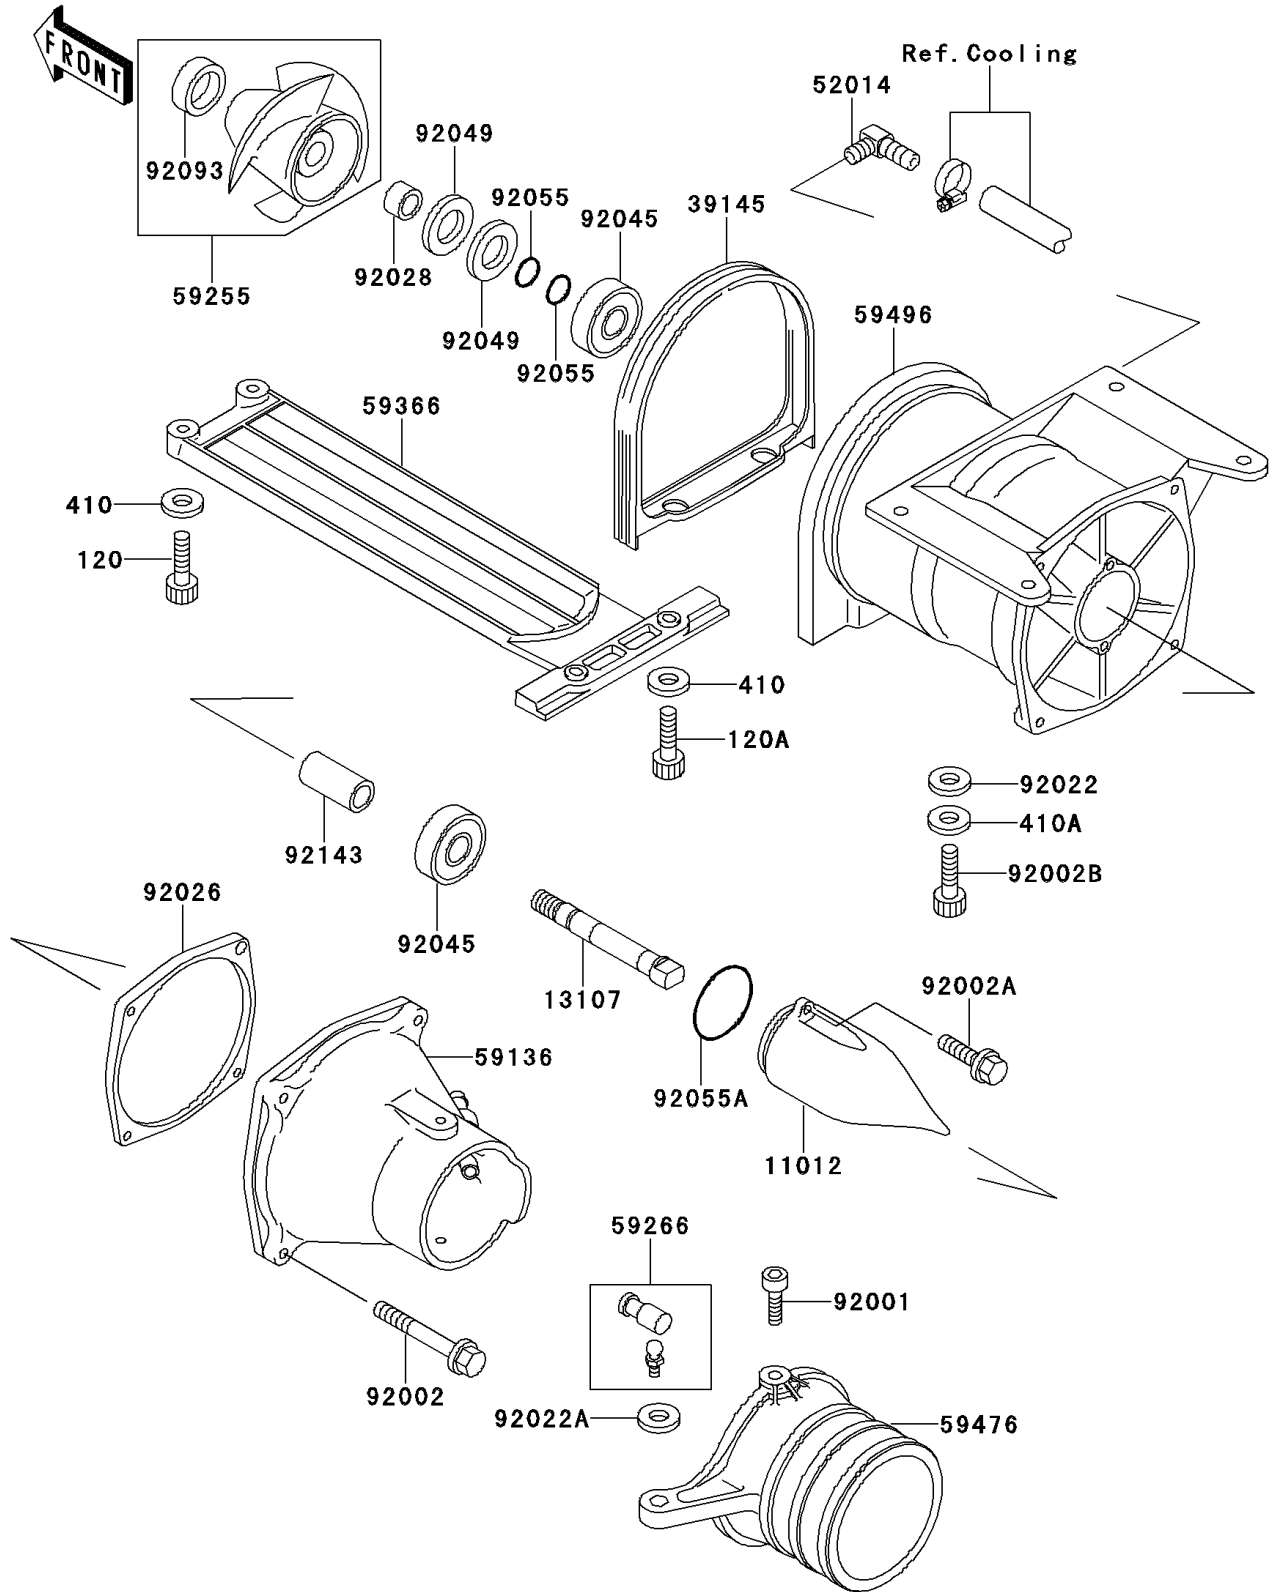

1995 JET SKI® 750 SXi PARTS DIAGRAM

Jet Pump

E3191

1995 JET SKI® 750 SXi PARTS LIST

Jet Pump

ITEM NAME	PART NUMBER	QUANTITY
BOLT-SOCKET (Ref # 120)	120R0616	1
BOLT-SOCKET,6X20 (Ref # 120A)	120R0620	1
WASHER-PLAIN-SMALL,6MM (Ref # 410)	410S0600	1
WASHER-PLAIN-SMALL,8MM (Ref # 410A)	410S0800	1
CAP,JET PUMP (Ref # 11012)	11012-3712	1
SHAFT,JET PUMP (Ref # 13107)	13107-3721	1
TRIM-SEAL (Ref # 39145)	39145-3735	1
ELBOW (Ref # 52014)	52014-3708	1
NOZZLE-PUMP (Ref # 59136)	59136-3730	1
IMPELLER-COMP (Ref # 59255)	59255-3706	1
JOINT-BALL (Ref # 59266)	59266-3707	1
GRATE (Ref # 59366)	59366-3707	1
NOZZLE-STRG (Ref # 59476)	59476-3713	1
VANE-GUIDE (Ref # 59496)	59496-3726	1
BOLT,SOCKET,6X11 (Ref # 92001)	92001-3701	1
BOLT,6X40 (Ref # 92002)	92002-3716	1
BOLT,6X16 (Ref # 92002A)	92002-3728	1
BOLT,SOCKET,8X20 (Ref # 92002B)	92002-3771	1
WASHER,8.4X23X2.5 (Ref # 92022)	92022-3744	1
WASHER (Ref # 92022A)	92022-567	1
SPACER,JET PUMP (Ref # 92026)	92026-3708	1
BUSHING,17X25X15 (Ref # 92028)	92028-3717	1
BEARING-BALL,#63032RD (Ref # 92045)	92045-3706	1
SEAL-OIL,TBY25X47X6 (Ref # 92049)	92049-3714	1
RING-O,13X1.9 (Ref # 92055)	92055-1021	1
RING-O (Ref # 92055A)	92055-3706	1
SEAL,JET PUMP (Ref # 92093)	92093-3739	1
COLLAR,17.4X25.4X53 (Ref # 92143)	92143-3708	1