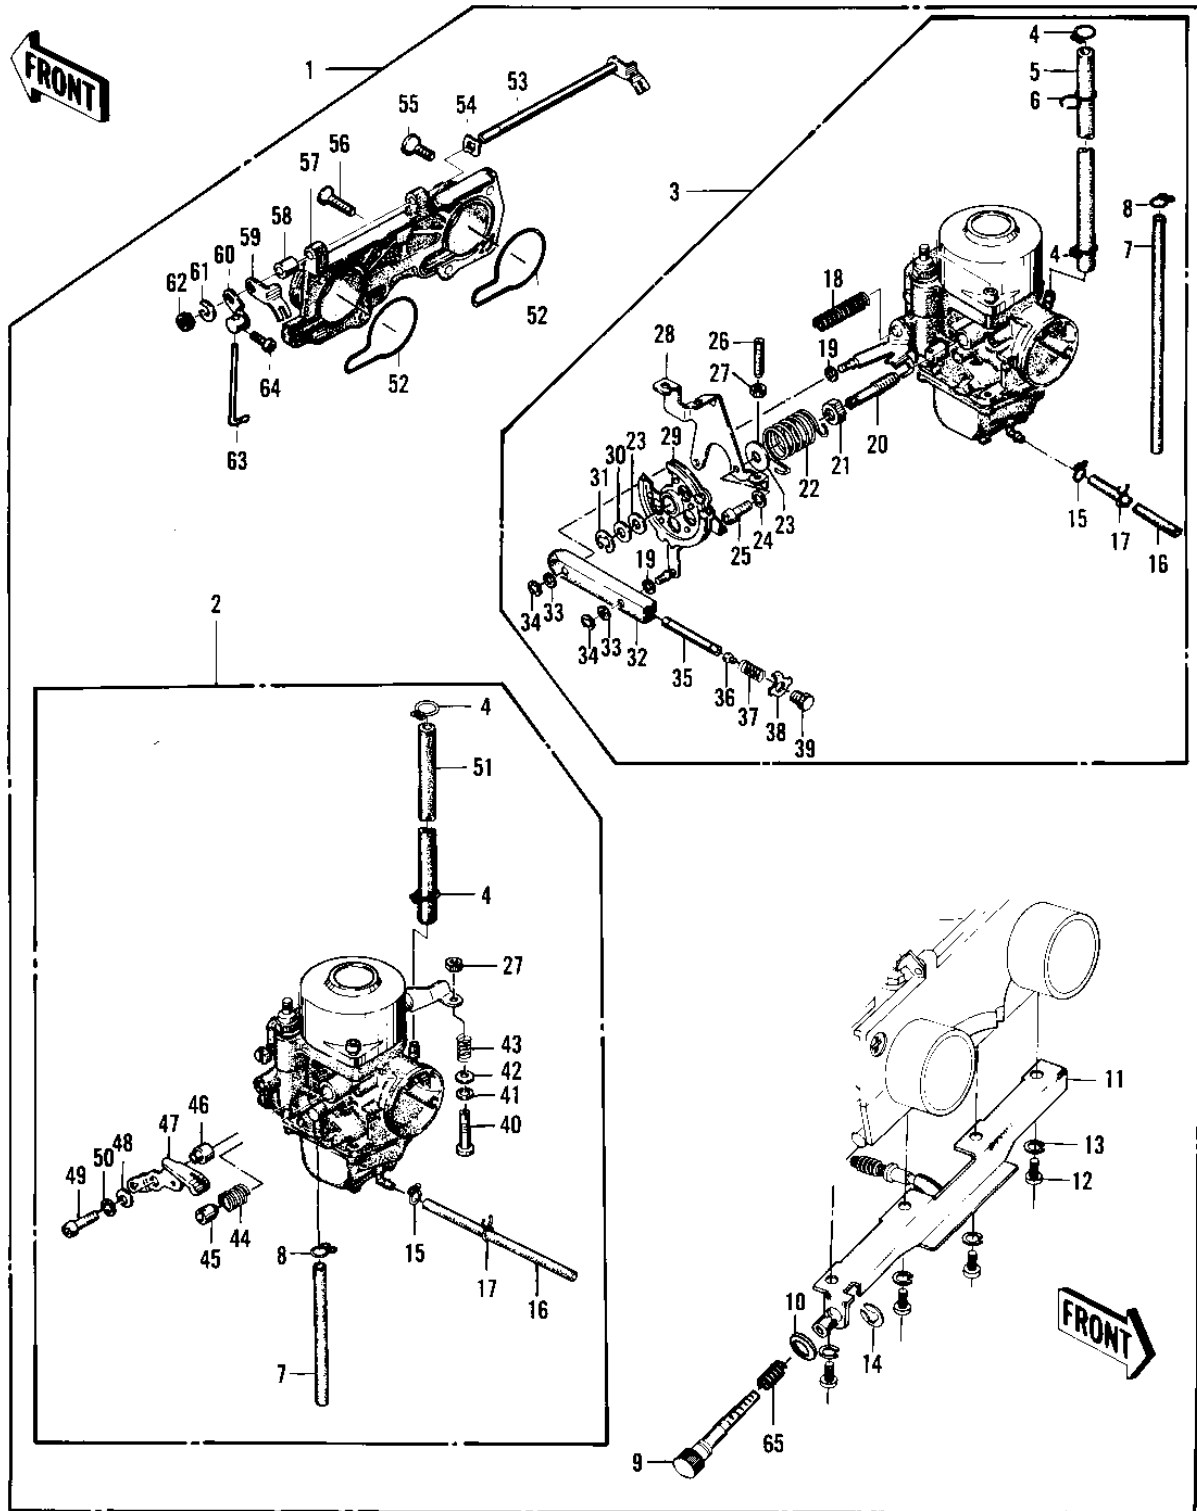

1976 KZ400 Standard PARTS DIAGRAM

CARBURETOR ASSY (KZ400-D3) ('76-'77 KZ4