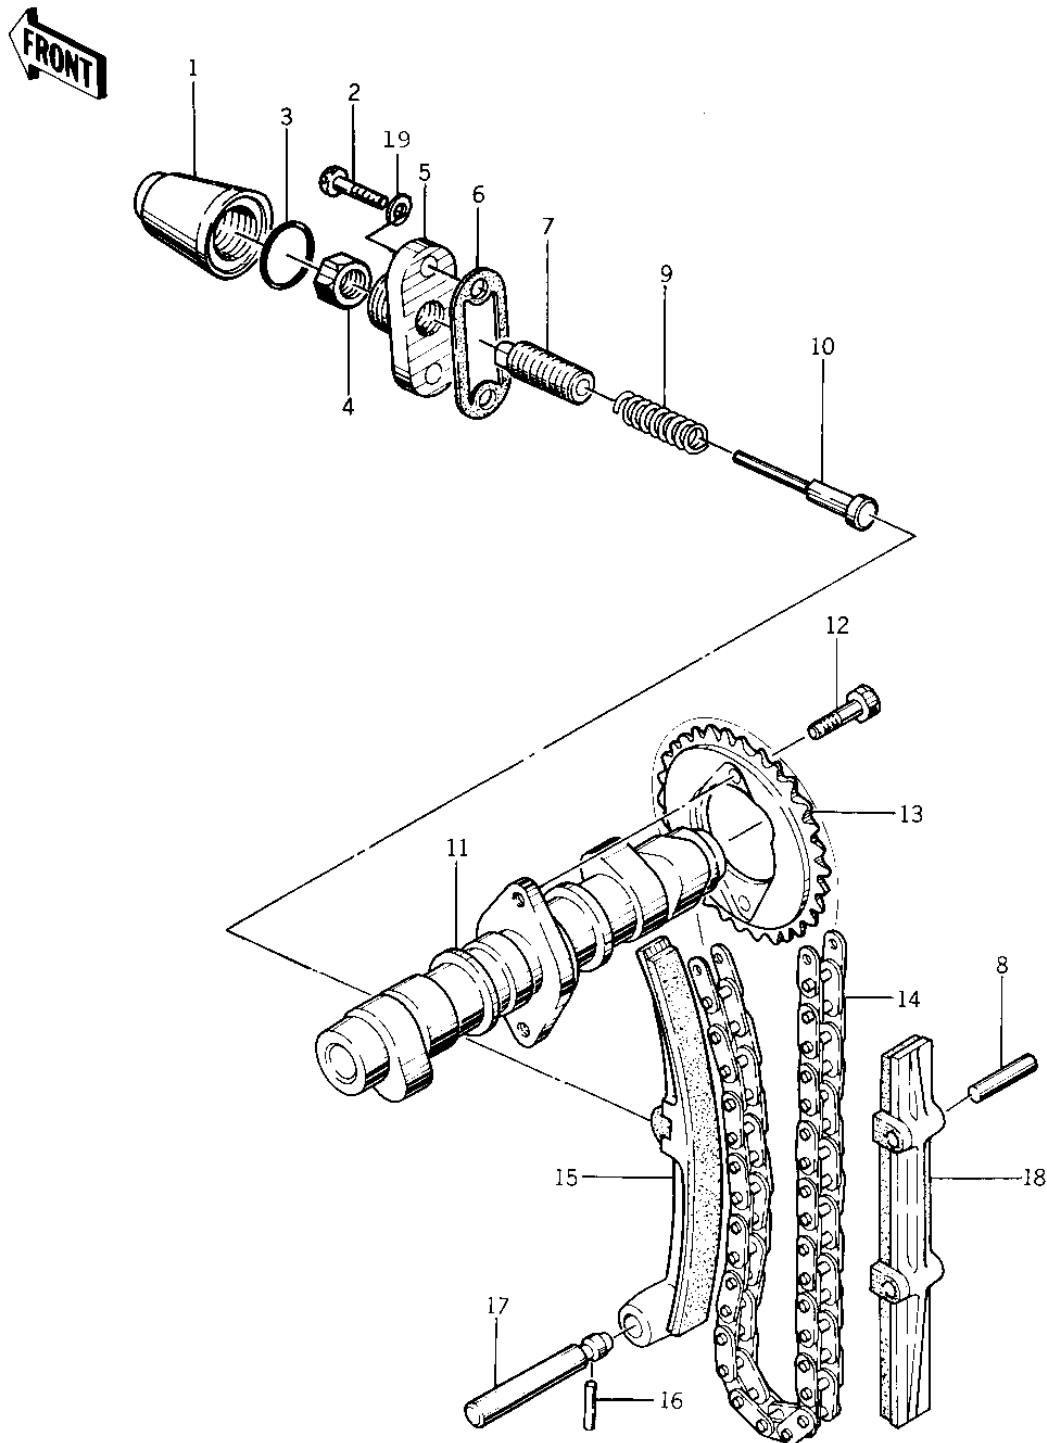

1976 KZ400 Standard PARTS DIAGRAM

CAMSHAFT/CHAIN/TENSIONER ('76-'77 KZ400)

1976 KZ400 Standard PARTS LIST

CAMSHAFT/CHAIN/TENSIONER ('76-'77 KZ400)

ITEM NAME	PART NUMBER	QUANTITY
CAP,CHAIN TENSIONER (Ref # 1)	12064-004	2
BOLT-HEX HEAD,6X16 (Ref # 2)	92001-114	1
"O" RING (Ref # 3)	92055-104	1
NUT,LOCK (Ref # 4)	92016-054	1
HOLDER,CAM CHIN TENS (Ref # 5)	12047-004	1
GASKET,CHAIN TENSIONR (Ref # 6)	11009-1022	1
GUIDE,PUSH ROD (Ref # 7)	92001-1271	2
PIN,DOWEL,5X32 (Ref # 8)	551A0532	1
SPRING,CHAIN TENSINR (Ref # 9)	92081-131	1
ROD,PUSH (Ref # 10)	12054-002	1
SHAFT,CAM (Ref # 11)	12044-009	1
BOLT,SPROCKET FITTING (Ref # 12)	92003-208	2
SPROCKET,CAM (Ref # 13)	12046-004	1
CHAIN CAM (Ref # 14)	21070-004	1
GUIDE,CAM CHAIN (Ref # 15)	12053-002	1
PIN,DOWEL,4X25 (Ref # 16)	551A0425	1
SHAFT,CHAIN GUIDE (Ref # 17)	12065-001	1
GUIDE,CHAIN,REAR (Ref # 18)	12053-1042	1
WASHER PLAIN 6MM (Ref # 19)	410B0600	1