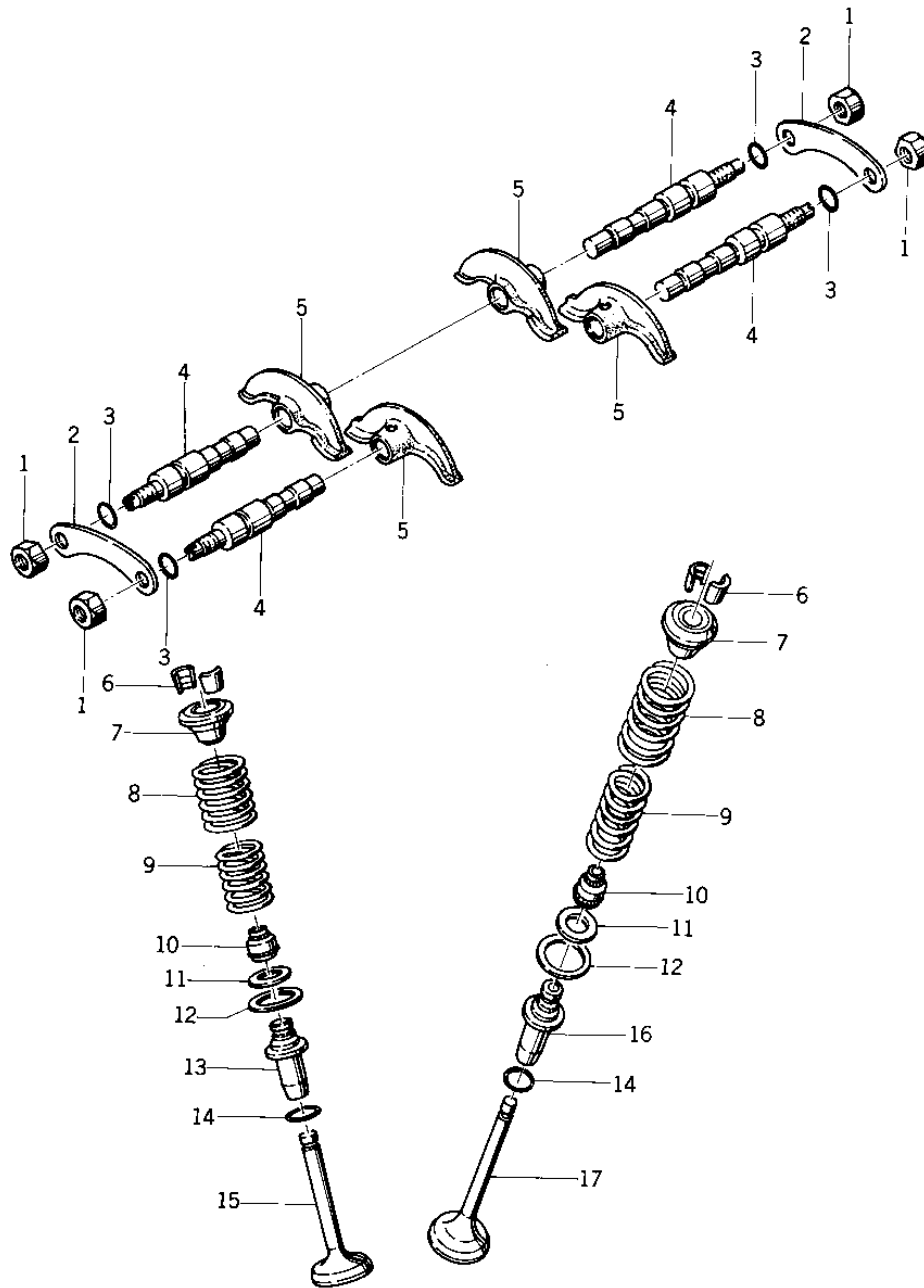

## 1976 KZ400 Standard PARTS DIAGRAM

ROCKER ARMS/VALVES ('76-'77 KZ400 - D3/

## 1976 KZ400 Standard PARTS LIST

ROCKER ARMS/VALVES ('76-'77 KZ400 - D3/

ITEM NAME	PART NUMBER	QUANTITY
NUT,8M/M (Ref # 1)	314G0800	2
WASHER,LOCK (Ref # 2)	92088-022	1
"O" RING (Ref # 3)	92055-098	1
SHAFT,ROCKER (Ref # 4)	12020-003	1
ARM,ROCKER (Ref # 5)	12016-011	1
COLLAR,VALUE SPRING (Ref # 6)	12011-002	1
SPLIT KEEPER (Ref # 6)	12011-004	1
RETAINER,VALVE SPRING (Ref # 7)	12009-006	1
SPRING,OUTER VALVE (Ref # 8)	12007-013	1
SPRING,INNER VALVE (Ref # 9)	12007-014	1
OIL SEAL,RV37129.5 (Ref # 10)	92049-016	1
SEAT,VLV INNER SPRING (Ref # 11)	12010-006	1
SEAT,VLV OUTER SPRING (Ref # 12)	12010-005	1
GUIDE,EXHAUST VALVE (Ref # 13)	49002-1010	3
"O" RING,VALVE GUIDE (Ref # 14)	92055-065	1
VALVE,EXHAUST (Ref # 15)	12005-006	1
VALVE,EXHAUST (Ref # 15)	12005-012	1
GUIDE,INLET VALVE (Ref # 16)	12013-003	2
VALVE,INLET (Ref # 17)	12004-013	1
VALVE,INLET (Ref # 17)	12004-019	2