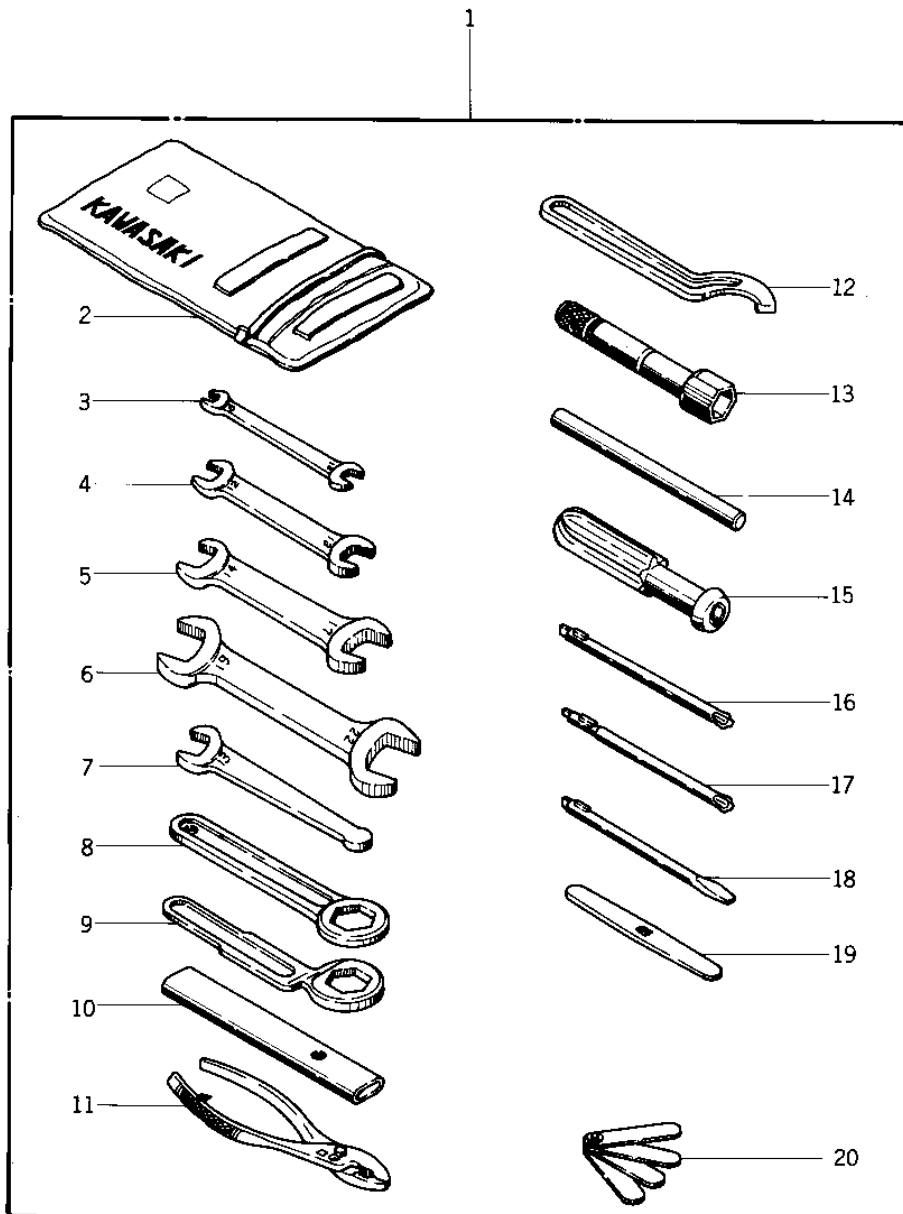

1974 KZ400 PARTS DIAGRAM

OWNER TOOLS ('74-'75 KZ400/KZ400D)

1974 KZ400 PARTS LIST

OWNER TOOLS ('74 -'75 KZ400/KZ400D)

ITEM NAME	PART NUMBER	QUANTITY
*** N.L.A. *** (Canada) (Ref # 1)	56007-045	1
BAG,TOOL (Ref # 2)	56008-009	1
WRENCH,OPEN,8X10 (Ref # 3)	92126-001	1
WRENCH,OPEN END,12X13 (Ref # 4)	92126-002	1
TOOL-WRENCH,OPEN END, (Ref # 5)	92110-1153	1
92110-1010 (Canada) (Ref # 6)	92126-007	1
*** N.L.A. *** (Canada) (Ref # 7)	92126-009	1
TOOL-WRENCH,BOX END,2 (Ref # 8)	92110-1147	1
WRENCH,BOX,32MM (Ref # 9)	92108-010	1
WRENCH,BOX,32MM (Ref # 10)	92111-004	1
PLIERS,160MM (Ref # 11)	92112-003	1
92110-1035 (Canada) (Ref # 12)	92108-007	1
WRENCH,SPARK PLUG (Ref # 13)	92110-018	1
BAR,SPARK PLUG WRENCH (Ref # 14)	92111-005	1
92106-1001 (Canada) (Ref # 15)	92106-004	1
TOOL-DRIVER (Ref # 16)	92107-1052	1
92107-1002 (Canada) (Ref # 17)	92107-008	1
92107-1052 (Canada) (Ref # 18)	92107-007	1
LEVER,SCREW DRIVER (Ref # 19)	92111-006	1
GAUGE,THICKNESS (Ref # 20)	92128-002	1