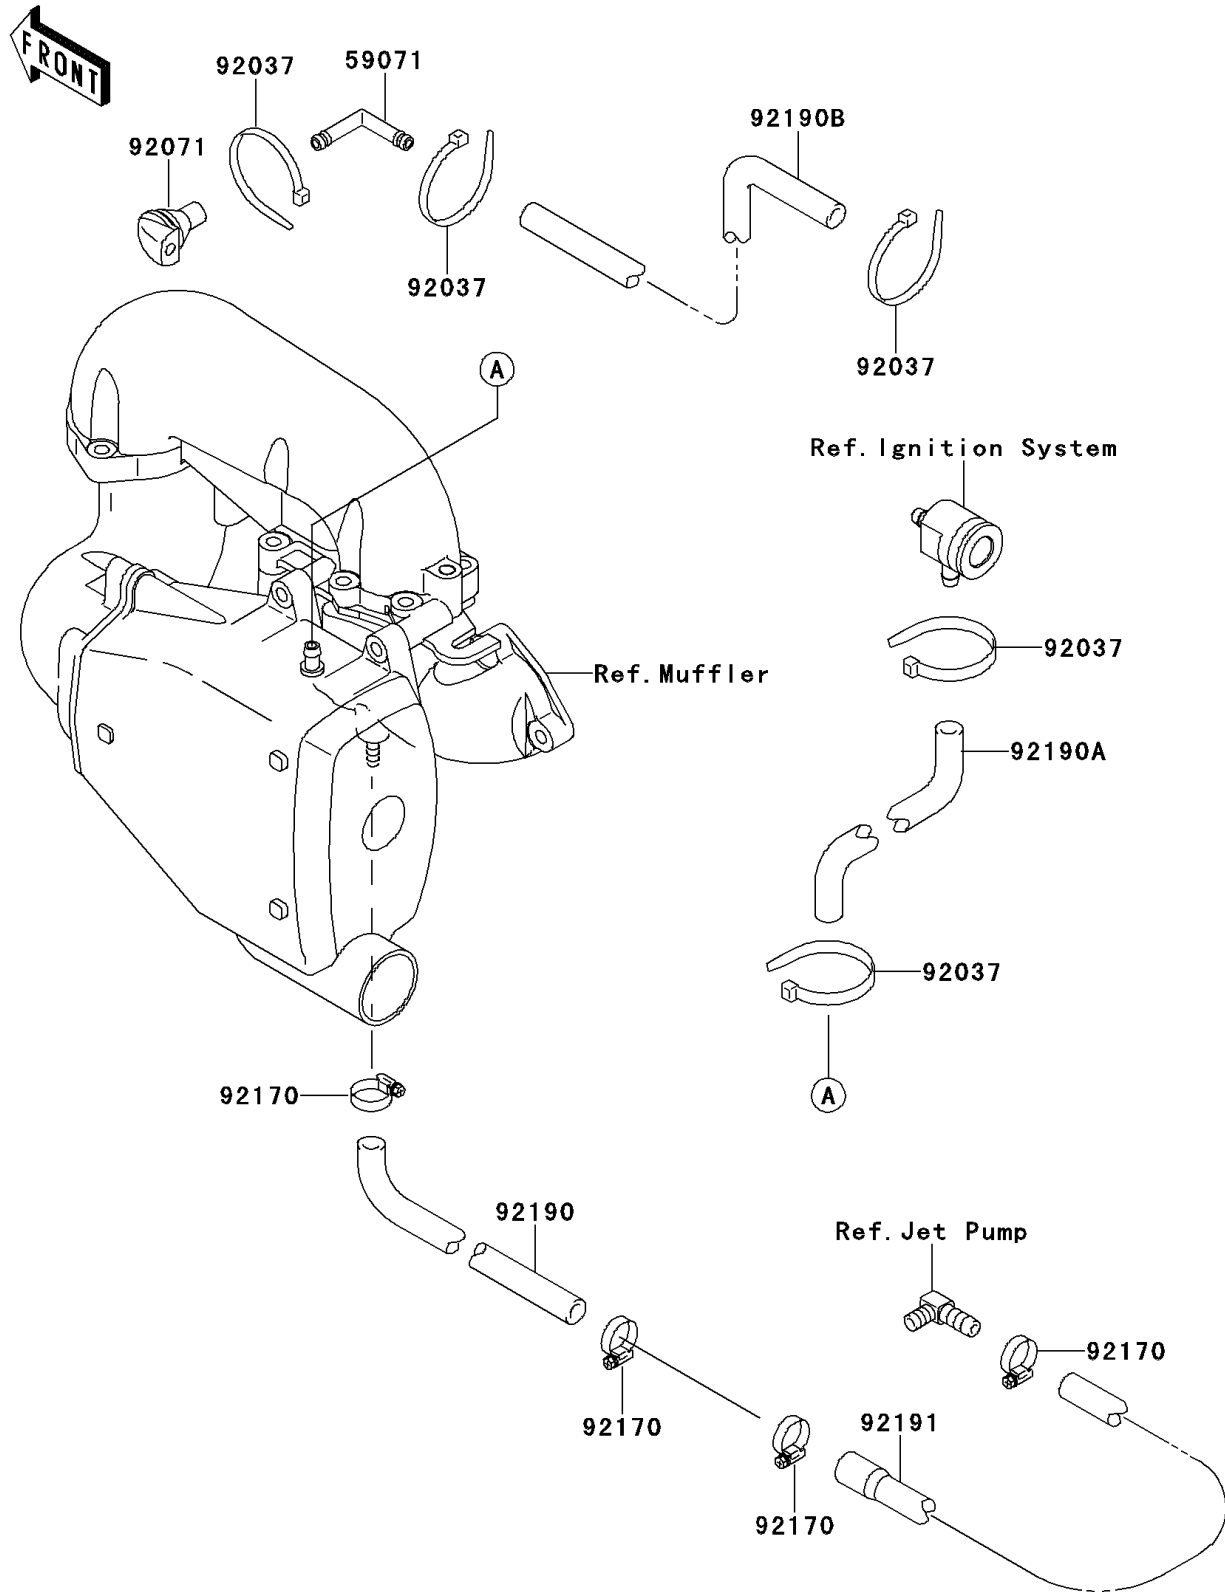

1995 JET SKI® 750 SXi PARTS DIAGRAM

Cooling

E3035

1995 JET SKI® 750 SXi PARTS LIST

Cooling

ITEM NAME	PART NUMBER	QUANTITY
JOINT (Ref # 59071)	59071-3736	1
CLAMP (Ref # 92037)	92037-1173	1
GROMMET (Ref # 92071)	92071-3799	1
CLAMP (Ref # 92170)	92170-3718	1
TUBE,9X16X450 (Ref # 92190)	92190-3914	1
TUBE (Ref # 92190A)	92190-3990	1
TUBE (Ref # 92190B)	92190-3991	1
TUBE,PUMP-HULL (Ref # 92191)	92191-3722	1