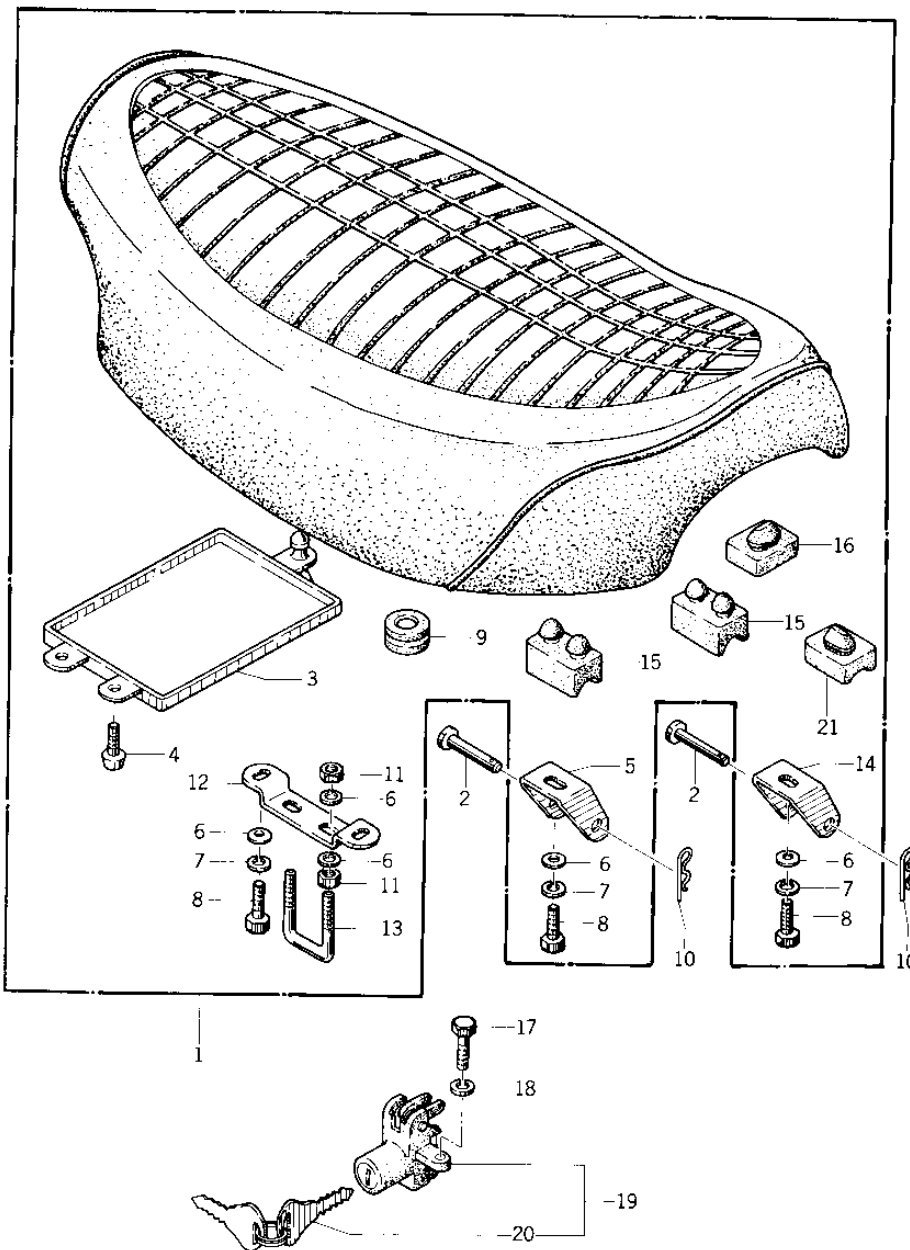

1974 KZ400 PARTS DIAGRAM

SEAT ('74-'75 KZ400/KZ400D)

1974 KZ400 PARTS LIST

SEAT ('74-'75 KZ400/KZ400D)

ITEM NAME	PART NUMBER	QUANTITY
SEAT-ASSY,DUAL (Ref # 1)	53001-106	1
PIN, DUAL SEAT PIVOT (Ref # 2)	53011-006	1
CASE (Ref # 3)	32099-011	1
SCREW PAN HEAD 5X10 (Ref # 4)	220B0510	1
HINGE, FRONT (Ref # 5)	53009-025	1
WASHER PLAIN 6MM (Ref # 6)	411B0600	1
WASHER SPRING 6MM (Ref # 7)	461F0600	2
BOLT-UPSET 6X14 (Ref # 8)	112B0614	1
GROMMET (Ref # 9)	92071-056	1
COTTER PIN (Ref # 10)	92041-003	1
NUT 6MM (Ref # 11)	311B0600	1
BRACKET, SEAT CATCH (Ref # 12)	53058-001	1
CATCH, SEAT (Ref # 13)	53056-002	1
HINGE, REAR (Ref # 14)	53009-026	1
DAMPER RUBBER,SEAT (Ref # 15)	92075-139	1
DAMPER RUBBER (Ref # 16)	92075-099	1
BOLT-UPSET,6X12 (Ref # 17)	112G0612	1
LOCK ASSY,SEAT (Ref # 19)	27030-002	1
DAMPER RUBBER-SEAT (Ref # 21)	92075-156	1