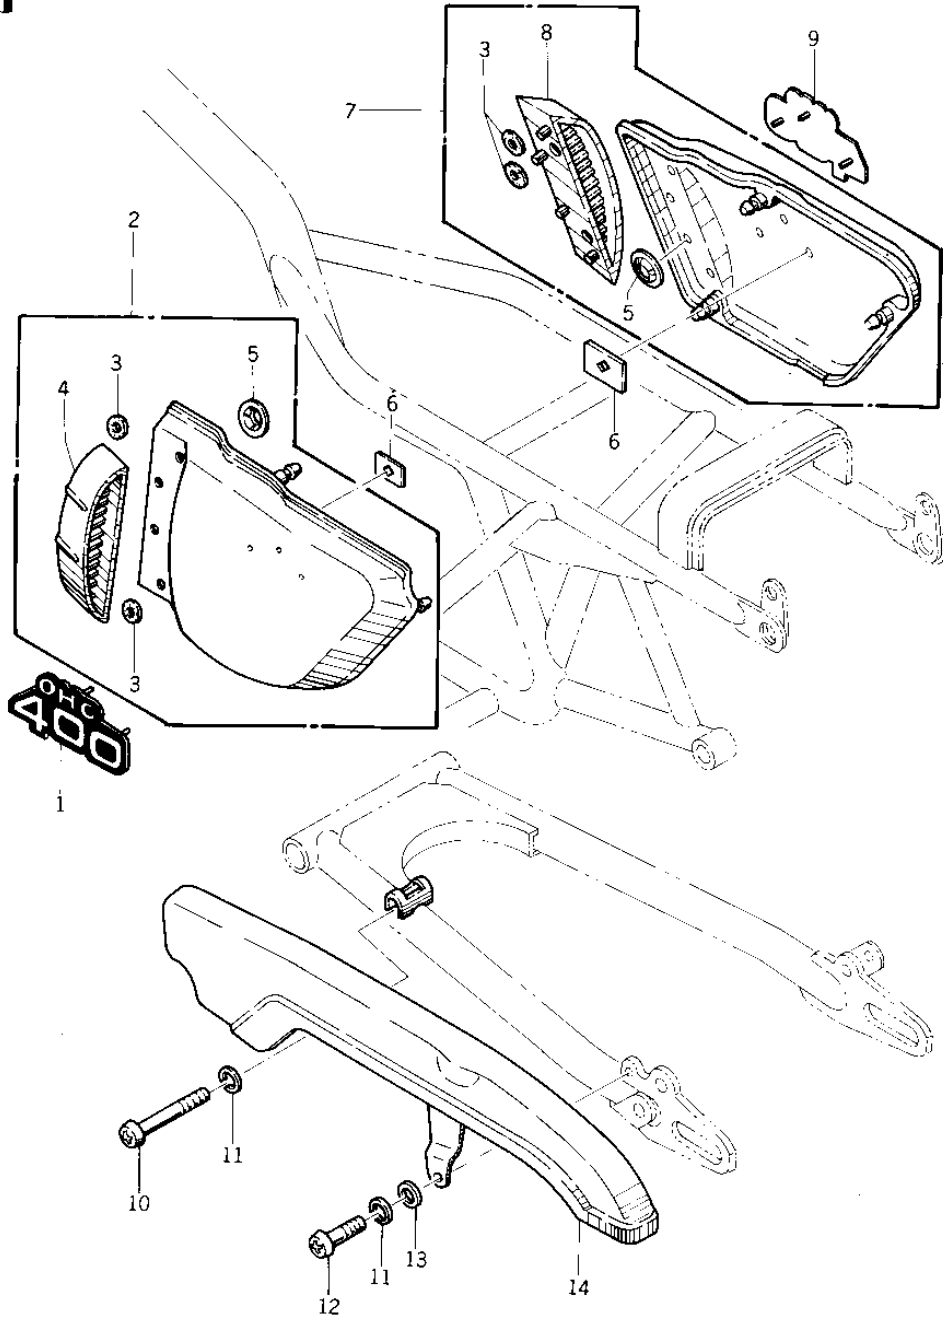

1974 KZ400 PARTS DIAGRAM

SIDE COVERS/CHAIN COVER ('74-'75 KZ400/)

F
—

100

1974 KZ400 PARTS LIST

SIDE COVERS/CHAIN COVER ('74-'75 KZ400/

ITEM NAME	PART NUMBER	QUANTITY
EMBLEM,SIDE COVER,R.H (Ref # 1)	56018-177	2
COVER,L.H SIDE,H.RED (Ref # 2)	36001-048-2K	1
COVER,L.H SIDE,BLUE (Ref # 2)	36001-048-2L	1
COVER,L.H SIDE,BROWN (Ref # 2)	36001-048-2T	1
WASHER,RUBBER (Ref # 3)	92094-013	1
UNAVAILABLE IN PRICE BOOK (Ref # 4)	36029	1
NUT,LOCK,5MM (Ref # 5)	92018-004	1
NUT,LOCK,3MM (Ref # 6)	92018-005	1
COVER,RH SIDE,H.RED (Ref # 7)	36007-042-2K	1
COVER,RH SIDE,BLUE (Ref # 7)	36007-042-2L	1
COVER,RH SIDE,BROWN (Ref # 7)	36007-042-2T	1
TRIMING,R.H SIDE COV (Ref # 8)	36029-002	1
SCREW PAN HEAD 6X60 (Ref # 10)	220E0660	1
WASHER SPRING 6MM (Ref # 11)	461F0600	1
SCREW PAN HEAD 6X12 (Ref # 12)	220E0612	1
WASHER-PLAIN,6MM (Ref # 13)	411D0600	1
CASE-CHAIN,BLACK (Ref # 14)	36014-063-10	1