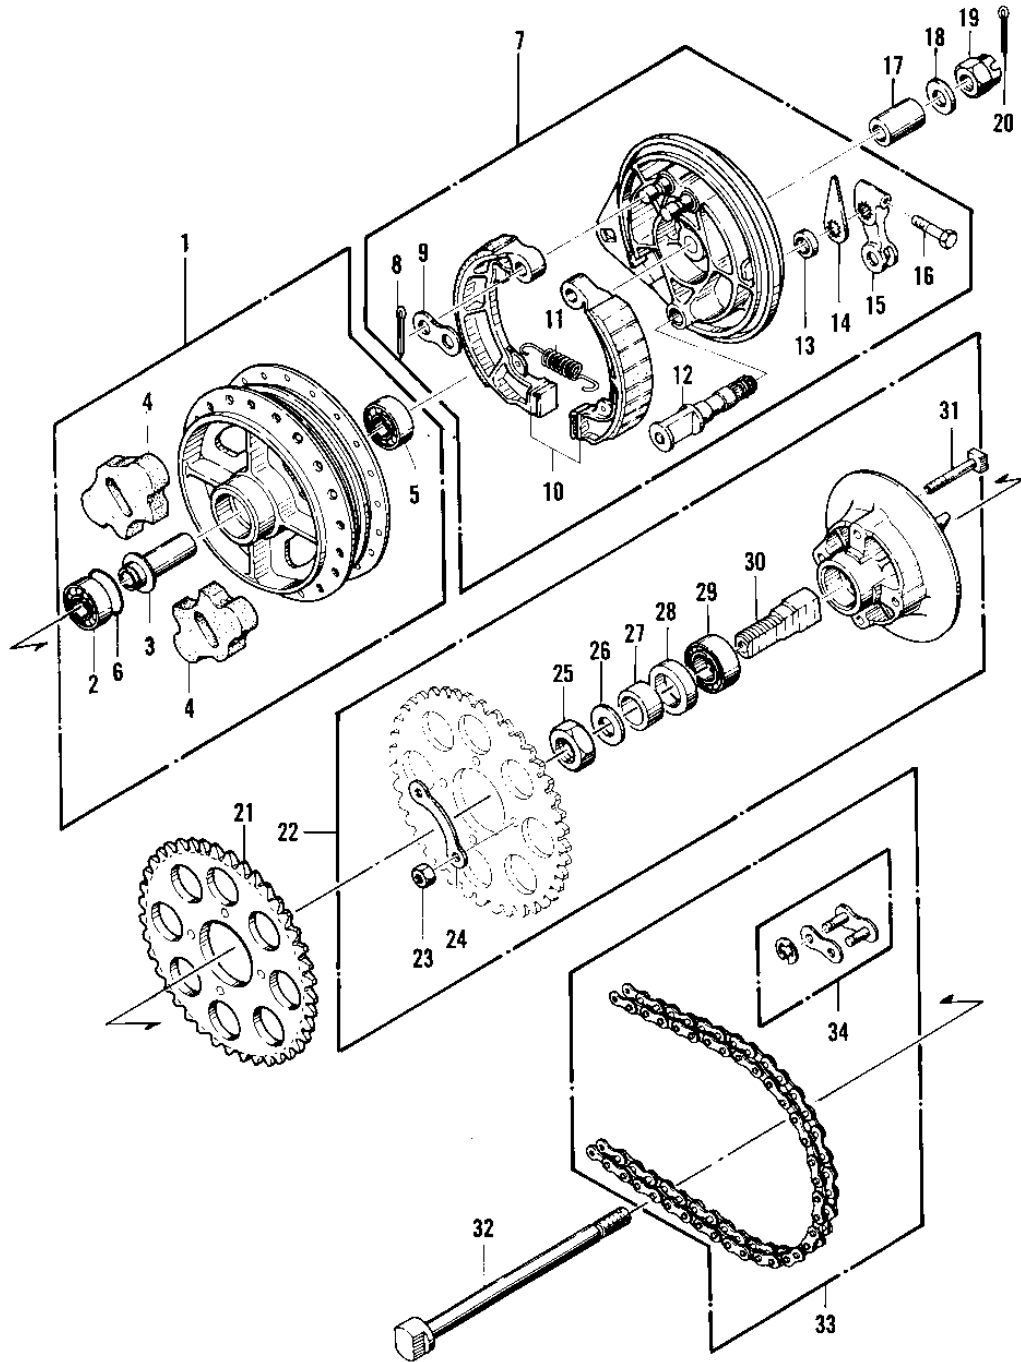

1974 KZ400 PARTS DIAGRAM

REAR HUB/BRAKE/CHAIN ('74-'75 KZ400/KZ4)

R

1008

1974 KZ400 PARTS LIST

REAR HUB/BRAKE/CHAIN ('74-'75 KZ400/KZ4

ITEM NAME	PART NUMBER	QUANTITY
DRUM ASY,RR BK,BUFF (Ref # 1)	42005-044-80	1
BEARING BALL #6303 (Ref # 2)	601B6303	1
SPACER,RR HUB BEARING (Ref # 3)	42010-027	1
DAMPER REAR HUB SHOCK (Ref # 4)	42014-008	1
BEARING BALL #6303Z (Ref # 5)	601B6303Z	1
"O" RING,60MM (Ref # 6)	671B2560	1
PANEL-ASY,RR BRK,BUFF (Ref # 7)	42006-055-80	1
PIN COTTER 2.0X25 (Ref # 8)	550D2025	1
WASHER,BRAKE SHOE (Ref # 9)	41045-007	1
SHOE REAR BRAKE (Ref # 10)	42019-003	1
UNAVAILABLE IN PRICE BOOK (Ref # 11)	41049-033	1
CAM SHAFT,REAR BRAKE (Ref # 12)	42026-024	1
DUST SHIELD BRAKE CAM (Ref # 13)	41051-001	1
INDICATOR,RR BK SHOE (Ref # 14)	41085-016	1
UNAVAILABLE IN PRICE BOOK (Ref # 15)	42029	1
BOLT-SMALL-UPSET 8X25 (Ref # 16)	115G0825	1
COLLAR,REAR AXLE (Ref # 17)	42032-053	1
WASHER SLEEVE (Ref # 18)	42046-009	1
NUT CASTLE,16MM (Ref # 19)	92015-055	1
PIN-COTTER,4.0X35 (Ref # 20)	550D4035	1
REAR SPROCKET,45T (Ref # 21)	42041-145	1
COUPLING ASSY,RR HUB (Ref # 22)	42008-024	1
NUT,10MM (Ref # 23)	314B1000	1
WASHER SPROCKET LOCK (Ref # 24)	92088-005	1
NUT SLEEVE (Ref # 25)	42045-006	1
WASHER,PLAIN,24MM (Ref # 26)	92022-293	1
COLLAR,RR HUB COUPLNG (Ref # 27)	42037-026	1
OIL SEAL WTC35527 (Ref # 28)	92052-006	1
BEARING BALL #6205 (Ref # 29)	601B6205	1

1974 KZ400 PARTS LIST

REAR HUB/BRAKE/CHAIN ('74-'75 KZ400/KZ4

ITEM NAME	PART NUMBER	QUANTITY
SLEEVE,RR HUB COUPLNG (Ref # 30)	42036-021	1
BOLT, RR SPROCKET FIT (Ref # 31)	92003-156	1
AXLE,REAR (Ref # 32)	42031-050	1
DR CHAIN 530X100 (Ref # 33)	92057-092	1
CHAIN JOINT 530 (Ref # 34)	92058-008	1