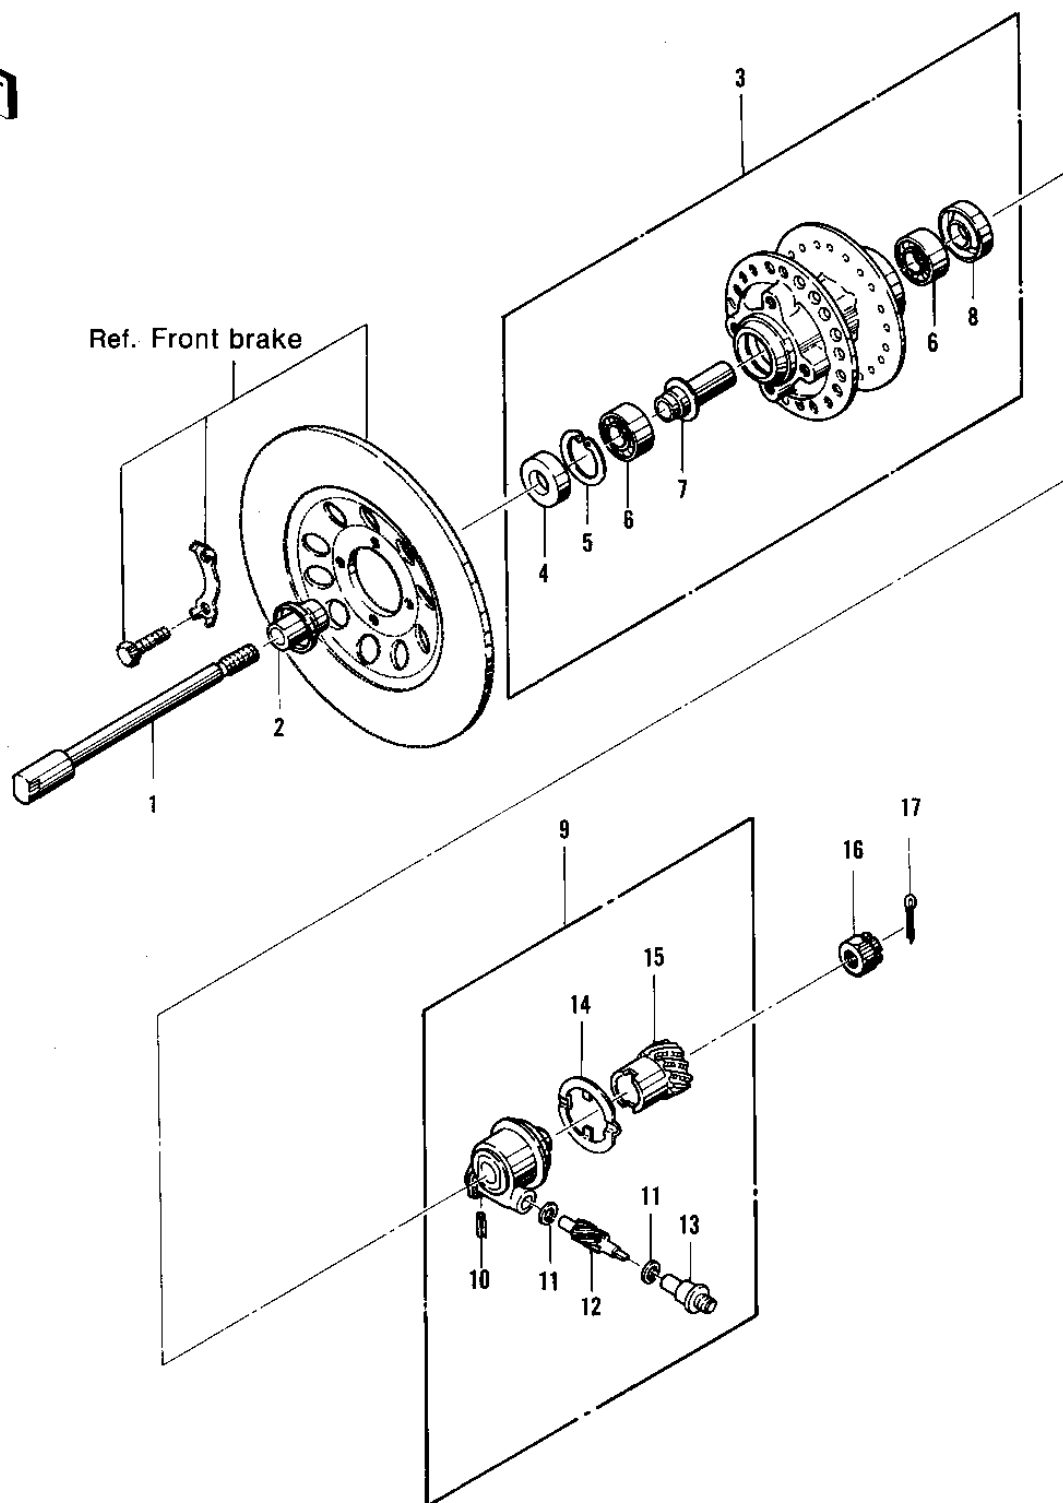

## 1974 KZ400 PARTS DIAGRAM

FRONT HUB ('74-'75 KZ400/KZ400D)

## 1974 KZ400 PARTS LIST

FRONT HUB ('74 -'75 KZ400/KZ400D)

ITEM NAME	PART NUMBER	QUANTITY
AXLE,FRONT (Ref # 1)	41068-045	1
COLLAR,FRONT AXLE (Ref # 2)	41069-028	1
DRUM ASY,FR BRK,BUFF (Ref # 3)	41034-035-80	1
DRUM-ASSY,FR BRK,BUFF (Ref # 3)	41034-038-80	1
OIL SEAL,WTC22427 (Ref # 4)	92052-011	1
CIRCLIP,42MM (Ref # 5)	92033-1041	1
BEARING BALL #6302 (Ref # 6)	601B6302	1
COLLAR,FR HUB BEARING (Ref # 7)	41039-026	1
OIL SEAL,WTC40528 (Ref # 8)	92052-012	1
GEAR BOX ASSY (Ref # 9)	41078-005	1
GEAR BOX ASSY (Ref # 9)	41078-006	1
PIN,SPRING (Ref # 10)	41082-001	1
WASHER THRST SPD PINI (Ref # 11)	41063-001	1
PINION,SPEEDOMETER (Ref # 12)	41060-016	1
BUSH,SPEEDMETER CABLE (Ref # 13)	41062-005	1
DRIVE,SPEED,GEAR (Ref # 14)	41064-012	1
GEAR,SPEEDOMETER (Ref # 15)	41059-025	1
NUT,14MM (Ref # 16)	42045-020	1
PIN COTTER 3.0X25 (Ref # 17)	550D3025	1