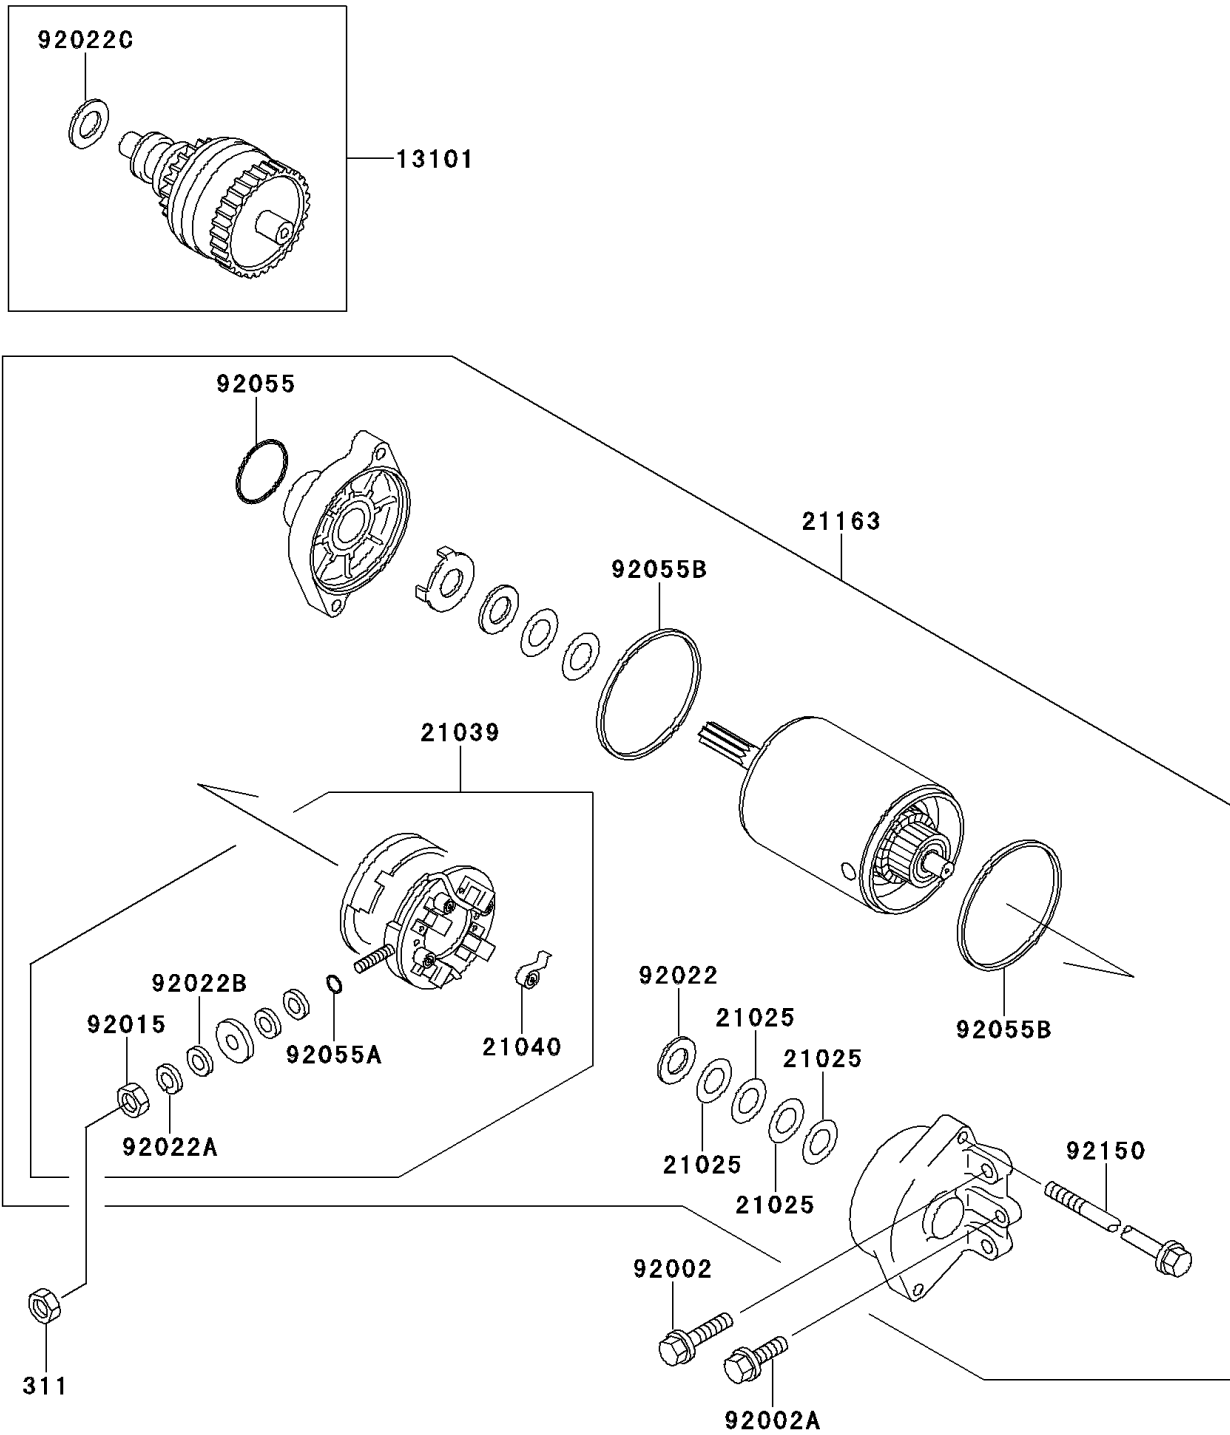

1995 JET SKI® 750 SXi PARTS DIAGRAM

Starter Motor

E1840

1995 JET SKI® 750 SXi PARTS LIST

Starter Motor

ITEM NAME	PART NUMBER	QUANTITY
NUT-HEX,6MM (Ref # 311)	311R0600	1
GEAR-ASSY (Ref # 13101)	13101-3708	1
WASHER,9.1X18X0.2 (Ref # 21025)	21025-011	1
BRUSH,CARBON (Ref # 21039)	21039-3703	1
SPRING-BRUSH (Ref # 21040)	21040-1055	1
STARTER-ELECTRIC (Ref # 21163)	21163-3709	1
BOLT,6X25 (Ref # 92002)	92002-3714	1
BOLT,6X12 (Ref # 92002A)	92002-3763	1
NUT,6MM (Ref # 92015)	92015-3710	1
WASHER,9.1X18X0.8 (Ref # 92022)	92022-1132	1
WASHER,6MM (Ref # 92022A)	92022-3711	1
WASHER,6MM (Ref # 92022B)	92022-3713	1
WASHER,12X24X1.0 (Ref # 92022C)	92022-3731	1
RING-O (Ref # 92055)	92055-1276	1
RING-O,4.5X2.0 (Ref # 92055A)	92055-1370	1
RING-O,STARTER MOTOR (Ref # 92055B)	92055-1381	1
BOLT (Ref # 92150)	92150-3772	1