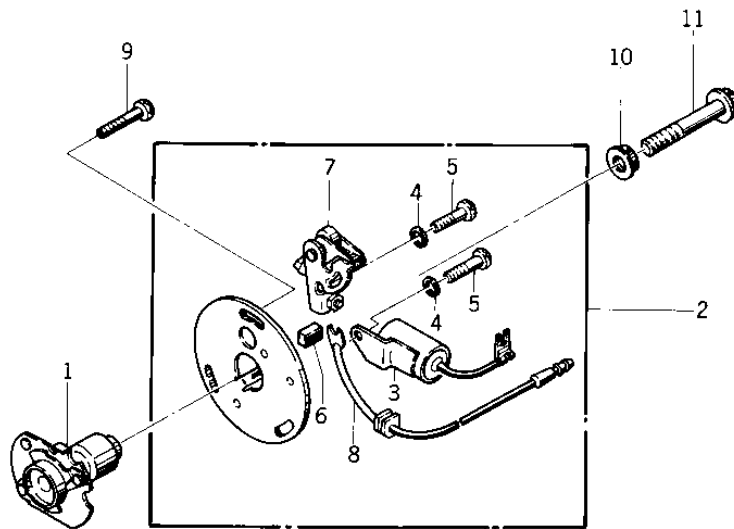

## 1974 KZ400 PARTS DIAGRAM

IGNITION ('74-'75 KZ400/KZ400D)

## 1974 KZ400 PARTS LIST

IGNITION ('74-'75 KZ400/KZ400D)

ITEM NAME	PART NUMBER	QUANTITY
ADVANCER ASSY TIMING (Ref # 1)	21148-006	1
BREAKER ASSY CONTACT (Ref # 2)	21135-009	1
CONDENSER (Ref # 3)	21013-034	2
WASHER SPRING 4MM (Ref # 4)	461F0400	1
SCREW PAN HEAD 4X6 (Ref # 5)	220B0406	1
FELT OIL (Ref # 6)	21019-005	1
BREAKER,CONTACT (Ref # 7)	21008-025	2
WIRING HARNESS BRKR (Ref # 8)	21029-029	1
SCREW PAN HEAD 5X12 (Ref # 9)	220B0512	1
WASHER,SPARK ADVANCER (Ref # 10)	92022-244	1
BOLT-8X63 (Ref # 11)	92001-1397	2
CLAMP,WIRING HARNESS (Ref # 12)	21126-008	2
NUT 6MM (Ref # 13)	311B0600	1
COIL-IGNITION (Ref # 14)	21121-1174	2
COLLAR,IGNITION COIL (Ref # 15)	92027-276	2
BOLT, IGNITION COIL (Ref # 16)	92003-170	1
GROMMET,SPARK PLG CAP (Ref # 17)	21132-005	1
CAP-SPARK PLUG,RTFM20 (Ref # 18)	21130-1007	1
GROMMET-PLUG CAP,A (Ref # 19)	21131-004	1
SPARK PLUG B8ES (Ref # 20)	B8ES	2
SPARK PLUG W24ES-U (Ref # 20)	W24ESU	1