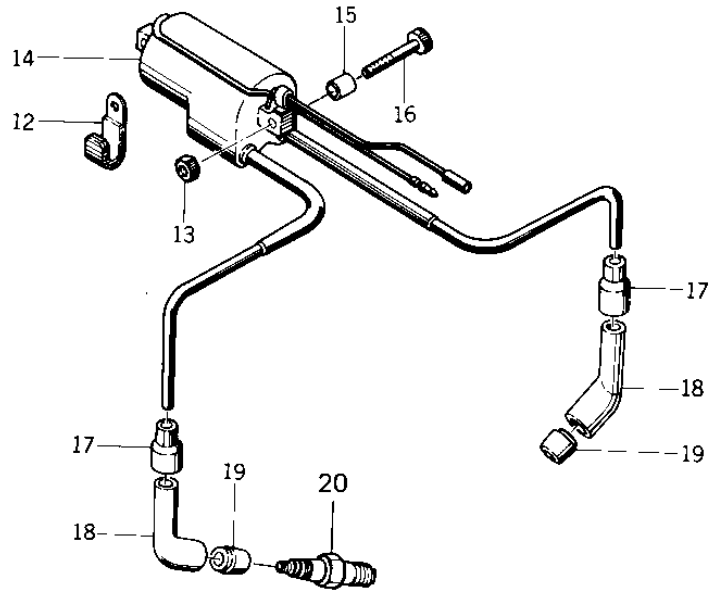

## 1974 KZ400 PARTS DIAGRAM

IGNITION ('74-'75 KZ400/KZ400D)

## 1974 KZ400 PARTS LIST

IGNITION ('74-'75 KZ400/KZ400D)

ITEM NAME	PART NUMBER	QUANTITY
ADVANCER ASSY TIMING (Ref # 1)	21148-006	1
BREAKER ASSY CONTACT (Ref # 2)	21135-009	1
CONDENSER (Ref # 3)	21013-034	2
WASHER SPRING 4MM (Ref # 4)	461F0400	1
SCREW PAN HEAD 4X6 (Ref # 5)	220B0406	1
FELT OIL (Ref # 6)	21019-005	1
BREAKER,CONTACT (Ref # 7)	21008-025	2
WIRING HARNESS BRKR (Ref # 8)	21029-029	1
SCREW PAN HEAD 5X12 (Ref # 9)	220B0512	1
WASHER,SPARK ADVANCER (Ref # 10)	92022-244	1
BOLT-8X63 (Ref # 11)	92001-1397	2
CLAMP,WIRING HARNESS (Ref # 12)	21126-008	2
NUT 6MM (Ref # 13)	311B0600	1
COIL-IGNITION (Ref # 14)	21121-1174	2
COLLAR,IGNITION COIL (Ref # 15)	92027-276	2
BOLT, IGNITION COIL (Ref # 16)	92003-170	1
GROMMET,SPARK PLG CAP (Ref # 17)	21132-005	1
CAP-SPARK PLUG,RTFM20 (Ref # 18)	21130-1007	1
GROMMET-PLUG CAP,A (Ref # 19)	21131-004	1
SPARK PLUG B8ES (Ref # 20)	B8ES	2
SPARK PLUG W24ES-U (Ref # 20)	W24ESU	1