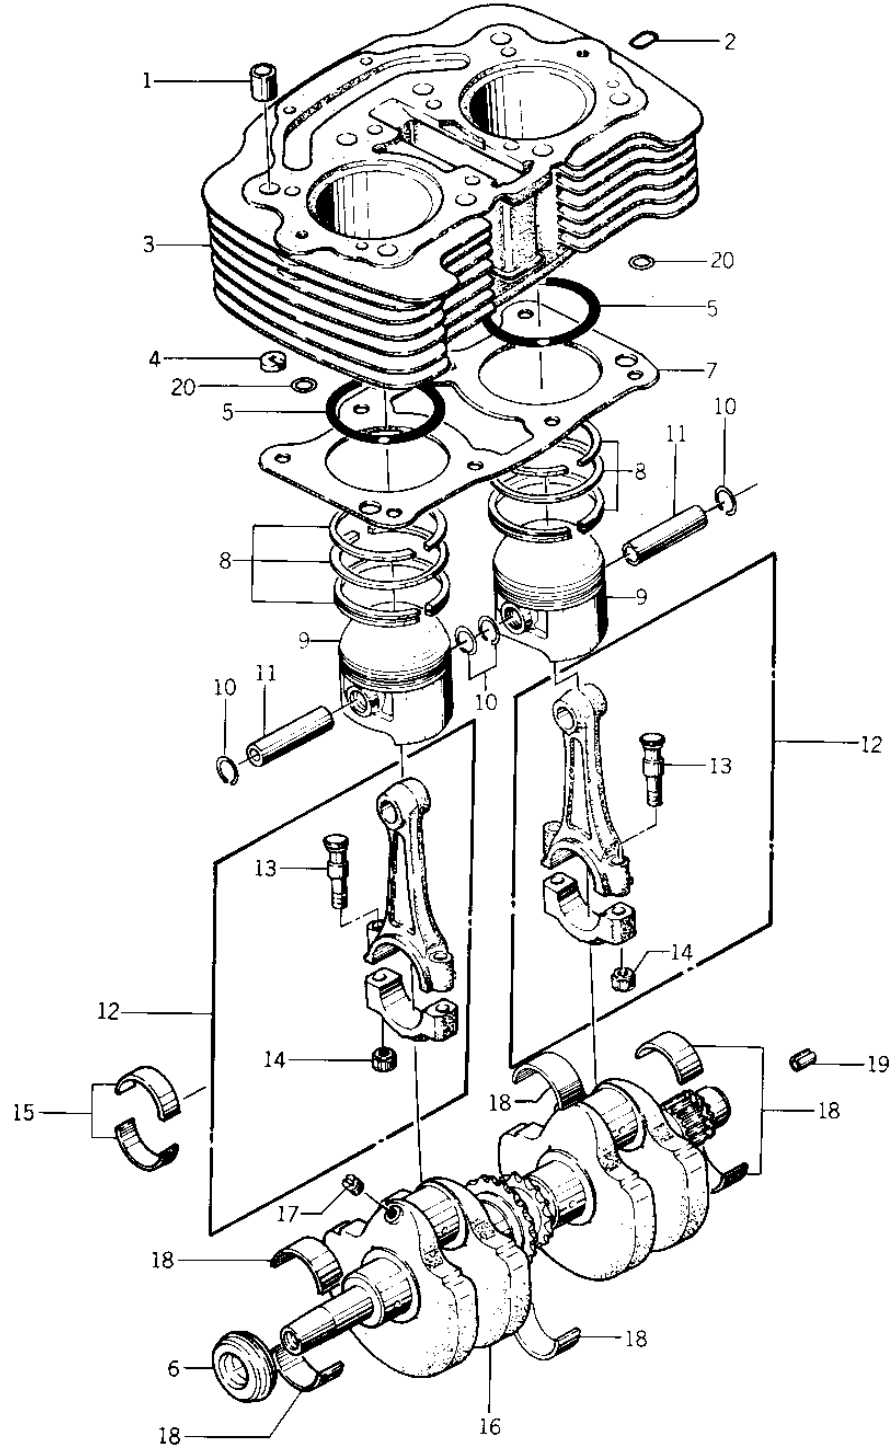

1974 KZ400 PARTS DIAGRAM

CYLINDER/PISTONS/CRANKSHAFT ('74-'75 KZ)

104

1974 KZ400 PARTS LIST

CYLINDER/PISTONS/CRANKSHAFT ('74-'75 KZ)

ITEM NAME	PART NUMBER	QUANTITY
PIN,DOWEL,14MM (Ref # 1)	92042-032	1
"O" RING,CYLINDER (Ref # 2)	11009-1012	1
CYLINDER, (Ref # 3)	11005-146	2
DAMPER RUBBER,CYLNDR (Ref # 4)	92075-256	1
"O" RING (Ref # 5)	92055-056	1
OIL SEAL,L.H CRNKSFT (Ref # 6)	92050-064	1
GASKET,CYLINDER BASE (Ref # 7)	11009-040	1
RING SET,PISTON,STD (Ref # 8)	13008-5028	2
RING SET,0.020",O/S (Ref # 8)	13025-5013	2
RING SET,0.040",O/S (Ref # 8)	13024-5012	2
PISTON,STD (Ref # 9)	13001-069	1
PISTON,0.020" O.S (Ref # 9)	13029-070	1
PISTON,0.040" O.S (Ref # 9)	13027-063	1
CIRCLIP PISTON PIN (Ref # 10)	92036-005	1
PIN-PISTON (Ref # 11)	13002-029	1
CONNECTING ROD ASSY,H (Ref # 12)	13032-046-HH	4
CONNECTING ROD ASSY,I (Ref # 12)	13032-046-II	1
CONNECTING ROD ASSY,J (Ref # 12)	13032-046-JJ	1
UNAVAILABLE IN PRICE BOOK (Ref # 12)	13032-046-KK	1
BOLT (Ref # 13)	92001-169	2
NUT,CONNECTING ROD (Ref # 14)	92016-053	1
NUT,FLANGED,8MM (Ref # 14)	92015-1311	1
METAL,CONROD BEARING (Ref # 15)	13034-037	1
METAL,CON ROD (Ref # 15)	13034-047	1
METAL,CON ROD (Ref # 15)	13034-048	1
CRANKSHAFT ASSY (Ref # 16)	13037-061	1
SCREW,SLOTTED,6X8 (Ref # 17)	291H0608	1
BUSHING,CRANKSHAFT (Ref # 18)	92028-1102	4
PIN-SPRING,4X8 (Ref # 19)	555A0408	1

1974 KZ400 PARTS LIST

CYLINDER/PISTONS/CRANKSHAFT ('74-'75 KZ)

ITEM NAME	PART NUMBER	QUANTITY
"O" RING (Ref # 20)	92055-074	1
"O" RING (Ref # 20)	92055-090	1