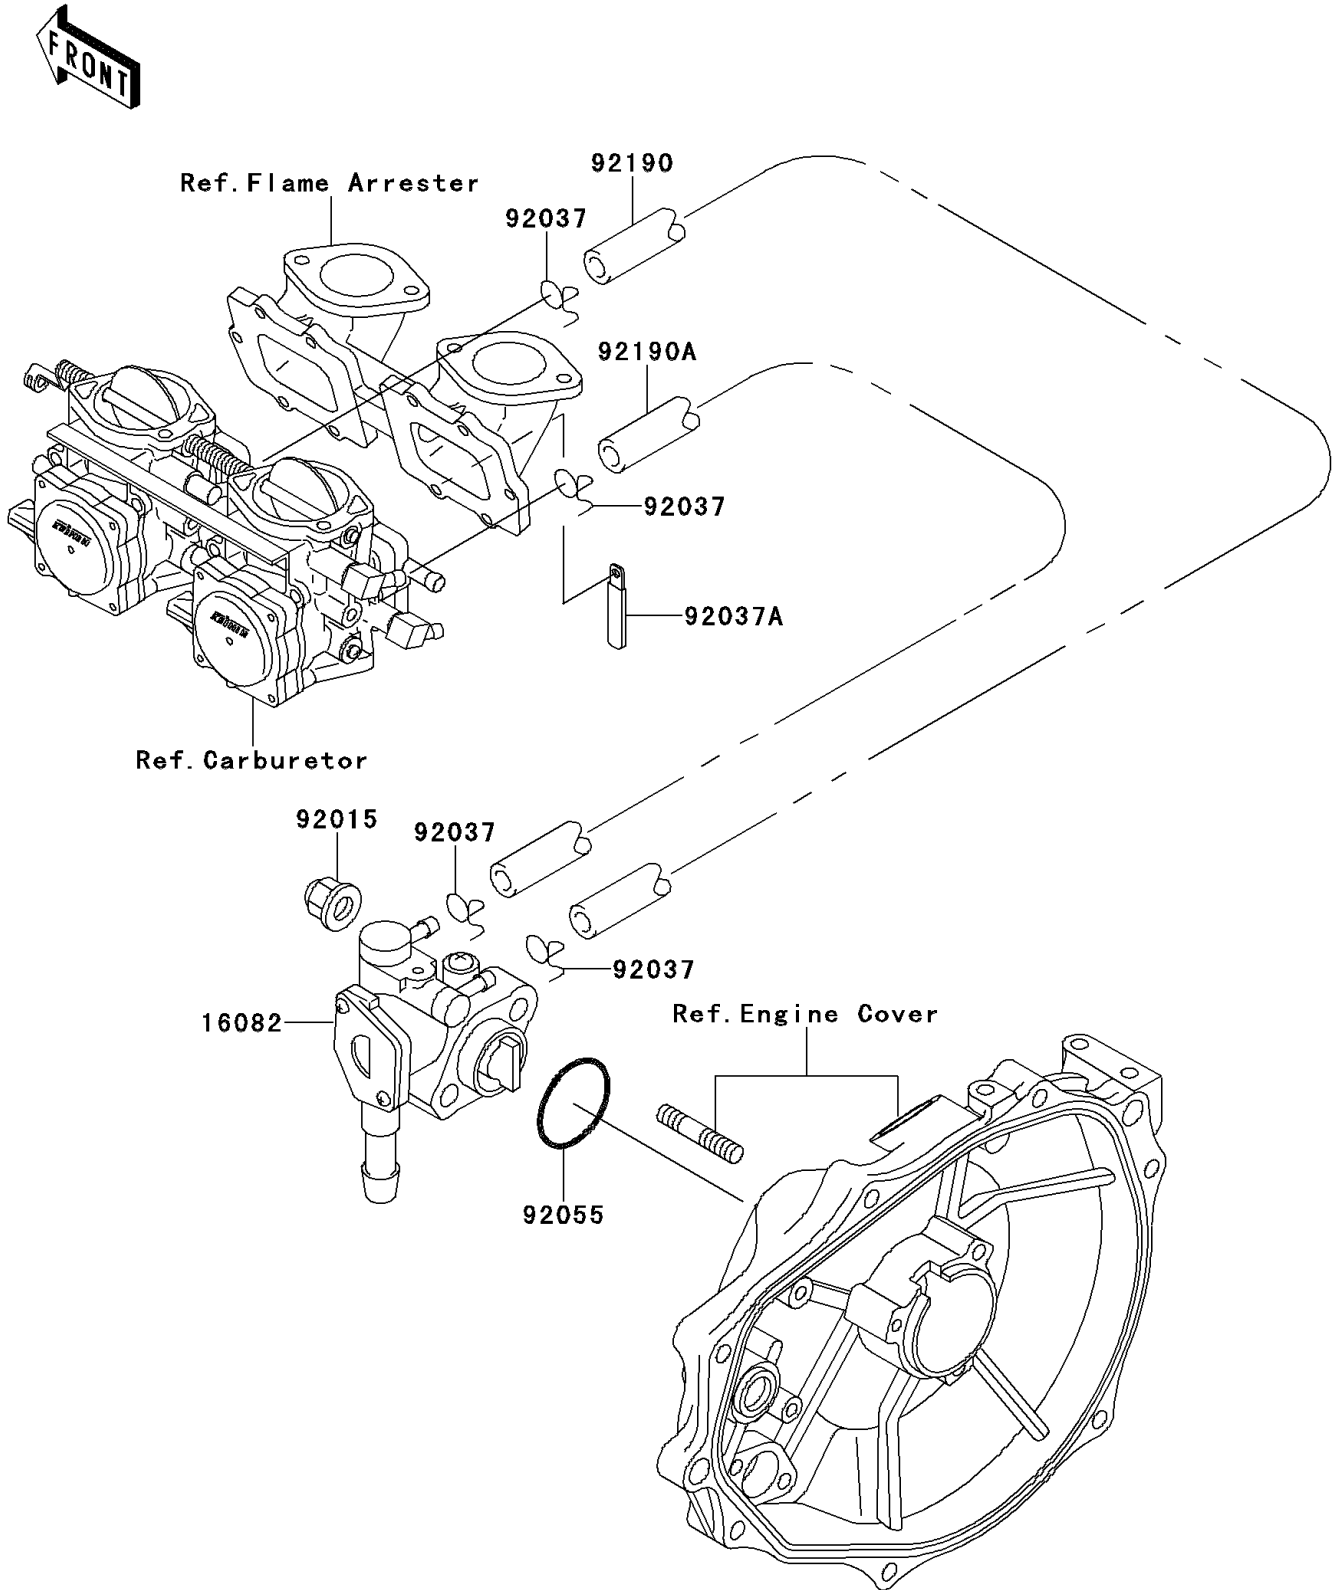

1995 JET SKI® 750 SXi PARTS DIAGRAM

Oil Pump

E1710

1995 JET SKI® 750 SXi PARTS LIST

Oil Pump

ITEM NAME	PART NUMBER	QUANTITY
PUMP-ASSY-OIL (Ref # 16082)	16082-3713	1
NUT,CAP,6MM (Ref # 92015)	92015-1385	1
CLAMP (Ref # 92037)	92037-3722	1
CLAMP,L=100 (Ref # 92037A)	92037-3736	1
RING-O,19.5X1.5 (Ref # 92055)	92055-055	1
TUBE,3X6X420 (Ref # 92190)	92190-3945	1
TUBE,RR,CARBURETOR (Ref # 92190A)	92190-3967	1