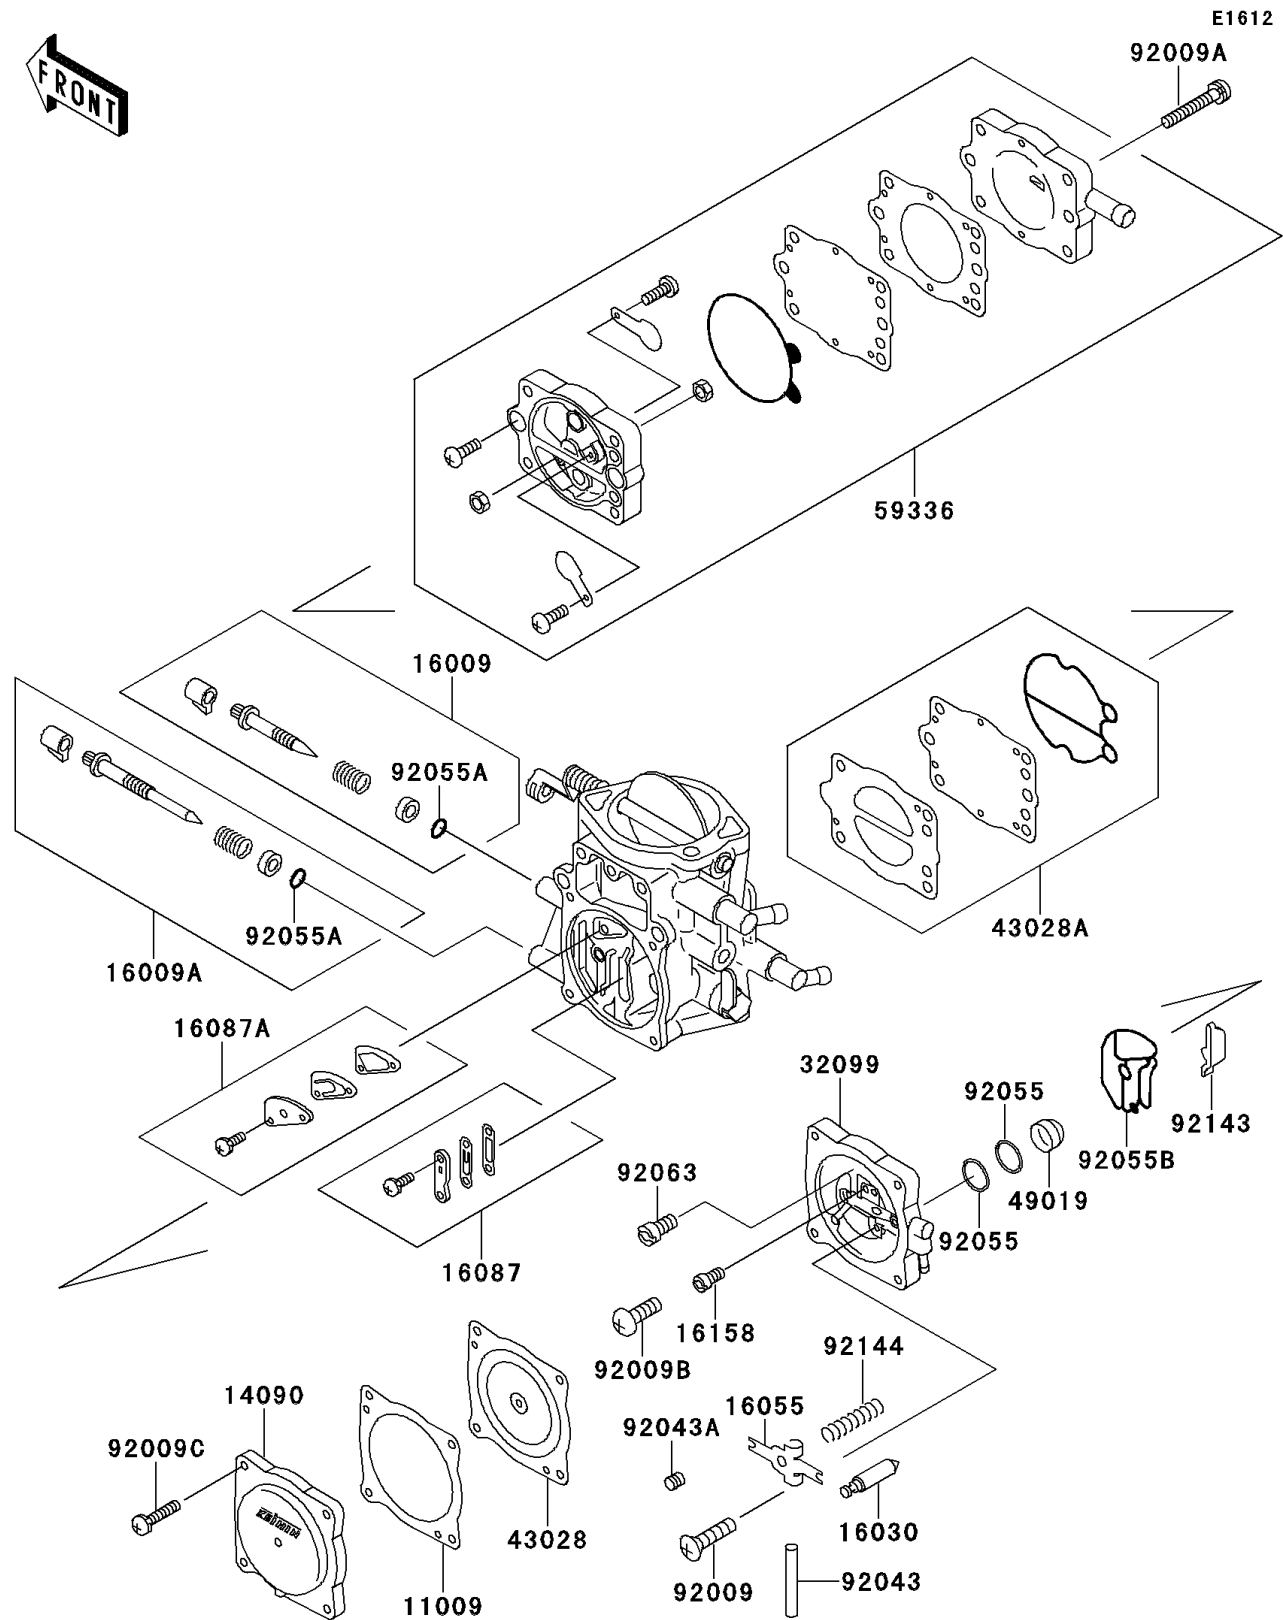

## 1995 JET SKI® 750 SXi PARTS DIAGRAM

Carburetor Parts(JS750-B1)

## 1995 JET SKI® 750 SXi PARTS LIST

Carburetor Parts(JS750-B1)

| ITEM NAME                              | PART NUMBER | QUANTITY |
|--|-------------|----------|
| GASKET,DIAPHRAGM (Ref # 11009)         | 11009-3730  | 1        |
| COVER,DIAPHRAGM (Ref # 14090)          | 14090-3702  | 1        |
| NEEDLE-JET,MAIN (Ref # 16009)          | 16009-3711  | 1        |
| NEEDLE-JET,SLOW (Ref # 16009A)         | 16009-3715  | 1        |
| VALVE-FLOAT (Ref # 16030)              | 16030-3701  | 1        |
| ARM-FLOAT (Ref # 16055)                | 16055-3701  | 1        |
| VALVE-CHECK (Ref # 16087)              | 16087-3704  | 1        |
| VALVE-CHECK,MAIN (Ref # 16087A)        | 16087-3705  | 1        |
| JET-SLOW,#75 (Ref # 16158)             | 16158-3705  | 1        |
| CASE (Ref # 32099)                     | 32099-3824  | 1        |
| DIAPHRAGM,CARBURETOR (Ref # 43028)     | 43028-3704  | 1        |
| DIAPHRAGM,PUMP (Ref # 43028A)          | 43028-3706  | 1        |
| FILTER-FUEL,STRAINER (Ref # 49019)     | 49019-3707  | 1        |
| CASE-PUMP (Ref # 59336)                | 59336-3710  | 1        |
| SCREW,3X6 (Ref # 92009)                | 92009-3712  | 1        |
| SCREW,5X28 (Ref # 92009A)              | 92009-3783  | 1        |
| SCREW (Ref # 92009B)                   | 92009-3804  | 1        |
| SCREW,4X18 (Ref # 92009C)              | 92009-3808  | 1        |
| PIN,FLOAT (Ref # 92043)                | 92043-1209  | 1        |
| PIN,THROTTLE STOP SCREW (Ref # 92043A) | 92043-3712  | 1        |
| RING-O (Ref # 92055)                   | 92055-1246  | 1        |
| RING-O,ADJUST SCREW (Ref # 92055A)     | 92055-3713  | 1        |
| RING-O (Ref # 92055B)                  | 92055-3735  | 1        |
| JET-MAIN,#115 (Ref # 92063)            | 92063-3712  | 1        |
| COLLAR (Ref # 92143)                   | 92143-3727  | 1        |
| SPRING,FLOAT ARM (Ref # 92144)         | 92144-3744  | 1        |