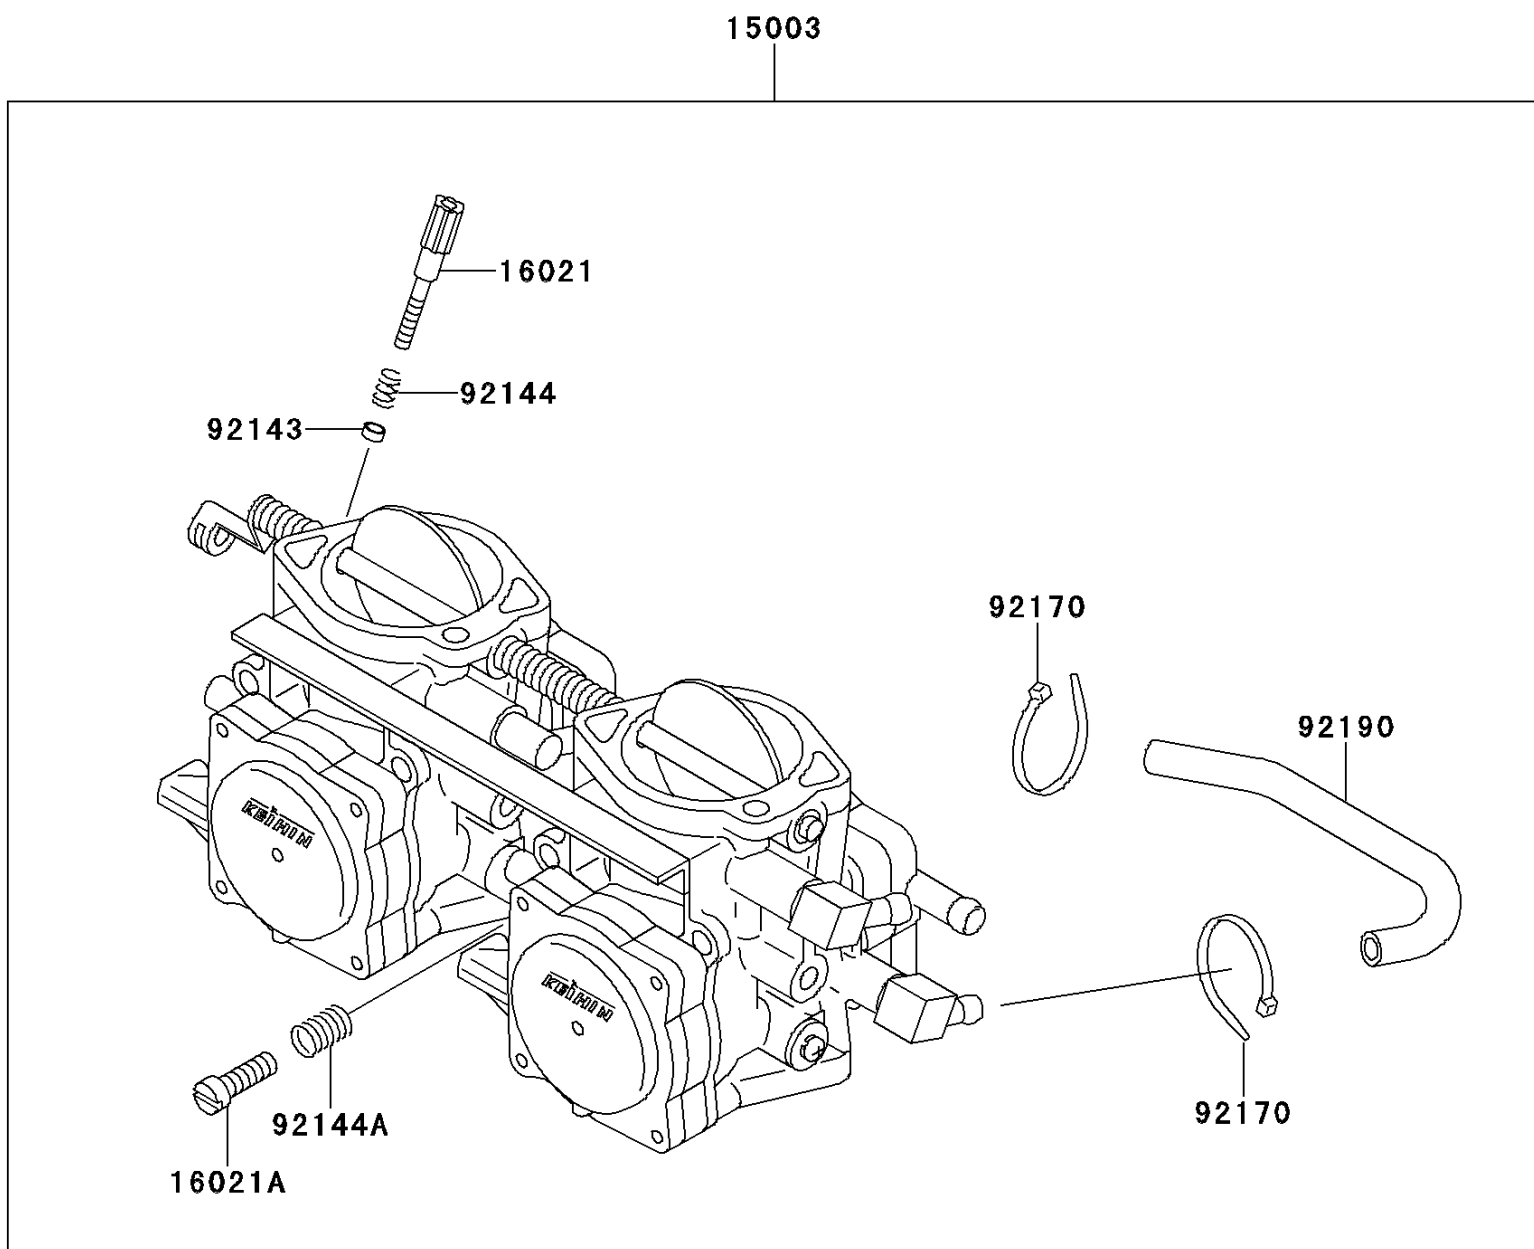

1995 JET SKI® 750 SXi PARTS DIAGRAM

Carburetor(JS750-B1)

E1611

1995 JET SKI® 750 SXi PARTS LIST

Carburetor(JS750-B1)

ITEM NAME	PART NUMBER	QUANTITY
CARBURETOR-ASSY (Ref # 15003)	15003-3710	1
SCREW-THROTTLE STOP (Ref # 16021)	16021-3702	1
SCREW-THROTTLE STOP (Ref # 16021A)	16021-3704	1
COLLAR,THROTTLE STOP SCREW (Ref # 92143)	92143-3709	1
SPRING,THROTTLE STOP SCREW (Ref # 92144)	92144-3706	1
SPRING,THROTTLE STOP SCREW (Ref # 92144A)	92144-3745	1
CLAMP,TUBE (Ref # 92170)	92170-3740	1
TUBE,5.3X10.5X180 (Ref # 92190)	92190-3910	1