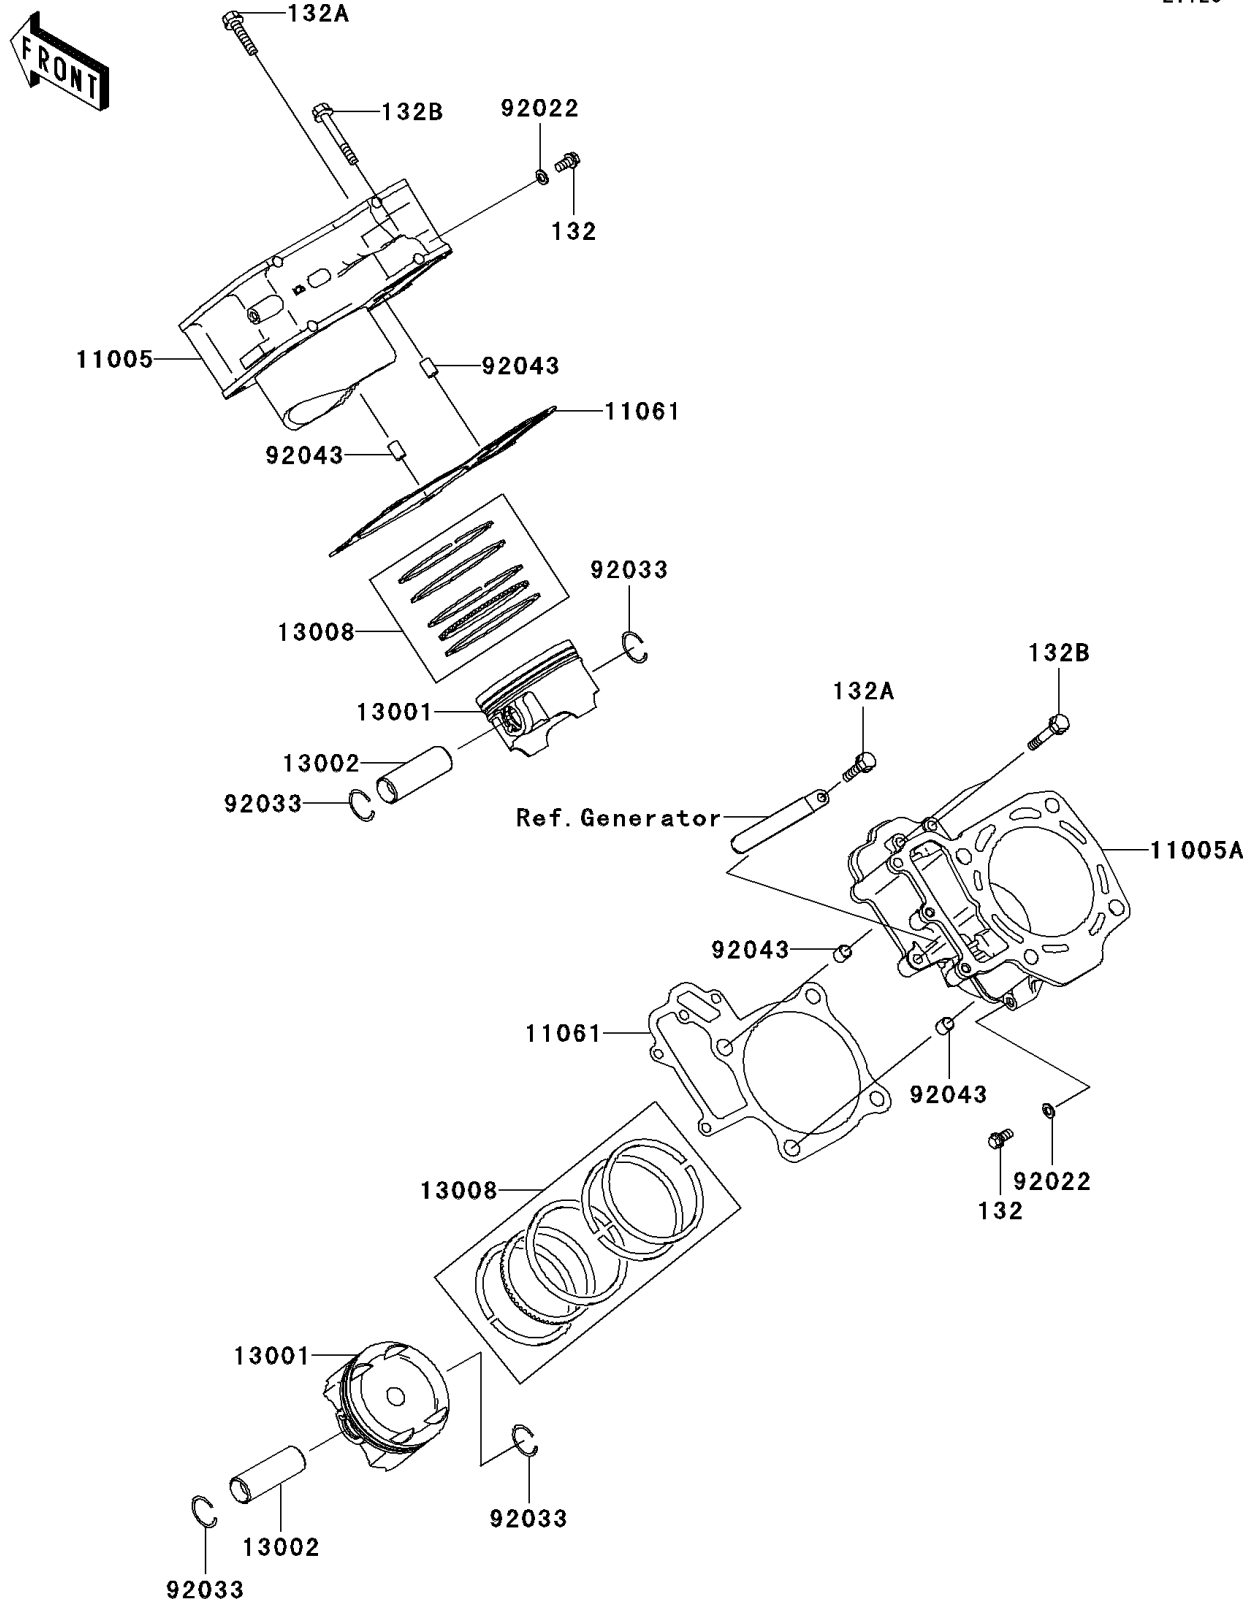

2008 Teryx® 750 4x4 PARTS DIAGRAM

Cylinder/Piston(s)

E1120

2008 Teryx[®] 750 4x4 PARTS LIST

Cylinder/Piston(s)

ITEM NAME	PART NUMBER	QUANTITY
BOLT-FLANGED-SMALL,6X12 (Ref # 132)	132BD0612	1
BOLT-FLANGED-SMALL,6X30 (Ref # 132A)	132BD0630	1
BOLT-FLANGED-SMALL,6X40 (Ref # 132B)	132BD0640	1
CYLINDER-ENGINE,FR (Ref # 11005)	11005-0107	1
CYLINDER-ENGINE,RR (Ref # 11005A)	11005-0108	1
GASKET,CYLINDER BASE (Ref # 11061)	11061-0063	1
PISTON-ENGINE (Ref # 13001)	13001-0021	1
PIN-PISTON (Ref # 13002)	13002-1060	1
RING-SET-PISTON (Ref # 13008)	13008-0008	1
WASHER,6.2X11X1 (Ref # 92022)	92022-304	1
RING-SNAP (Ref # 92033)	92033-1207	1
PIN,10.1X12X14 (Ref # 92043)	92043-4009	1