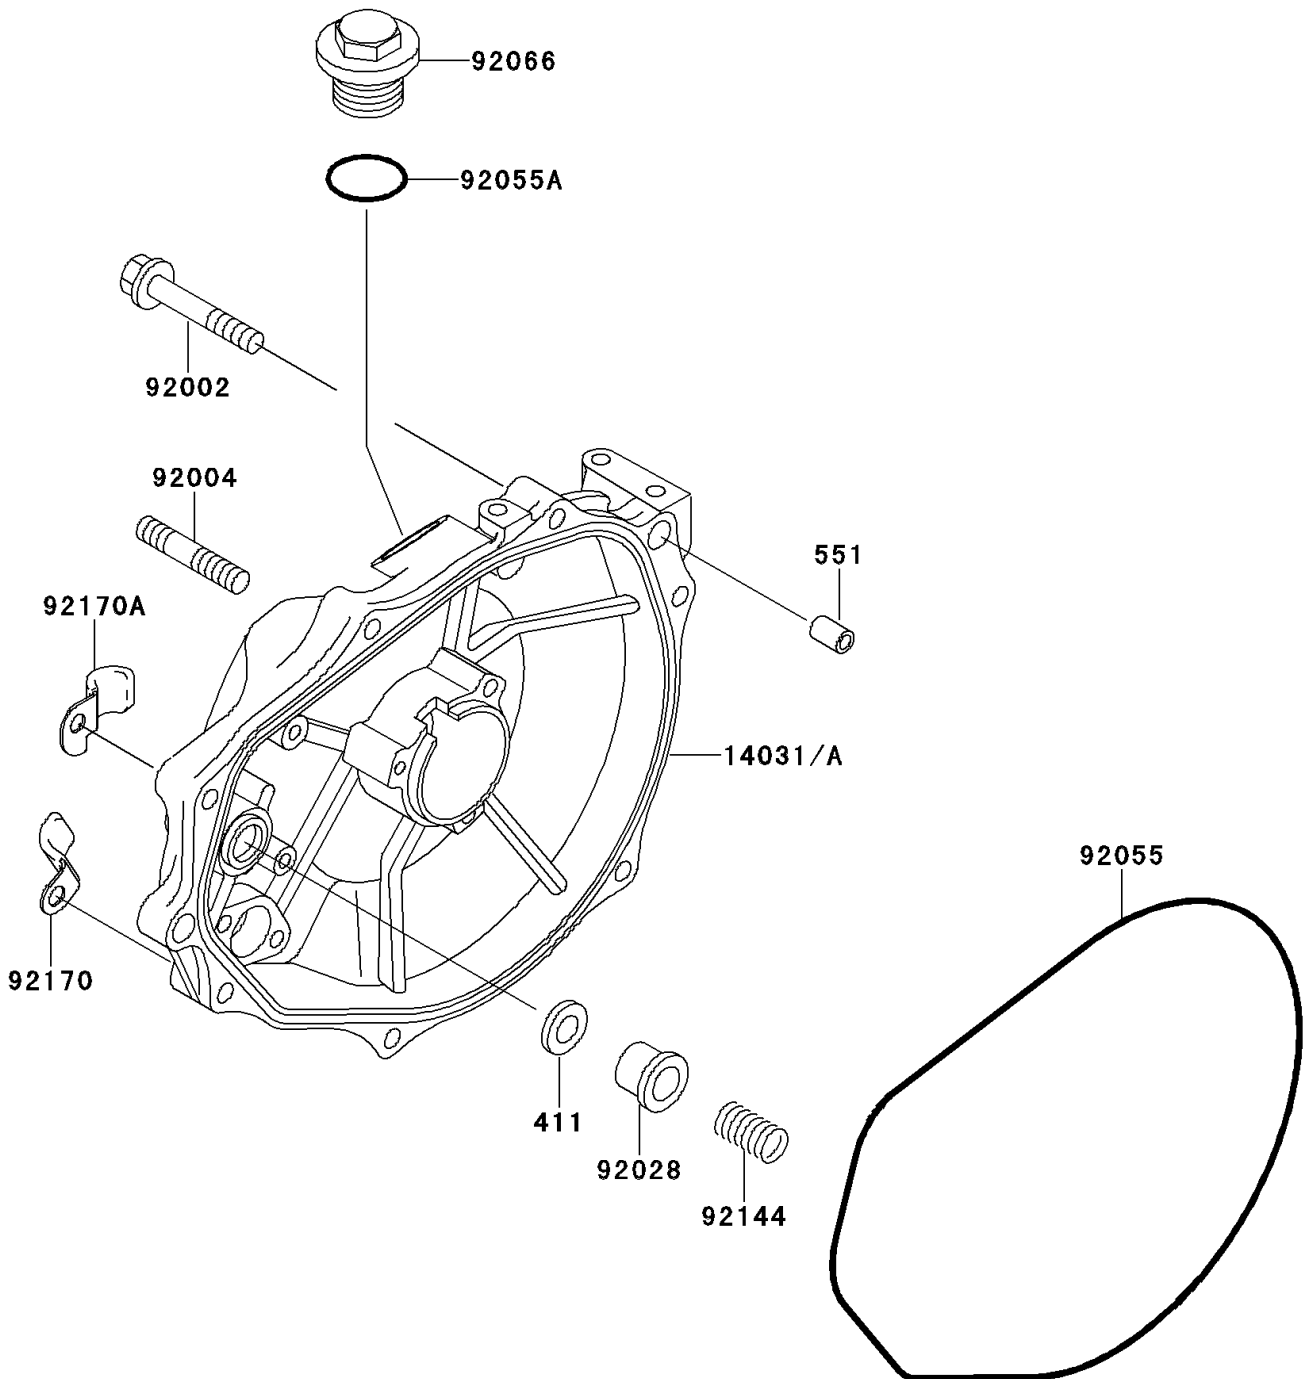

1995 JET SKI® 750 SXi PARTS DIAGRAM

Engine Cover(s)

E1431

1995 JET SKI® 750 SXi PARTS LIST

Engine Cover(s)

ITEM NAME	PART NUMBER	QUANTITY
WASHER-PLAIN,5MM (Ref # 411)	411S0500	1
PIN-DOWEL (Ref # 551)	551R0812	1
COVER-GENERATOR (Ref # 14031)	14031-3720	1
BOLT,6X30 (Ref # 92002)	92002-3726	1
STUD (Ref # 92004)	92004-3710	1
BUSHING (Ref # 92028)	92028-3718	1
RING-O,GENERATOR COVER (Ref # 92055)	92055-3712	1
RING-O (Ref # 92055A)	92055-515	1
PLUG (Ref # 92066)	92066-3739	1
SPRING (Ref # 92144)	92144-3728	1
CLAMP (Ref # 92170)	92170-3735	1
CLAMP (Ref # 92170A)	92170-3736	1