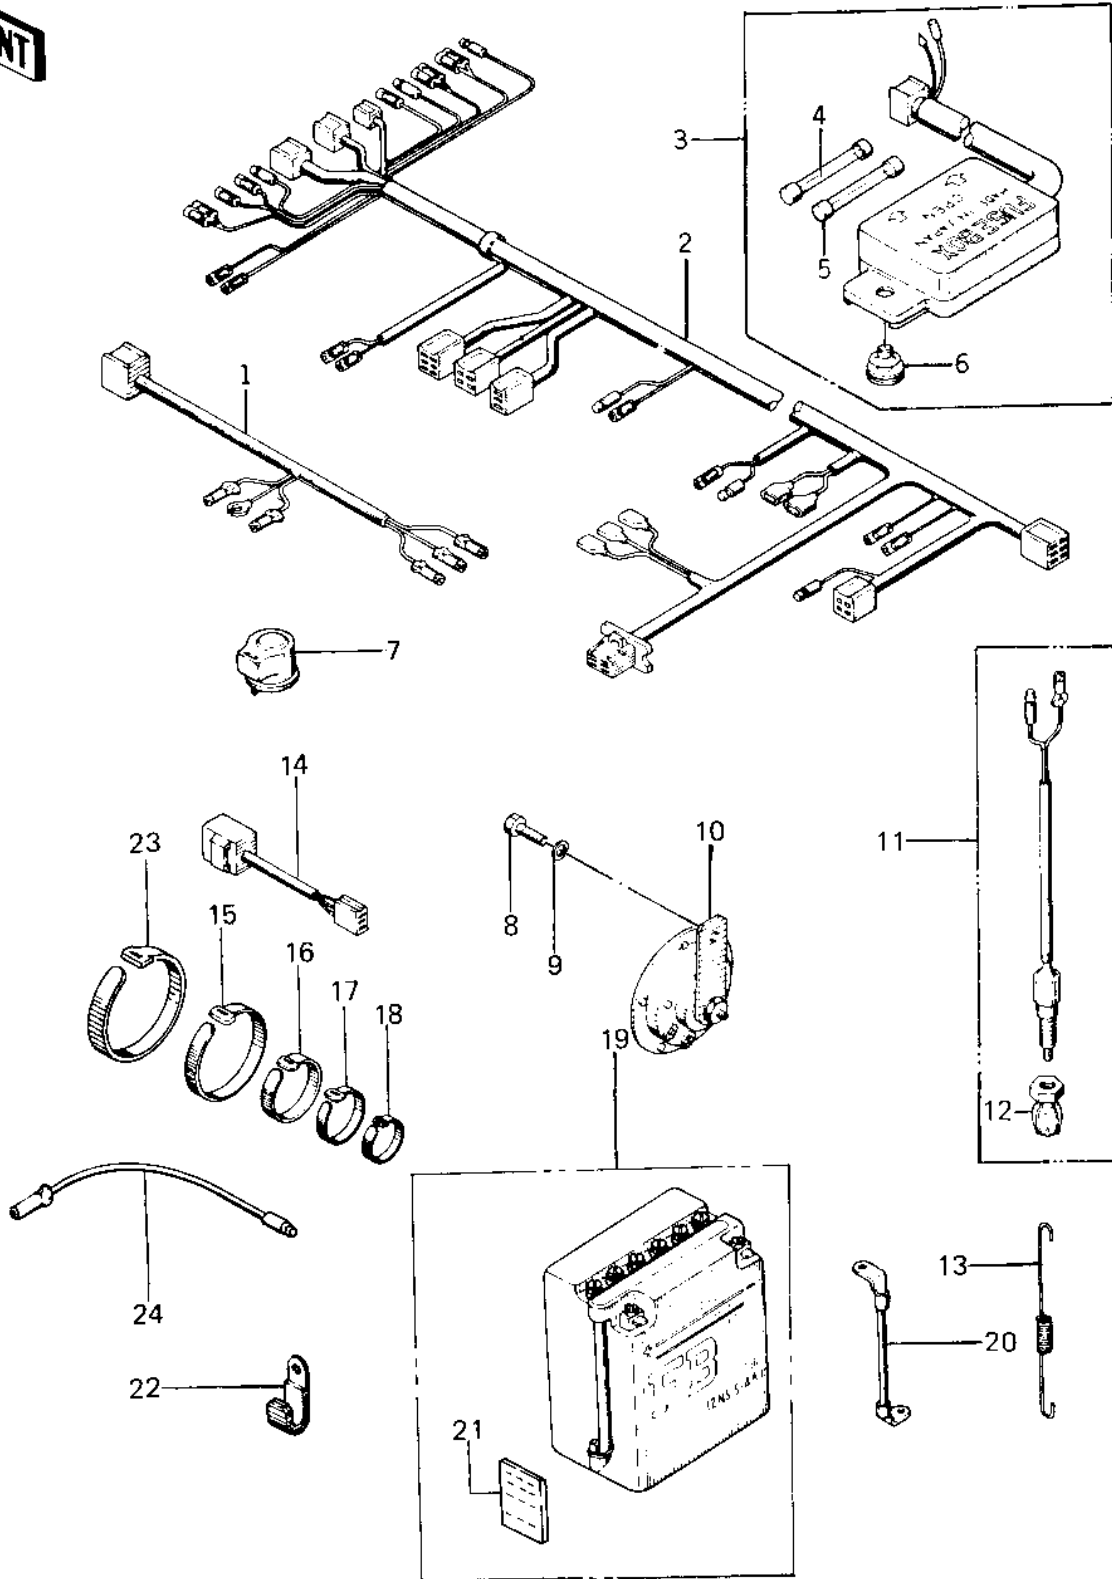

## 1977 KZ400 Deluxe PARTS DIAGRAM

CHASSIS ELECTRICAL EQUIPMENT

## 1977 KZ400 Deluxe PARTS LIST

### CHASSIS ELECTRICAL EQUIPMENT

ITEM NAME	PART NUMBER	QUANTITY
WIRING HARNESS REAR (Ref # 1)	26002-049	1
WIRING HARNESS,MAIN (Ref # 2)	26001-136	1
FUSE ASSY (Ref # 3)	26004-035	1
FUSE-20A (Ref # 4)	26006-005	1
FUSE 10A (Ref # 5)	26006-003	1
DAMPER RUBBER,FUSE (Ref # 6)	92075-279	1
RELAY-TURN SIGNAL (Ref # 7)	27002-011	1
BOLT,8X20 (Ref # 8)	115G0820	1
WASHER SPRING 8MM (Ref # 9)	461F0800	1
HORN (Ref # 10)	27003-1006	2
SWITCH,BRAKE LIGHT (Ref # 11)	27010-025	1
NUT,BRAKE LAMP SWITCH (Ref # 12)	27037-001	1
SPRING,BRAKE LIGHT SW (Ref # 13)	27011-015	1
SWITCH,BK LIGHT IND (Ref # 14)	28019-002	1
BAND,LONG (Ref # 15)	92072-032	1
BAND,MIDDLE (Ref # 16)	92072-031	1
BAND,SHORT (Ref # 17)	92072-030	1
BAND,BREATHER WIRE (Ref # 18)	92072-067	1
YUA BAT 12N12A-4A-1 (Ref # 19)	26012-045	1
WIRE,LEAD (Ref # 20)	26010-044	1
LABEL-WARNING,BATTERY (Ref # 21)	56040-1036	1
CLAMP,WIRING HARNESS (Ref # 22)	21126-008	1
BAND-RUBBER (Ref # 23)	92072-035	1
WIRE,LEAD,REAR (Ref # 24)	26011-097	1