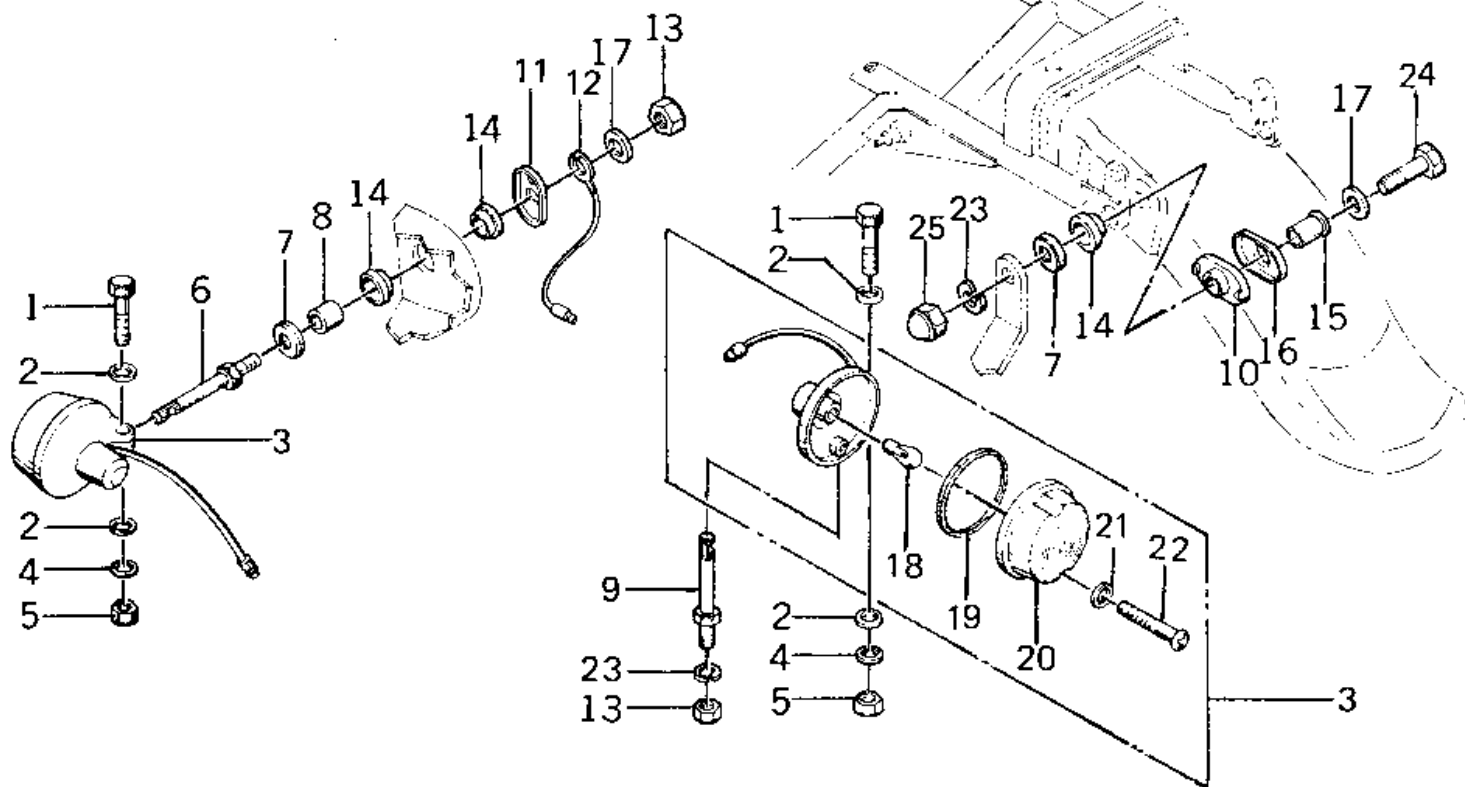

1977 KZ400 Deluxe PARTS DIAGRAM

TURN SIGNALS

1977 KZ400 Deluxe PARTS LIST

TURN SIGNALS

ITEM NAME	PART NUMBER	QUANTITY
BOLT-UPSET (Ref # 1)	112G0630	1
WASHER PLAIN 6MM (Ref # 2)	410B0600	1
LAMP-TURN SIGNAL (Ref # 3)	23040-029	1
WASHER SPRING 6MM (Ref # 4)	461F0600	1
NUT 6MM (Ref # 5)	311B0600	1
BKT TURN SIGNL LIGHT (Ref # 6)	23051-049	1
CAP,SIGNAL LIGHT STAY (Ref # 7)	92102-015	1
COLLAR (Ref # 8)	92027-281	1
BRACKET,TURN SIG LAMP (Ref # 9)	23051-054	1
DAMPER RUBBER,SIGNAL (Ref # 10)	92075-238	1
CAP,FR SIG LIGHT STAY (Ref # 11)	92102-014	1
WIRE TURN SIGNAL LEAD (Ref # 12)	26011-081	1
NUT-HEX-FINE,12MM (Ref # 13)	315B1200	1
DAMPER RUBBER,SIGNAL (Ref # 14)	92075-241	1
COLLAR,RR SIG LIGHT (Ref # 15)	92027-225	1
CAP,RR SIG LIGHT STAY (Ref # 16)	92102-013	1
WASHER PLAIN 12MM (Ref # 17)	411B1200	1
BULB 12V 32CP (Ref # 18)	92069-055	1
GASKET,TURN SIG LAMP (Ref # 19)	23050-002	1
LENS-SIGNAL LAMP (Ref # 20)	23048-1024	2
WASHER-PLAIN,4MM (Ref # 21)	23058-002	1
SCREW-PAN HEAD,4X35 (Ref # 22)	220E0435A	1
WASHER SPRING 12MM (Ref # 23)	461F1200	1
BOLT,HEX HEAD,12X45 (Ref # 24)	113B1245A	1
NUT 12MM (Ref # 25)	92020-014	1