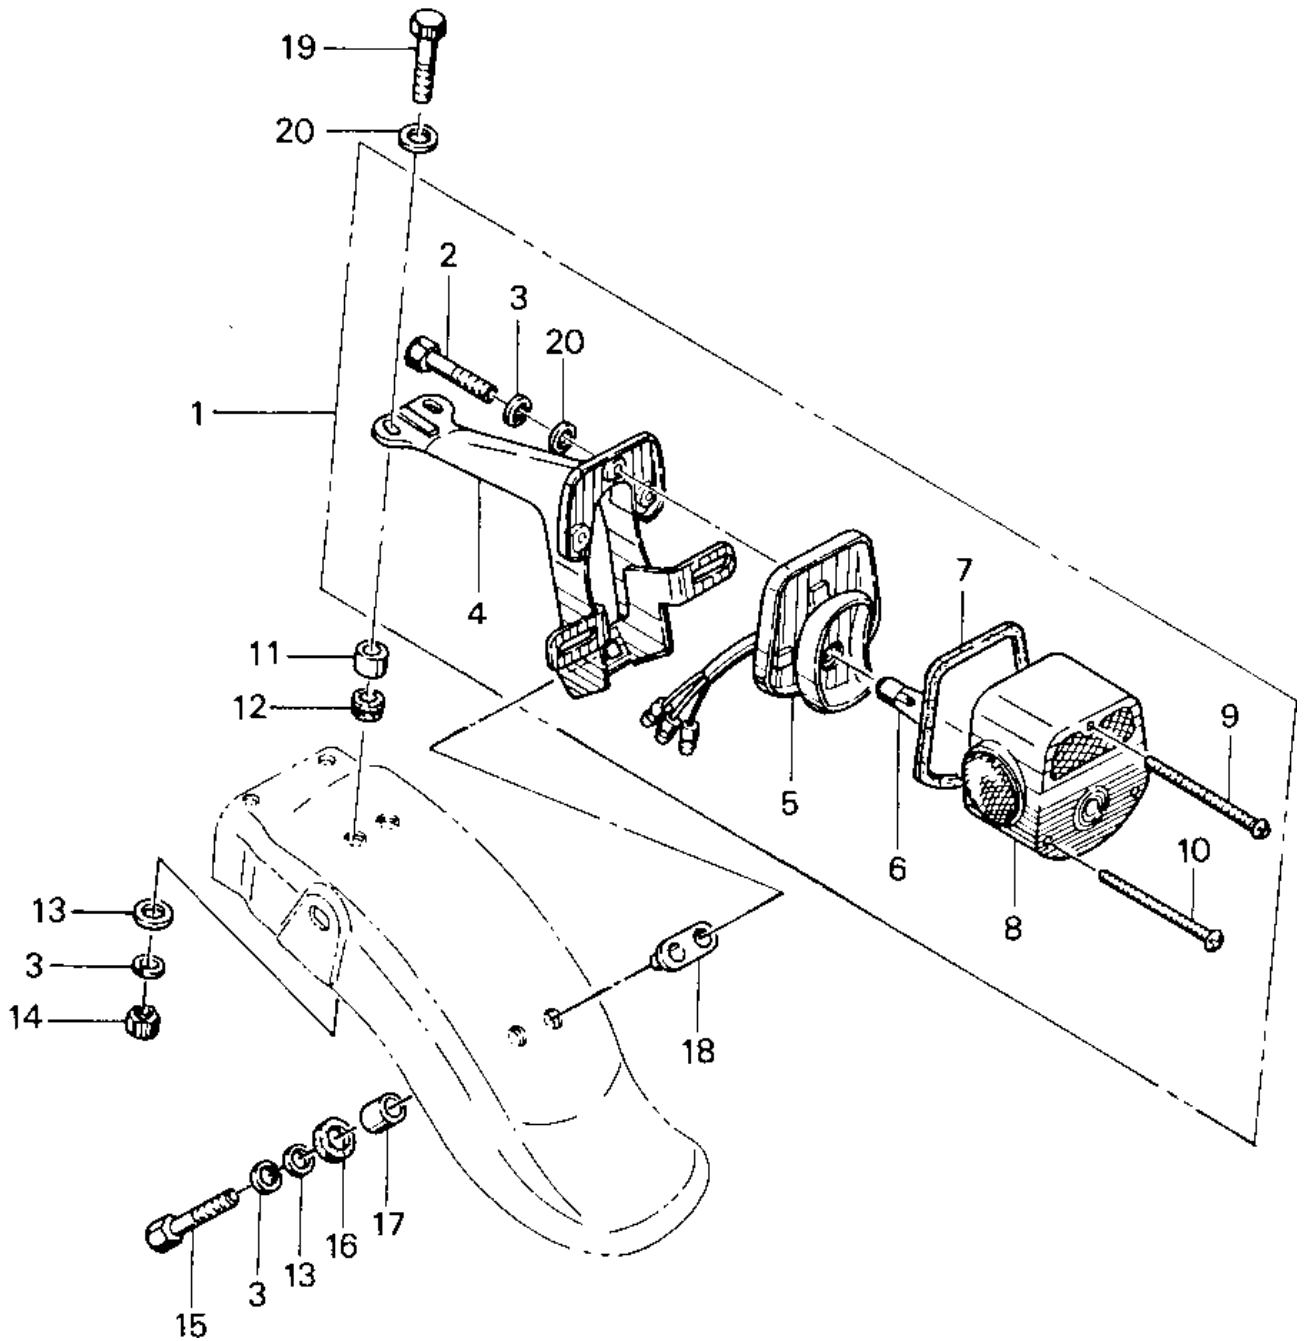

1977 KZ400 Deluxe PARTS DIAGRAM

TAILLIGHT

1977 KZ400 Deluxe PARTS LIST

TAILLIGHT

ITEM NAME	PART NUMBER	QUANTITY
LIGHT ASSY TAIL BLACK (Ref # 1)	23024-059-10	1
BOLT-UPSET 6X14 (Ref # 2)	112B0614	1
WASHER SPRING 6MM (Ref # 3)	461F0600	1
BKT LICENSE PLT BLACK (Ref # 4)	23036-041-10	1
BODY-COMP-TAIL LAMP (Ref # 5)	23027-1019	2
BULB,12V 32/3CP (Ref # 6)	92069-059	1
GASKET,TAIL LAMP LENS (Ref # 7)	23028-019	1
LENS,TAIL LAMP (Ref # 8)	23026-028	1
SCREW (Ref # 9)	220R0455	1
SCREW PAN HEAD 4X50 (Ref # 10)	220E0450	1
COLLAR,6.8X10X8.5 (Ref # 11)	92027-129	1
DAMPER RUBBER (Ref # 12)	92075-076	1
WASHER 6.5X20X1.6T (Ref # 13)	92022-125	1
NUT 6MM (Ref # 14)	311B0600	1
BOLT-UPSET (Ref # 15)	112G0625	1
DAMPER RUBBER,RR FEND (Ref # 16)	92075-121	1
COLLAR,REAR FENDER (Ref # 17)	92027-162	1
DAMPER RUBBER,FENDER (Ref # 18)	92075-273	1
BOLT 6X22 (Ref # 19)	112B0622	1
WASHER PLAIN 6MM (Ref # 20)	411B0600	1