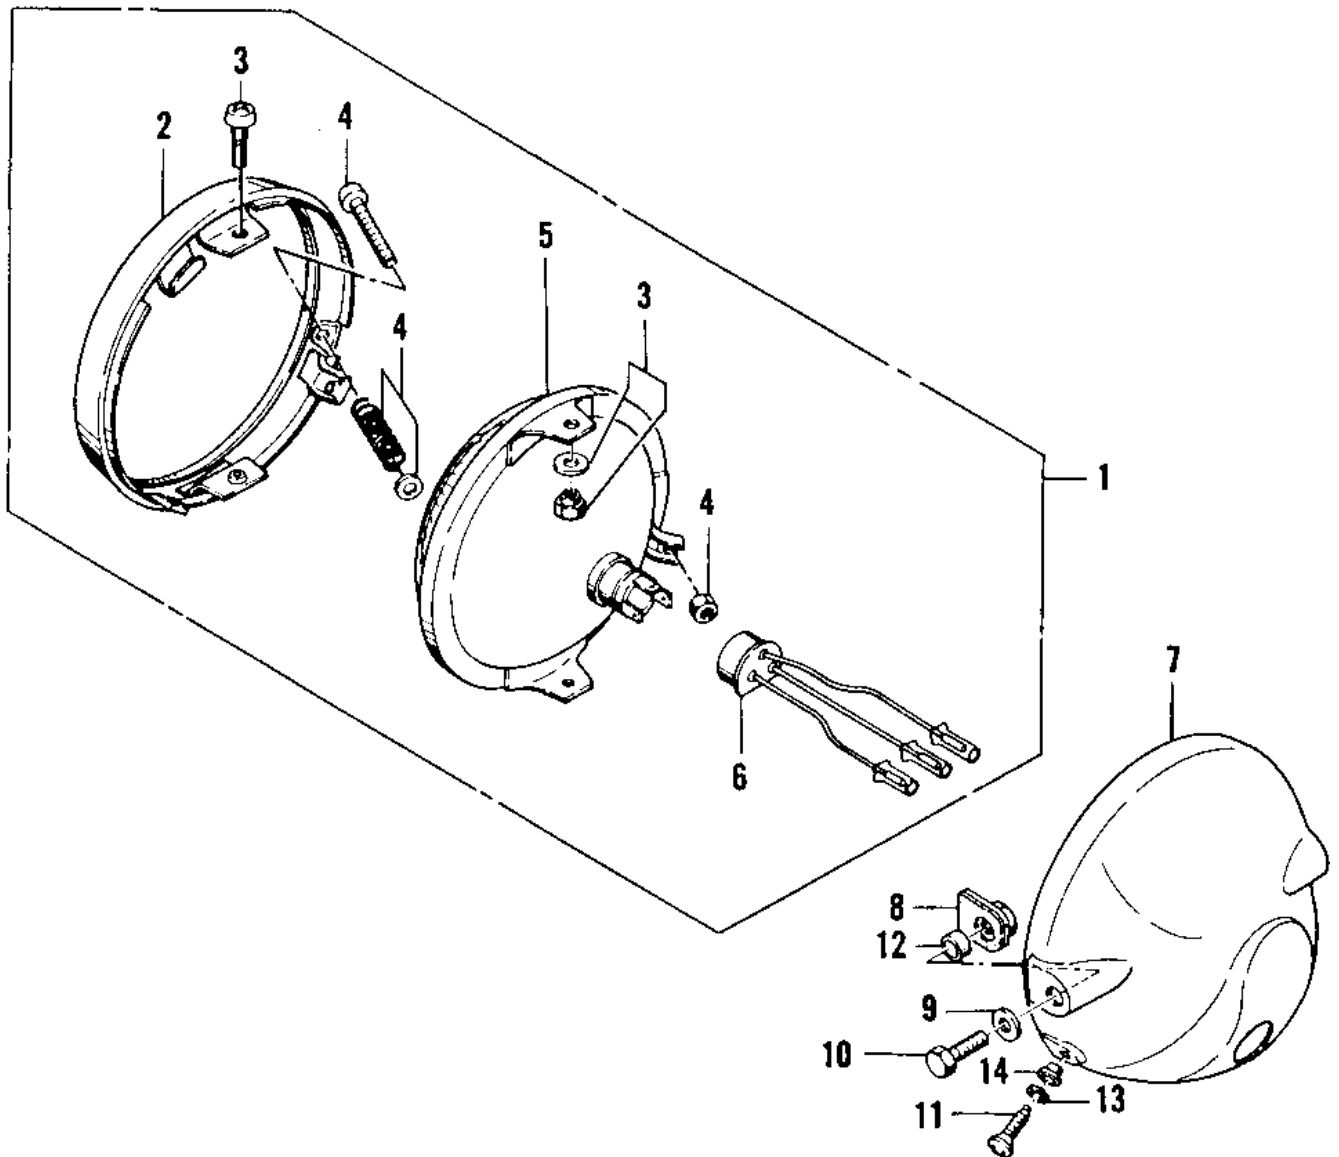

1977 KZ400 Deluxe PARTS DIAGRAM

HEADLIGHT

1977 KZ400 Deluxe PARTS LIST

HEADLIGHT

| ITEM NAME | PART NUMBER | QUANTITY |
|---------------------------------|--------------|----------|
| LIGHT UNIT HEAD (Ref # 1) | 23003-022 | 1 |
| RIM HEAD LIGHT (Ref # 2) | 23006-044 | 1 |
| SCREW ASY LENS UNIT (Ref # 3) | 23013-009 | 1 |
| SCREW ASY FOCUS ADJST (Ref # 4) | 23013-008 | 1 |
| LENS UNIT HEAD LIGHT (Ref # 5) | 23007-059 | 1 |
| SOCKET ASSY,HEAD LAMP (Ref # 6) | 23008-037 | 1 |
| BODY,HEAD LIGHT,BLACK (Ref # 7) | 23005-047-21 | 1 |
| NUT 10MM (Ref # 8) | 23020-021 | 1 |
| WASHER PLAIN 10MM (Ref # 9) | 411B1000 | 1 |
| BOLT,HEX HEAD,10X25 (Ref # 10) | 92007-045 | 1 |
| SCREW-PAN HEAD,5MM (Ref # 11) | 92011-024 | 1 |
| COLLAR,HEAD LIGHT (Ref # 12) | 92027-231 | 1 |
| WASHER SPRING 5MM (Ref # 13) | 461F0500 | 1 |
| WASHER (Ref # 14) | 23021-010 | 1 |