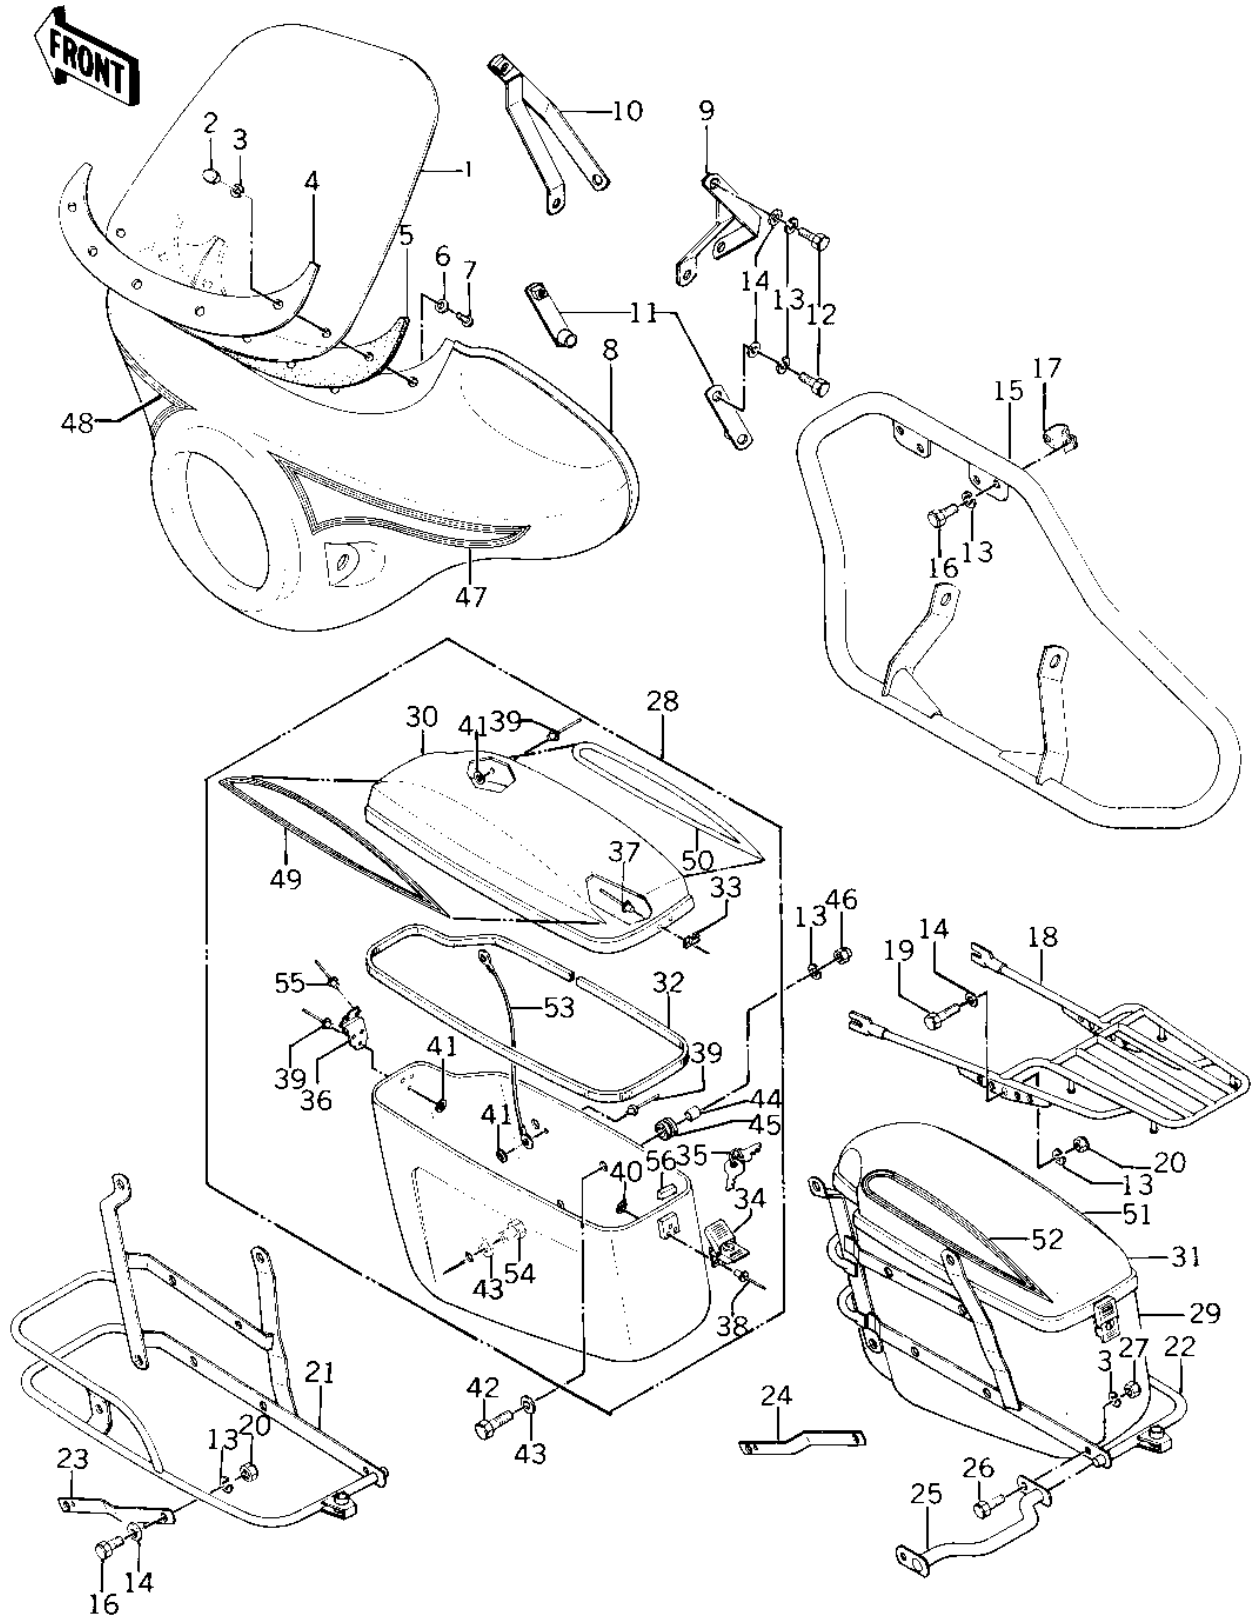

1977 KZ400 Deluxe PARTS DIAGRAM

FAIRING/GUARDS/SADDLEBAGS

1977 KZ400 Deluxe PARTS LIST

FAIRING/GUARDS/SADDLEBAGS

ITEM NAME	PART NUMBER	QUANTITY
WINDSHIELD (Ref # 1)	55043-001	1
NUT,6MM (Ref # 2)	92015-009	1
WASHER SPRING 6MM (Ref # 3)	461F0600	1
PLATE,WINDSHIELD (Ref # 4)	55045-001	1
SEAL,WINDSHIELD (Ref # 5)	55044-001	1
WASHER PLAIN 6MM (Ref # 6)	411B0600	1
SCREW PAN HEAD 6X18 (Ref # 7)	220B0618	1
WINDSHIELD BODY (Ref # 8)	55042-001-8D	1
BRACKET,UPPER LH (Ref # 9)	55046-004	1
BRACKET,UPPER RH (Ref # 10)	55046-005	1
BRACKET,LOWER (Ref # 11)	55046-006	1
BOLT-SMALL-UPSET,8X16 (Ref # 12)	115G0816	1
WASHER SPRING 8MM (Ref # 13)	461F0800	1
WASHER PLAIN 8MM (Ref # 14)	411B0800	1
GUARD (Ref # 15)	55024-006	1
BOLT,8X20 (Ref # 16)	115G0820	1
BRACKET,GUARD (Ref # 17)	55025-018	1
CARRIER (Ref # 18)	53029-059	1
BOLT HEX HEAD 8X35 (Ref # 19)	110N0835	1
NUT,8MM (Ref # 20)	311B0800	1
BRACKET,SADDLEBAG LH (Ref # 21)	58052-003	1
BRACKET,SADDLEBAG R.H (Ref # 22)	58052-004	1
BRACKET,SDBAG L.LOWER (Ref # 23)	58052-005	1
BRACKET,SDBAG R.LOWER (Ref # 24)	58052-006	1
BRACKET,SDBAG REAR (Ref # 25)	58052-007	1
BOLT-UPSET 6X14 (Ref # 26)	112B0614	1
NUT 6MM (Ref # 27)	311B0600	1
SADDLEBAG LEFT (Ref # 28)	58051-005-8D	1
SADDLEBAG,RIGHT (Ref # 29)	58051-006-8D	1